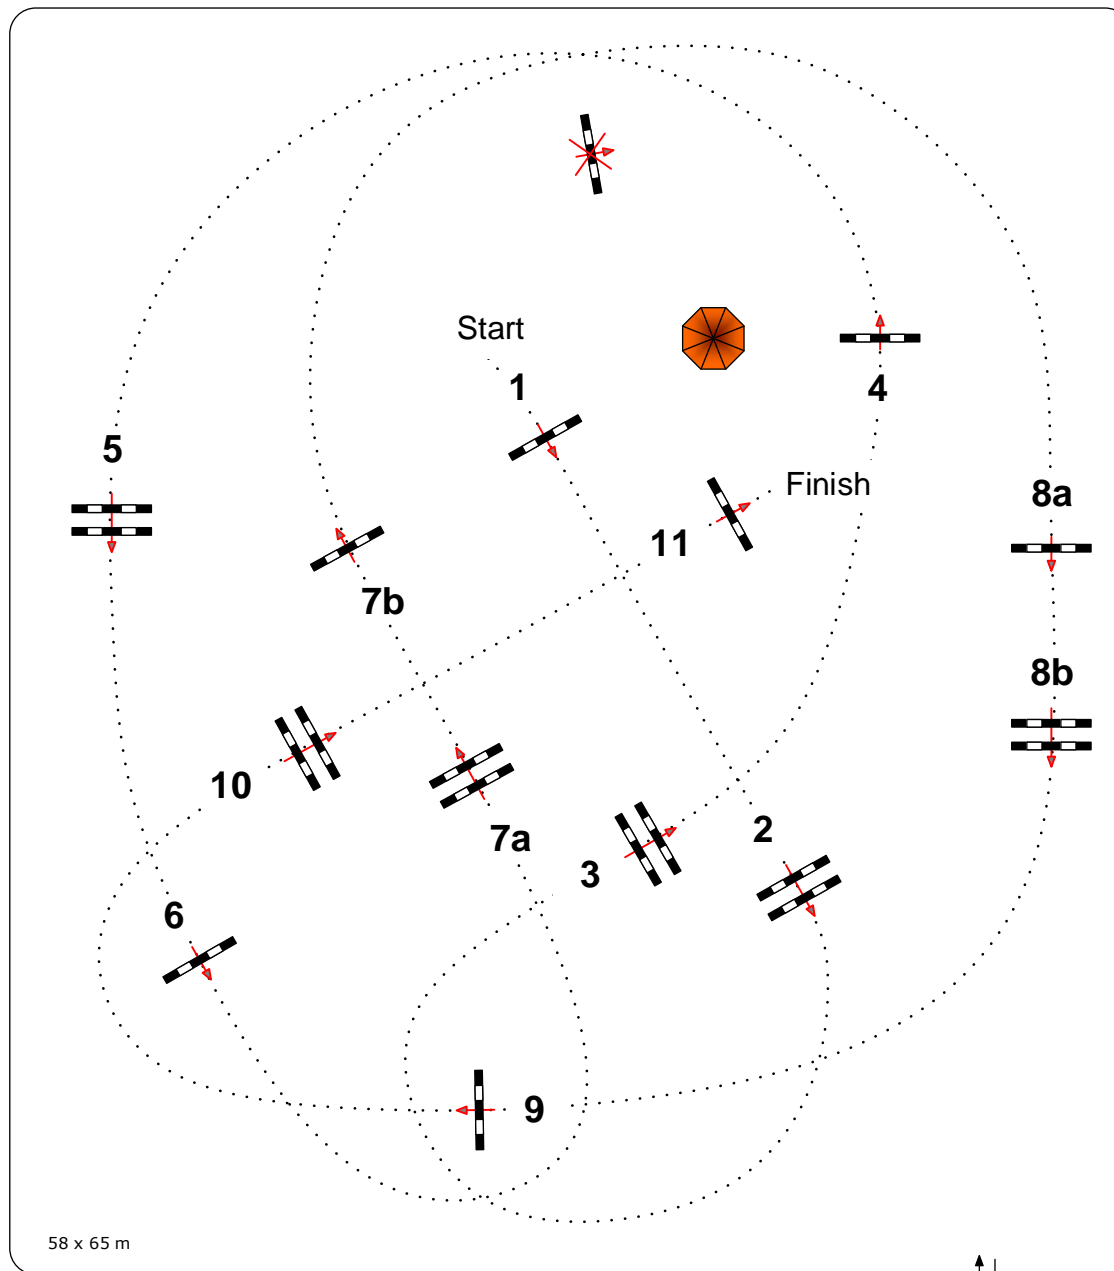

22

Class No.: 22

National Class

Competition against the clock

02.08.2019

Start: 17:15

Table: A

National RG: 501 A 1

FEI RG / Art.

Height: 1,40 m

Speed: 350 m/min

Length: 430 m

Time allowed: 74 sec

Time limit: 148 sec

Obstacles: 11

Efforts: 13

Penalty sec

58 x 65 m

↑↓
Entry
Judges