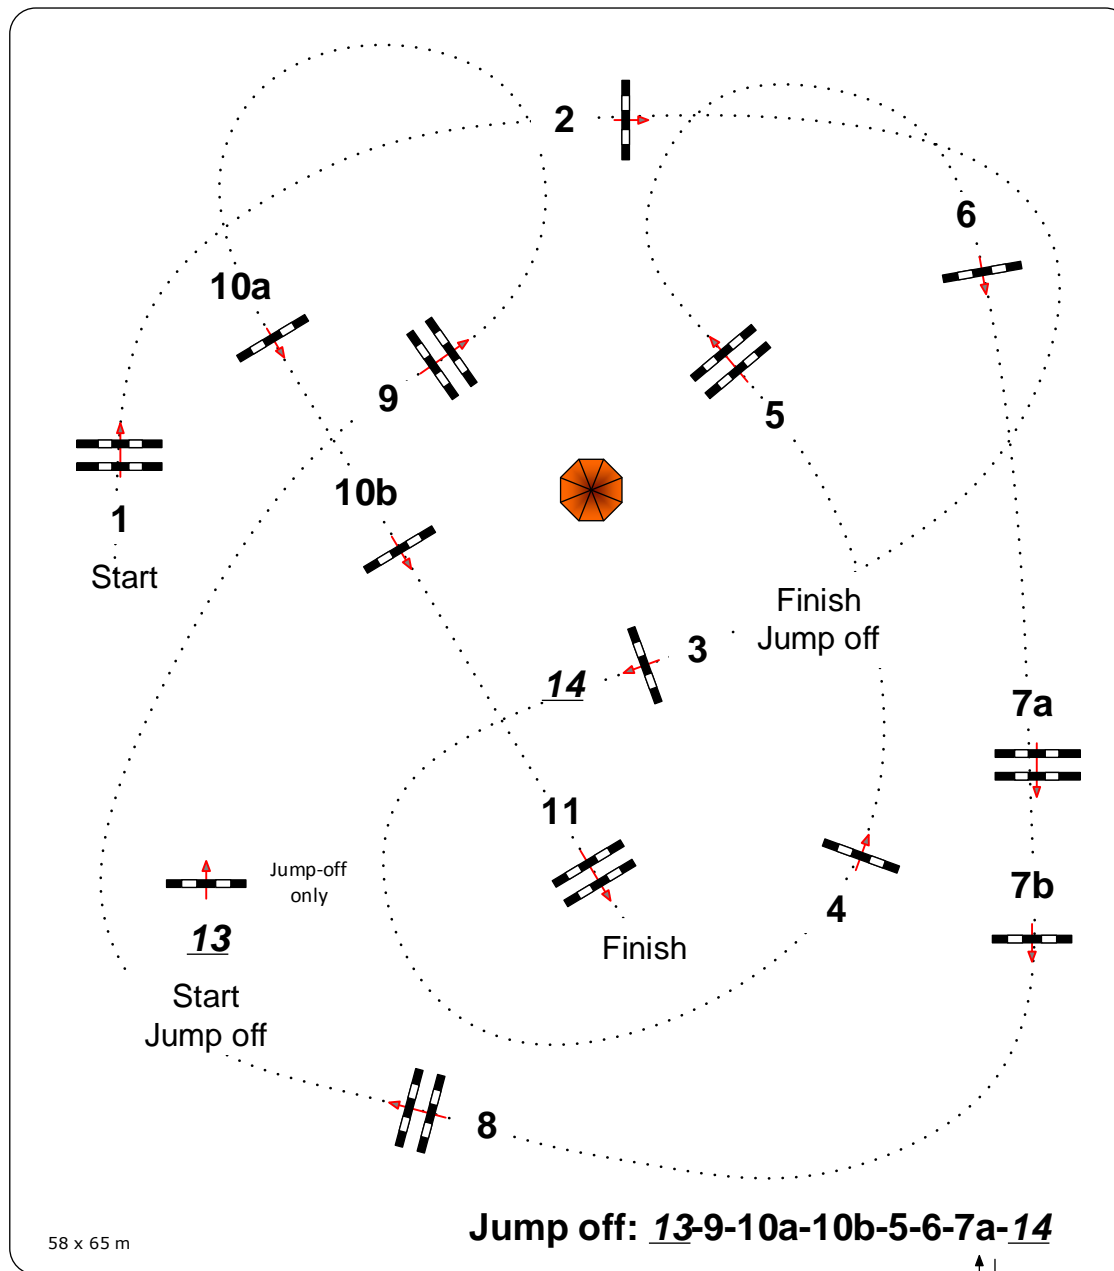

23

Class No.: 23

National Class

Competition with one jump-off

03.08.2019

Start: 16:00

Table: A

National RG: 501 B 1

FEI RG / Art.

Height: 1,15 m

Speed: 350 m/min

Length: 420 m

Time allowed: 72 sec

Time limit: 144 sec

Obstacles: 11

Efforts: 13

Penalty sec

1st Jump-off:

13-9-10a-10b-5-6-7a-14

Length: 280 m

Time allowed: 48 sec

Time limit: 96 sec

↑↓
Entry
Judges