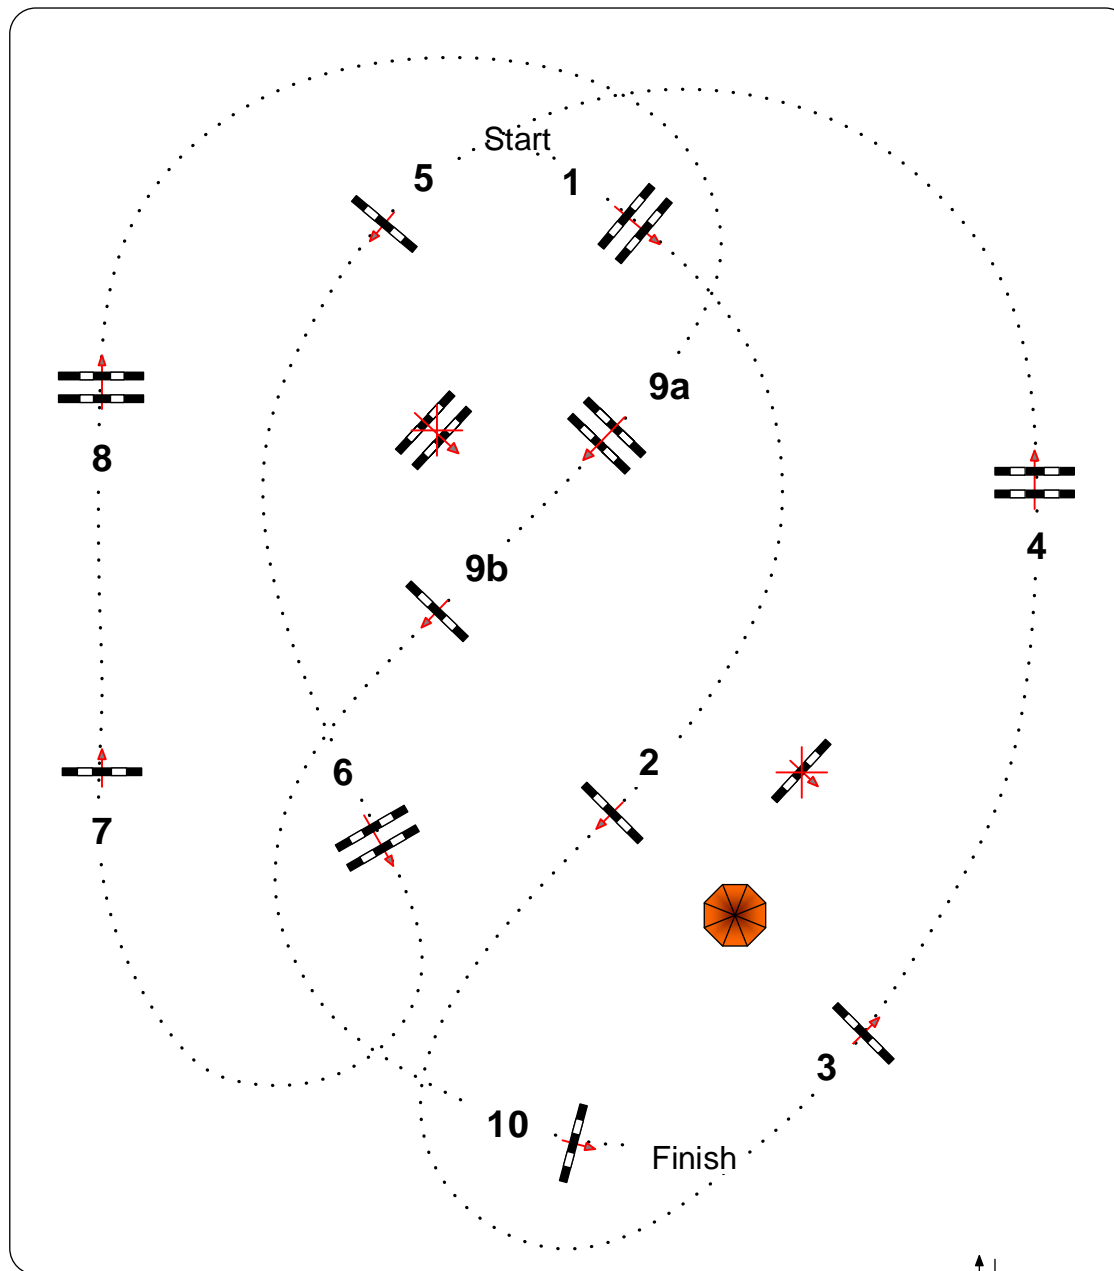

FEI RG / Art.

Height: 1,15 m

Speed: 350 m/min

Length: 370 m

Time allowed: 64 sec

Time limit: 128 sec

Obstacles: 10

Efforts: 11

Penalty sec

58 x 65 m

↑↓
Entry
Judges