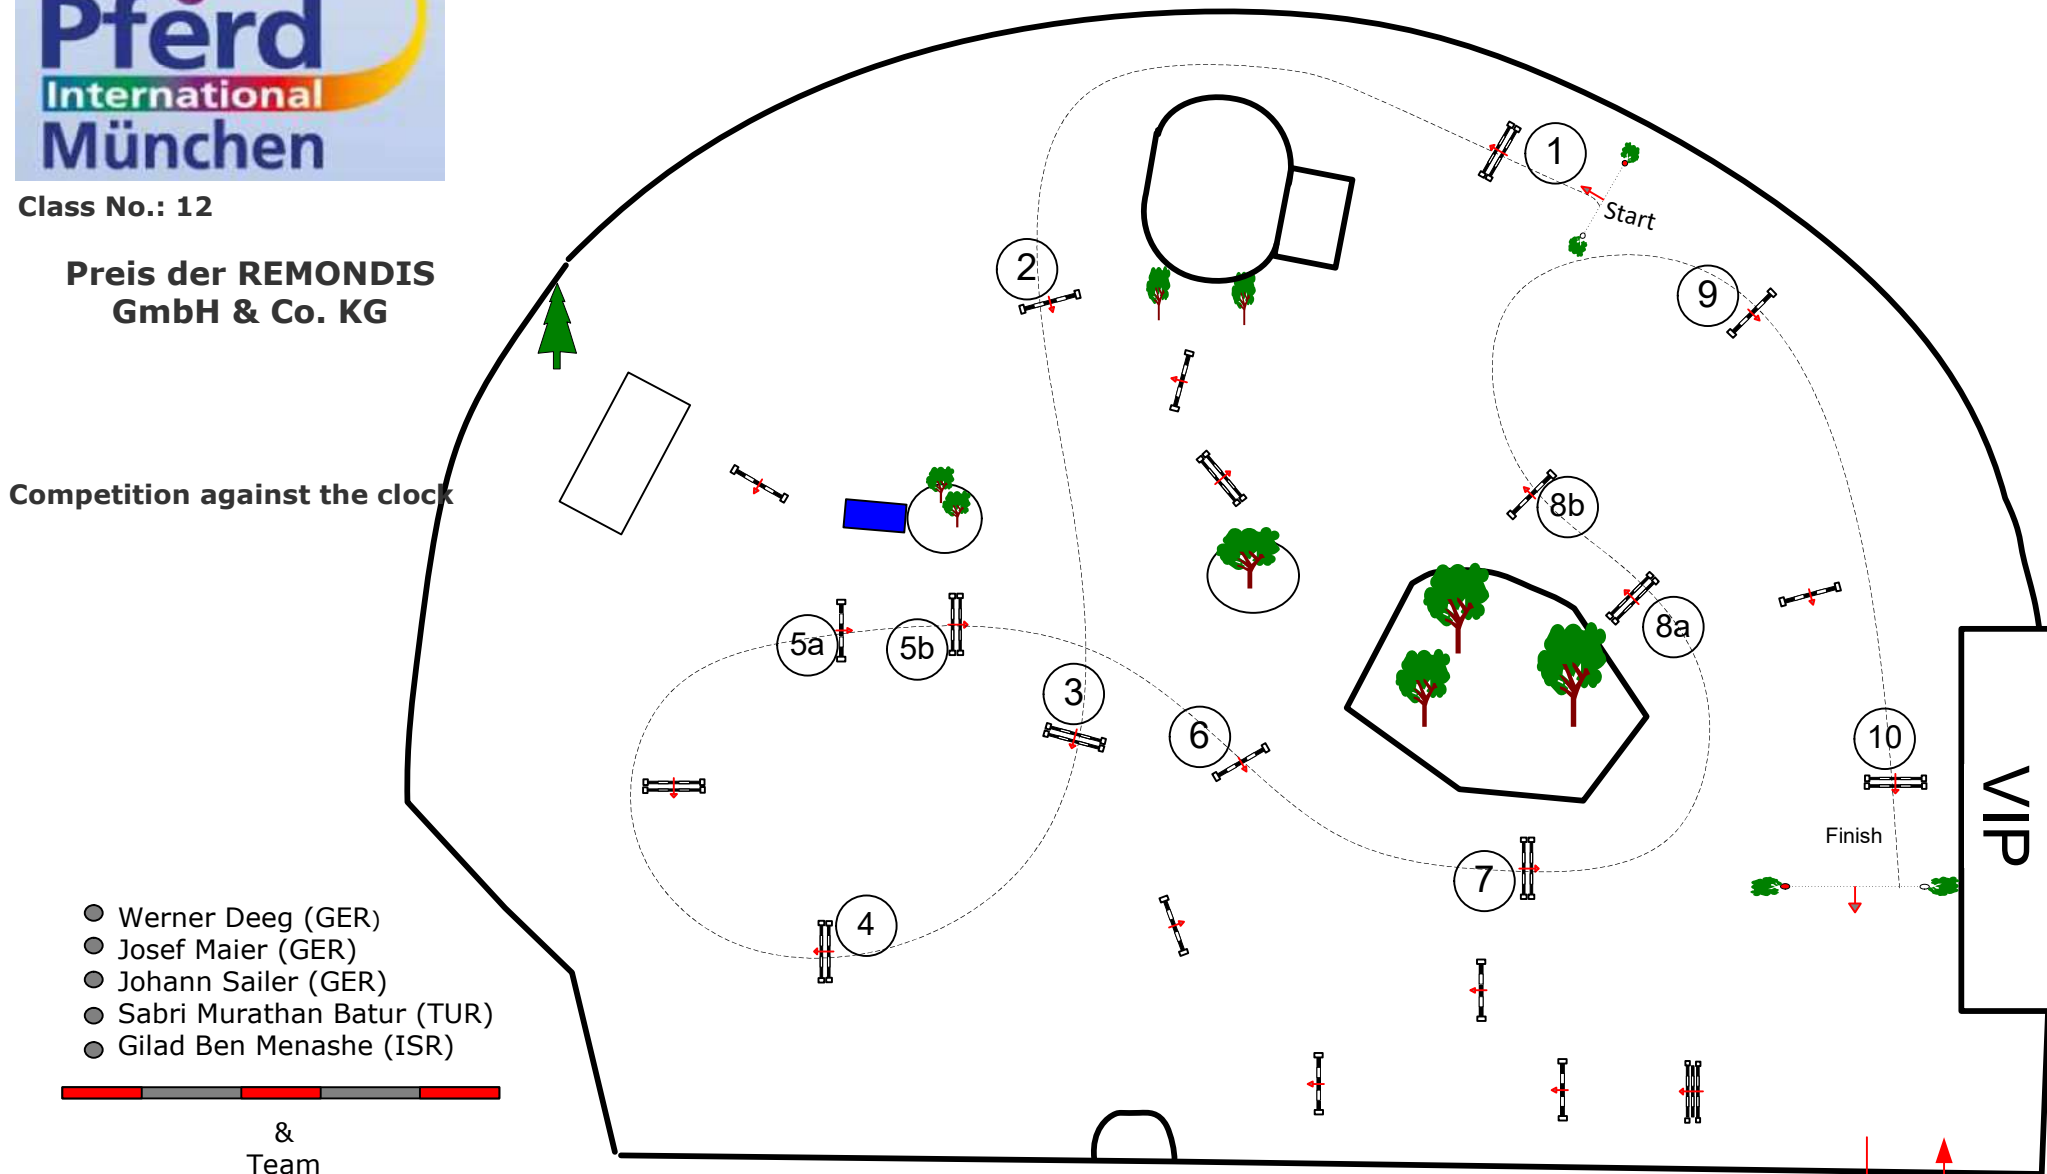

CSI*** MÜNCHEN 2019

Class No.: 12

Preis der REMONDIS
GmbH & Co. KG

Competition against the clock

- Werner Deeg (GER)
- Josef Maier (GER)
- Johann Sailer (GER)
- Sabri Murathan Batur (TUR)
- Gilad Ben Menashe (ISR)

&
Team

Table: A
National RG:
FEI RG / Art. 238.2.1
Height: 1,40/1,45 m

Speed: 350 m/min
Length: 380 m
Time allowed: 66 sec
Time limit: 132 sec

Obstacles: 10
Efforts: 12
Penalty sec:
Closed combination:

1st Jump-off:
Length: 340 m
Time allowed: 59 sec
Time limit: 118 sec