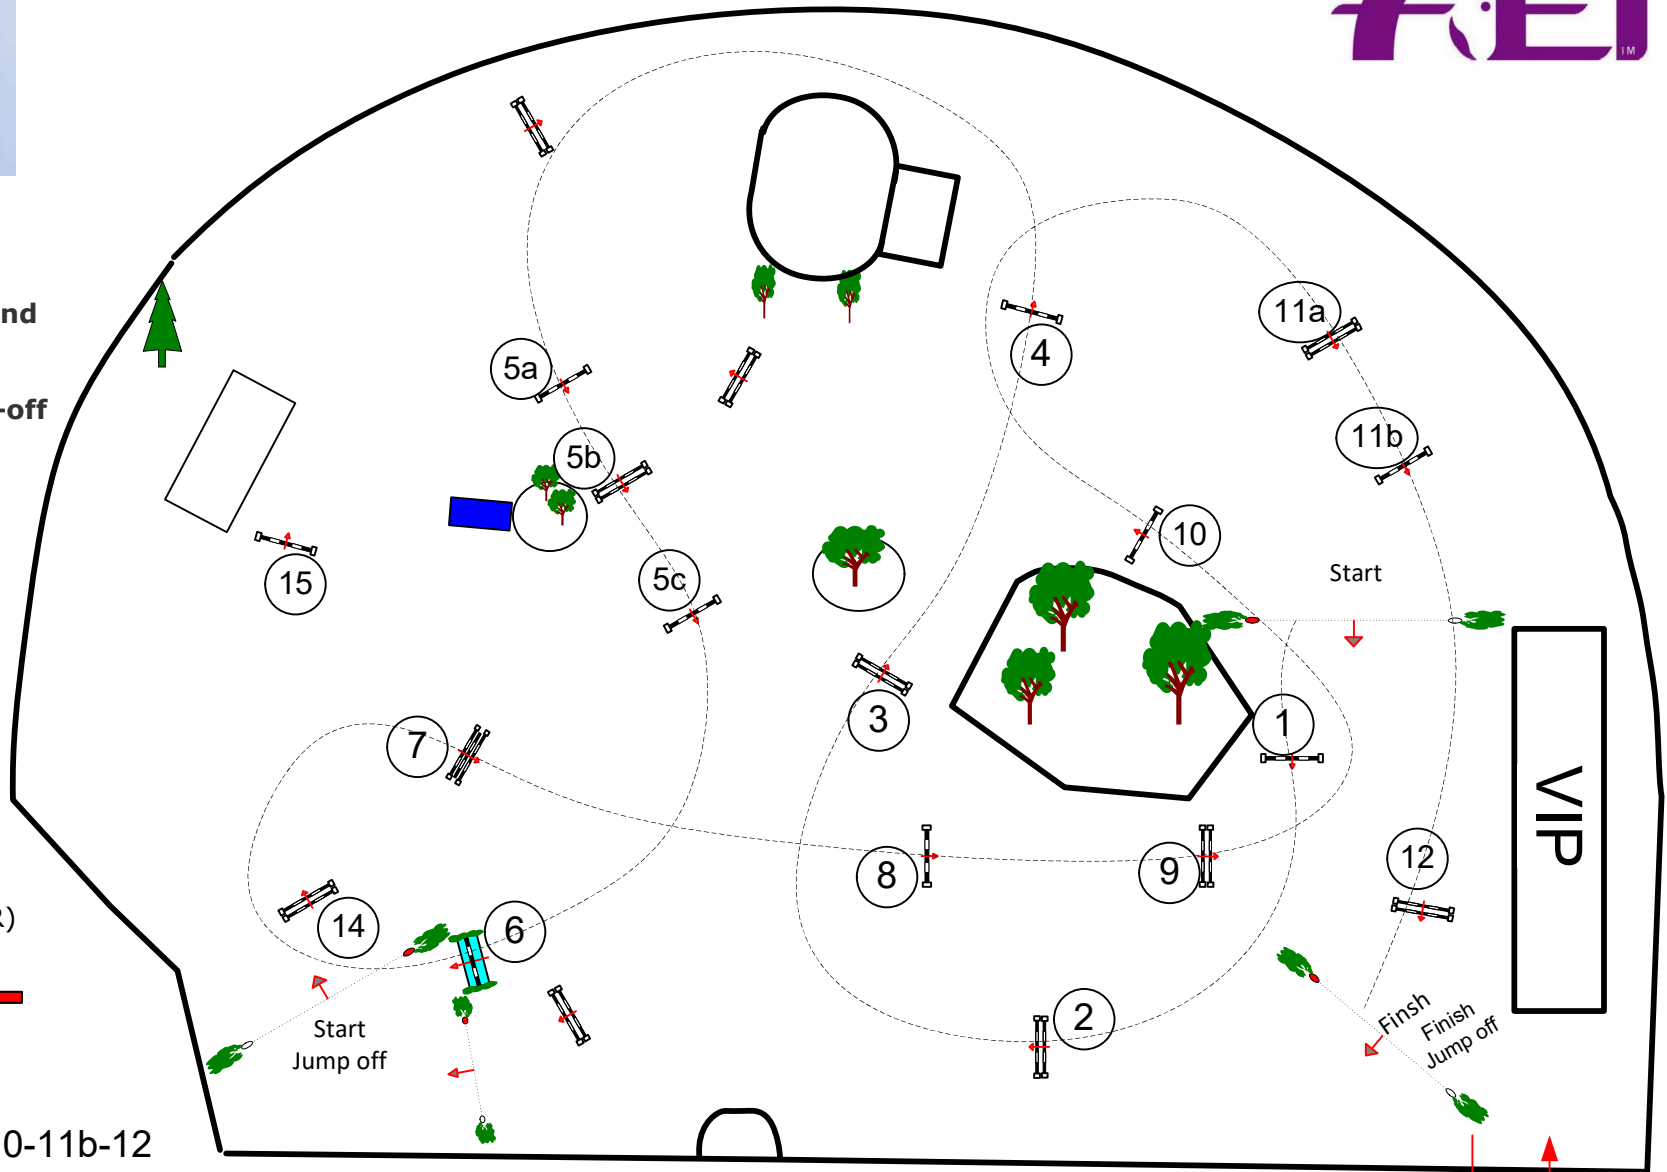

# CSI\*\*\* MÜNCHEN 2019

Class No.: 13

Preis des Gestüts Ammerland

Competition with one jump-off

- Werner Deeg (GER)
- Josef Maier (GER)
- Johann Sailer (GER)
- Sabri Murathan Batur (TUR)
- Gilad Ben Menashe (ISR)

&  
Team

Jump off: 14-15-5b-5c-9-10-11b-12

Table: A  
National RG:  
FEI RG / Art. 238.2.2  
Height: 1,40/1,45 m

Speed: 350 m/min  
Length: 520 m  
Time allowed: 90 sec  
Time limit: 180 sec

Obstacles: 12  
Efforts: 15  
Penalty sec:  
Closed combination:

1st Jump-off: 14-15-5b-5c-9-10-11b-12  
Length: 280 m  
Time allowed: 48 sec  
Time limit: 96 sec