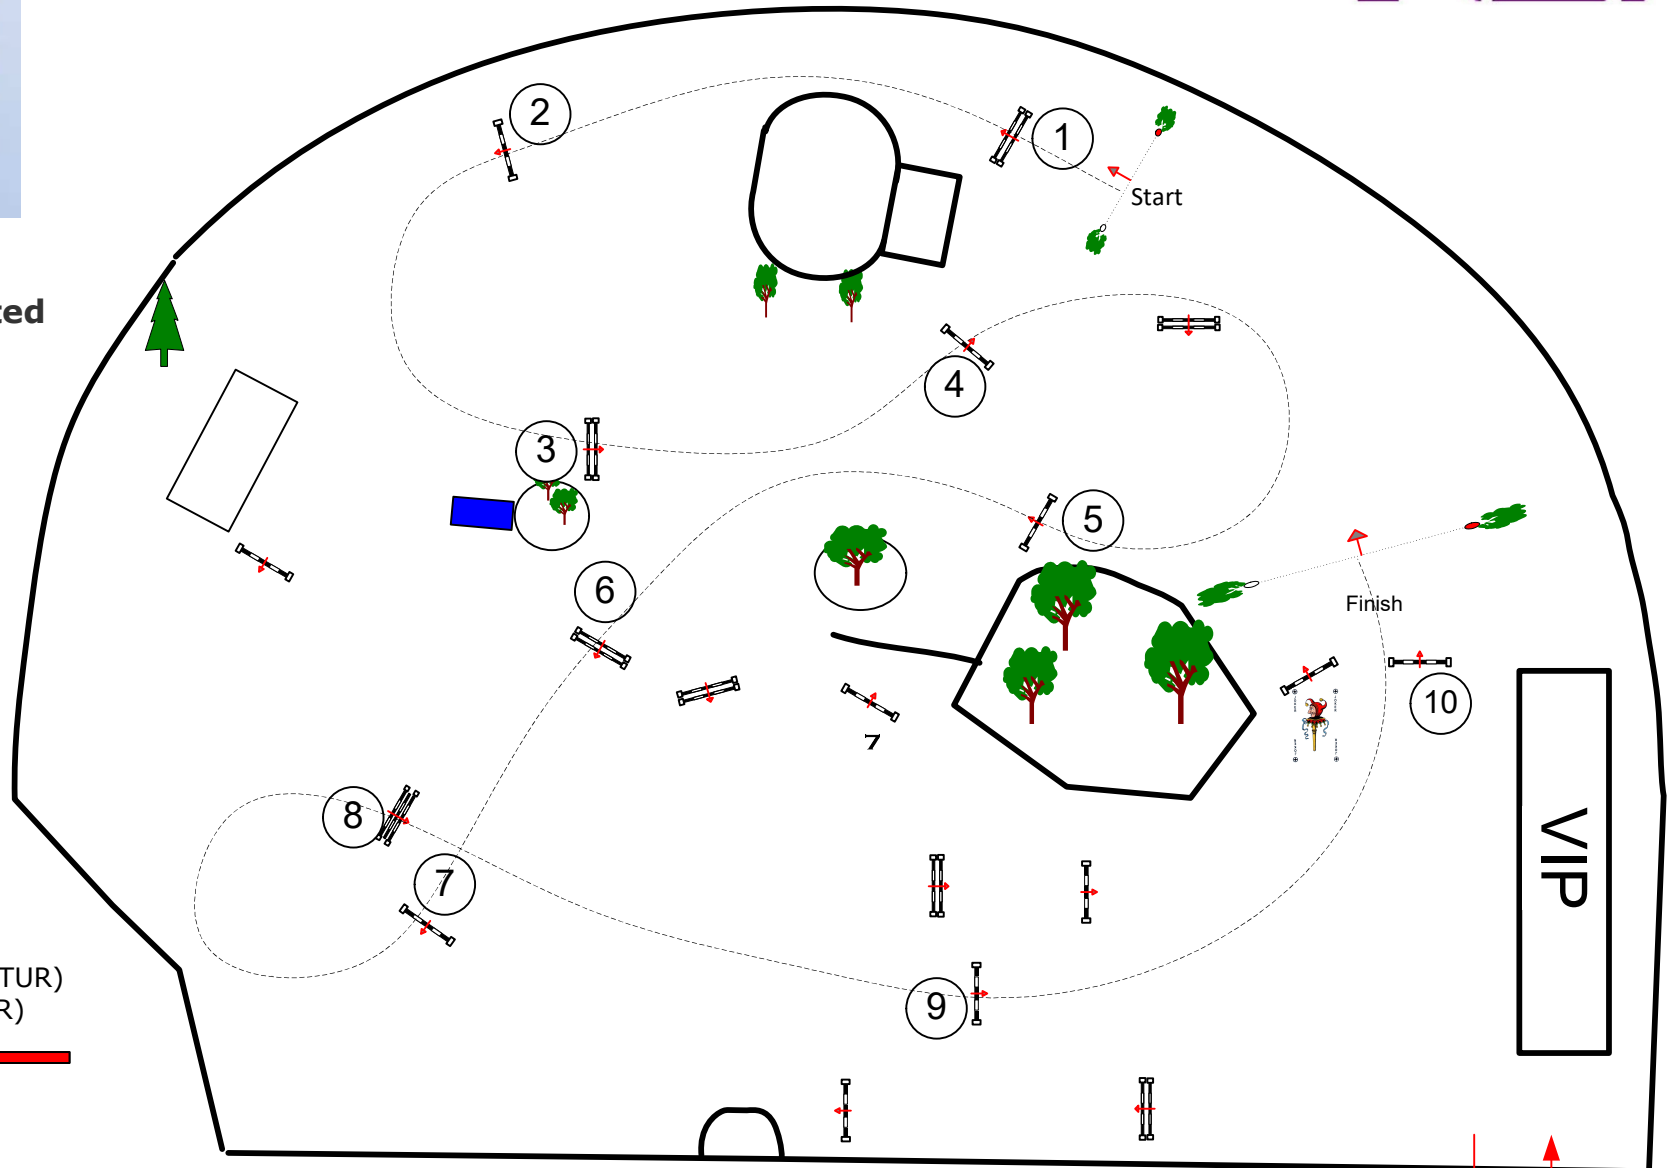

- Werner Deeg (GER)
- Josef Maier (GER)
- Johann Sailer (GER)
- Sabri Murathan Batur (TUR)
- Gilad Ben Menashe (ISR)

&
Team

TABLE: A
NATIONAL RG:
FEI RG / ART. 269.1,2,3,5
HEIGHT: 1,15/1,25/1,40 M

SPEED: 350 M/MIN
LENGTH: 390 M
TIME ALLOWED: 67 SEC
TIME LIMIT:

OBSTACLES: 10
EFFORTS: 10
PENALTY SEC:
134 SEC

1ST JUMP-OFF:
LENGTH: 0 M
TIME ALLOWED: 0 SEC
CLOSED COMBINATION:

TIME LIMIT: 0 SEC