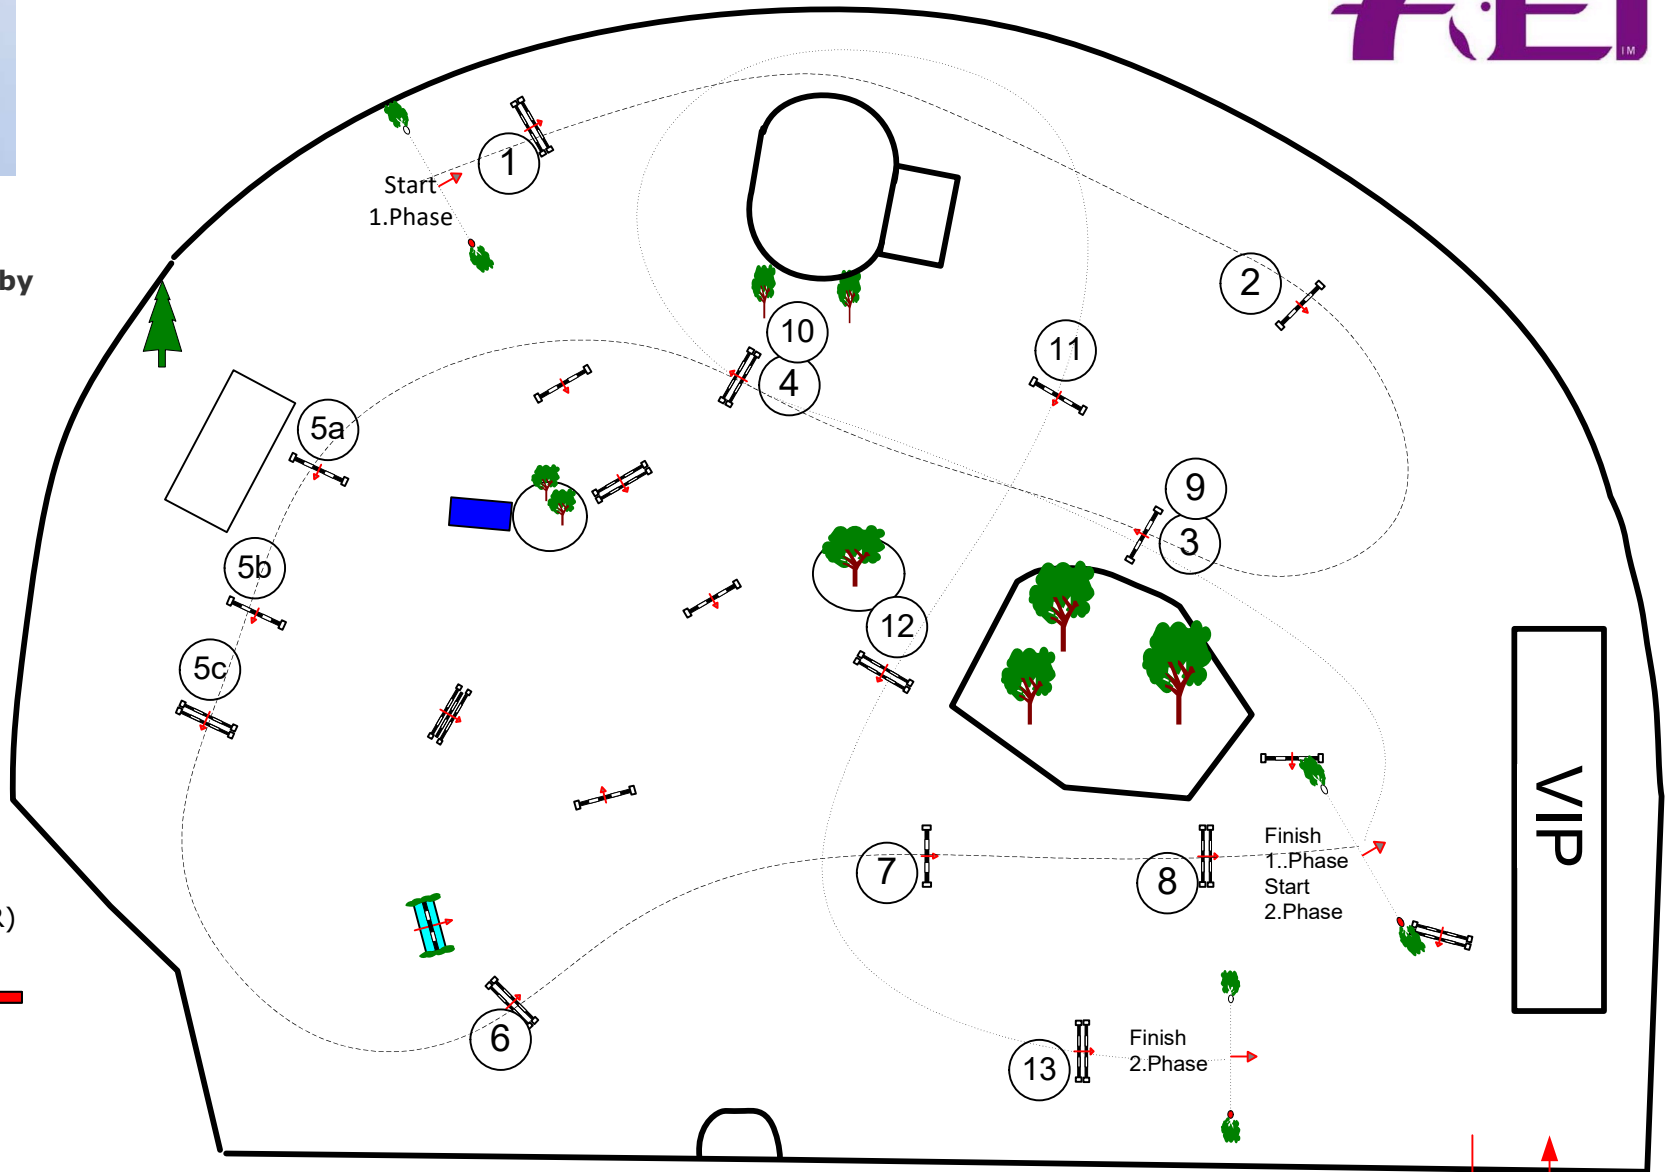

&
Team

TABLE: A
NATIONAL RG:
FEI RG / ART. 274.1.5.3
HEIGHT: 1,15/1,25/1,40 M

SPEED: 350 M/MIN
LENGTH: 340 M
TIME ALLOWED: 59 SEC
TIME LIMIT:

OBSTACLES: 8
EFFORTS: 10
PENALTY SEC:
118 SEC

2.PHASE : 9-10-11-12-13
LENGTH: 240 M
TIME ALLOWED: 42 SEC
TIME LIMIT: