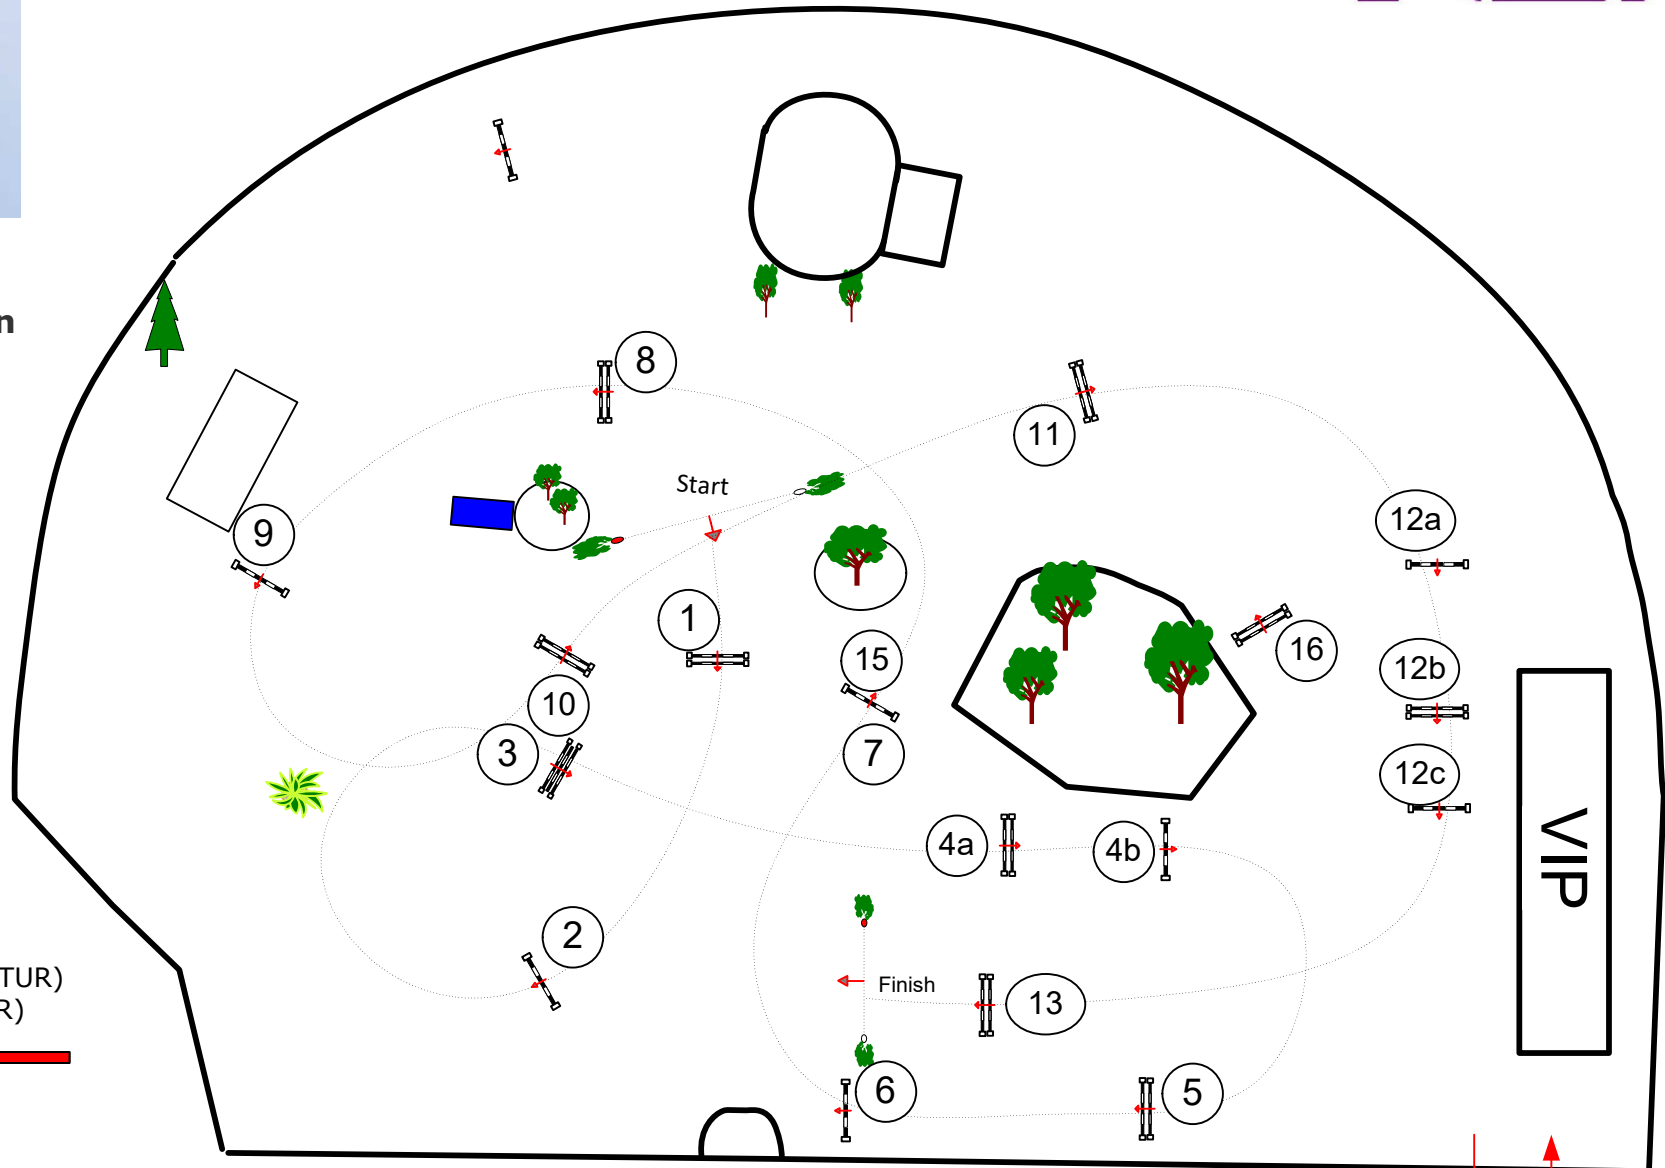

# CSI\*\*\* MÜNCHEN 2019

Class No.: 3

Championat von München

Competition with WR

- Werner Deeg (GER)
- Josef Maier (GER)
- Johann Sailer (GER)
- Sabri Murathan Batur (TUR)
- Gilad Ben Menashe (ISR)

&  
Team

TABLE: A

NATIONAL RG:  
FEI RG / ART. 275  
HEIGHT: 1,50 M

SPEED: 400 M/MIN

LENGTH: 520 M  
TIME ALLOWED: 78 SEC  
TIME LIMIT: 156 SEC

OBSTACLES: 13

EFFORTS: 16  
PENALTY SEC:  
CLOSED COMBINATION:

1ST JUMP-OFF: 9-1015-2-3-4A-4B-16-12A-13

LENGTH: 390 M  
TIME ALLOWED: 59 SEC  
TIME LIMIT: 118 SEC