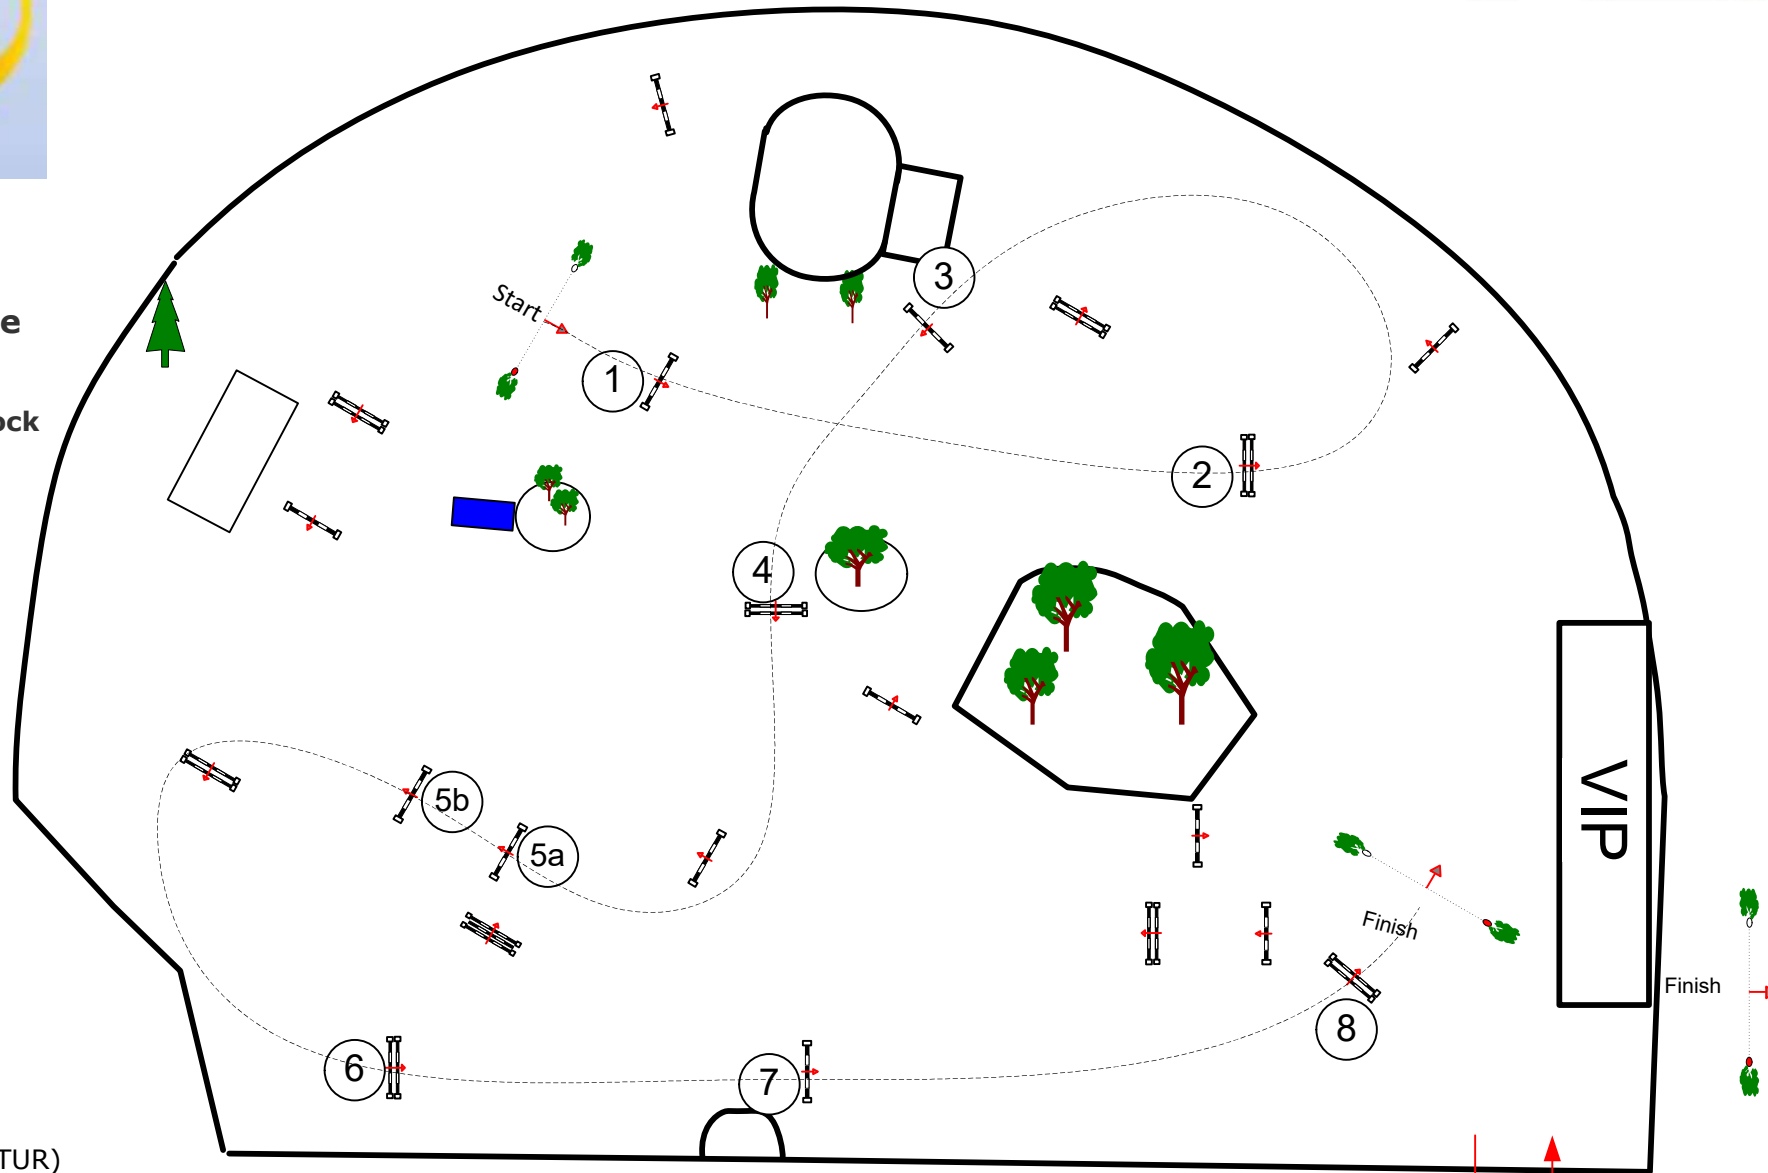

# CSI\*\*\* MÜNCHEN 2019

Class No.: 56/57

Preis der Brose  
Unternehmensgruppe

Competition against the clock

Idealzeit=57 Sek.

- Werner Deeg (GER)
- Josef Maier (GER)
- Johann Sailer (GER)
- Sabri Murathan Batur (TUR)
- Gilad Ben Menashe (ISR)

&  
Team

Table: A  
National RG: 535  
FEI RG / Art.  
Height: 080,0,90 m

Speed: 350 m/min  
Length: 360 m  
Time allowed: 62 sec  
Time limit: 124 sec

Obstacles: 8  
Efforts: 9  
Penalty sec:  
Closed combination:

1st Jump-off:  
Length: 0 m  
Time allowed: 0 sec  
Time limit: 0 sec