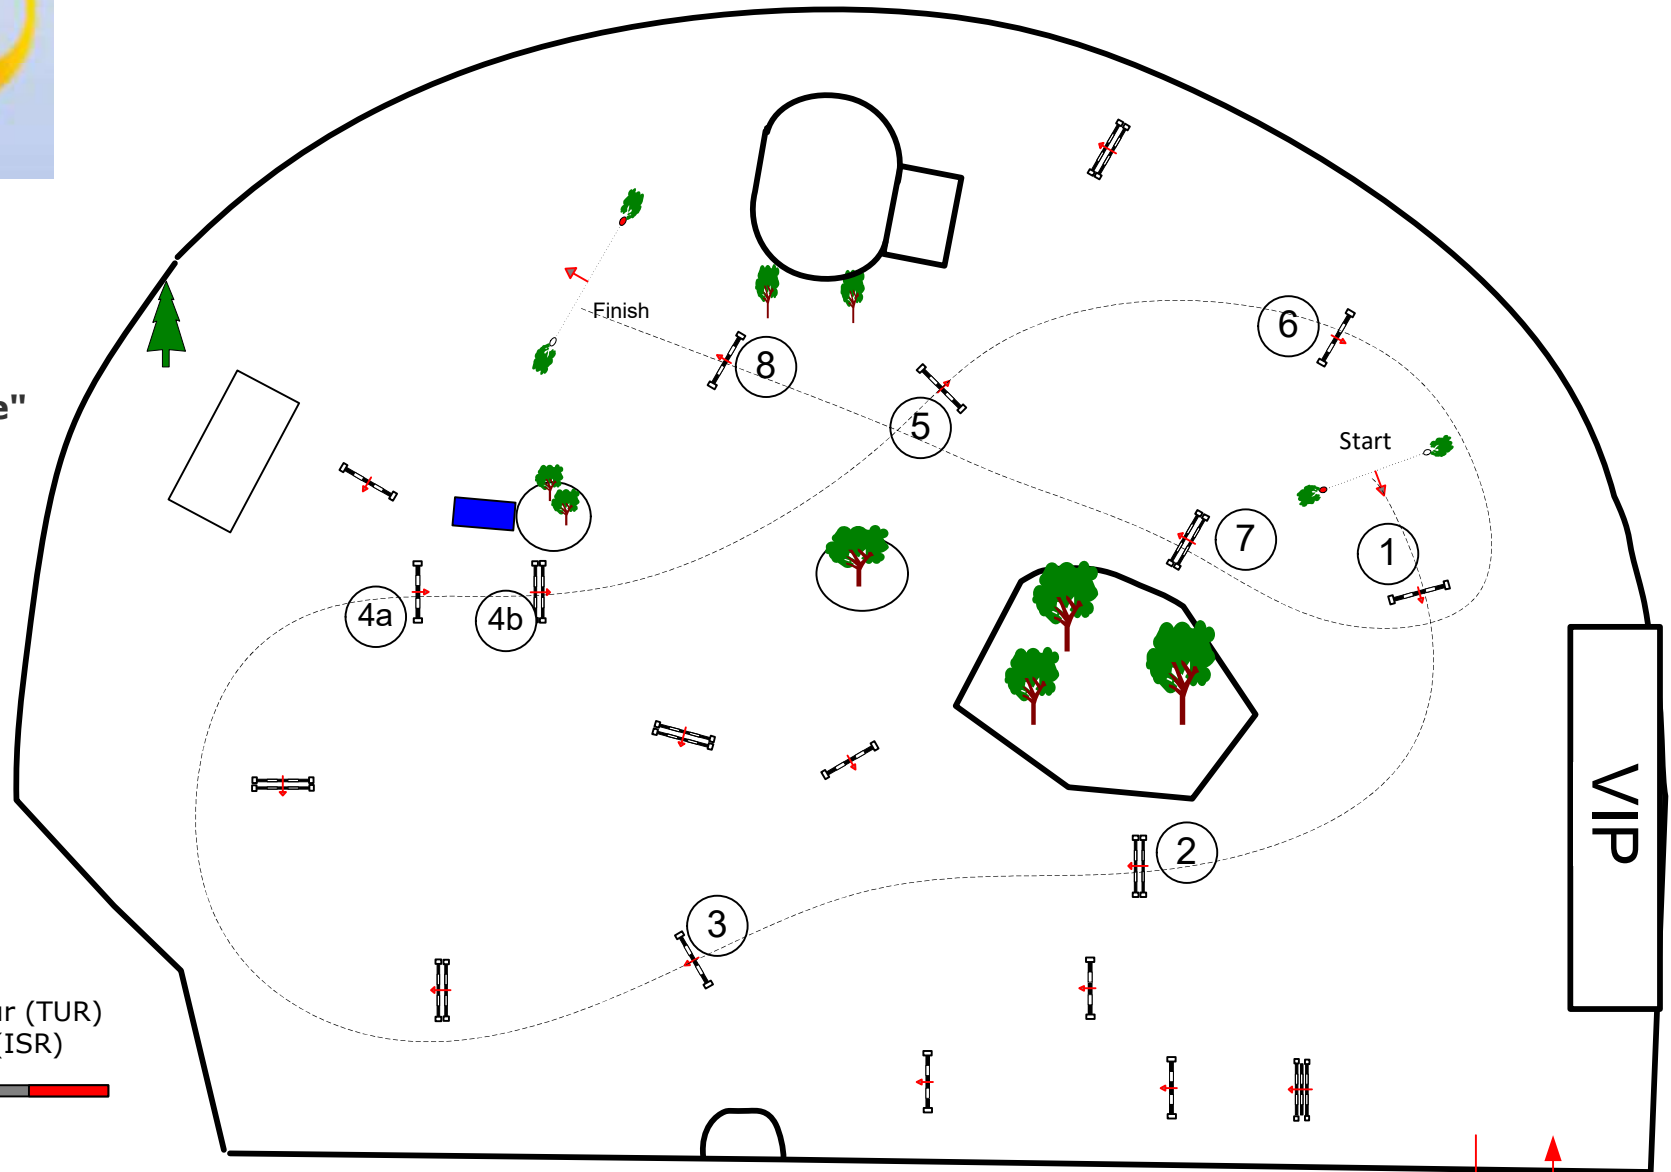

Class No.: 58/59

Preis der Brose
Unternehmensgruppe"

- Werner Deeg (GER)
- Josef Maier (GER)
- Johann Sailer (GER)
- Sabri Murathan Batur (TUR)
- Gilad Ben Menashe (ISR)

&
Team

Table: A
National RG: 501/A1
FEI RG / Art.
Height: 0,80/0,90 m

Speed: 350 m/min
Length: 360 m
Time allowed: 62 sec
Time limit: 124 sec

Obstacles: 11
Efforts: 12
Penalty sec:
Closed combination:

1st Jump-off:
Length: 0 m
Time allowed: 0 sec
Time limit: 0 sec