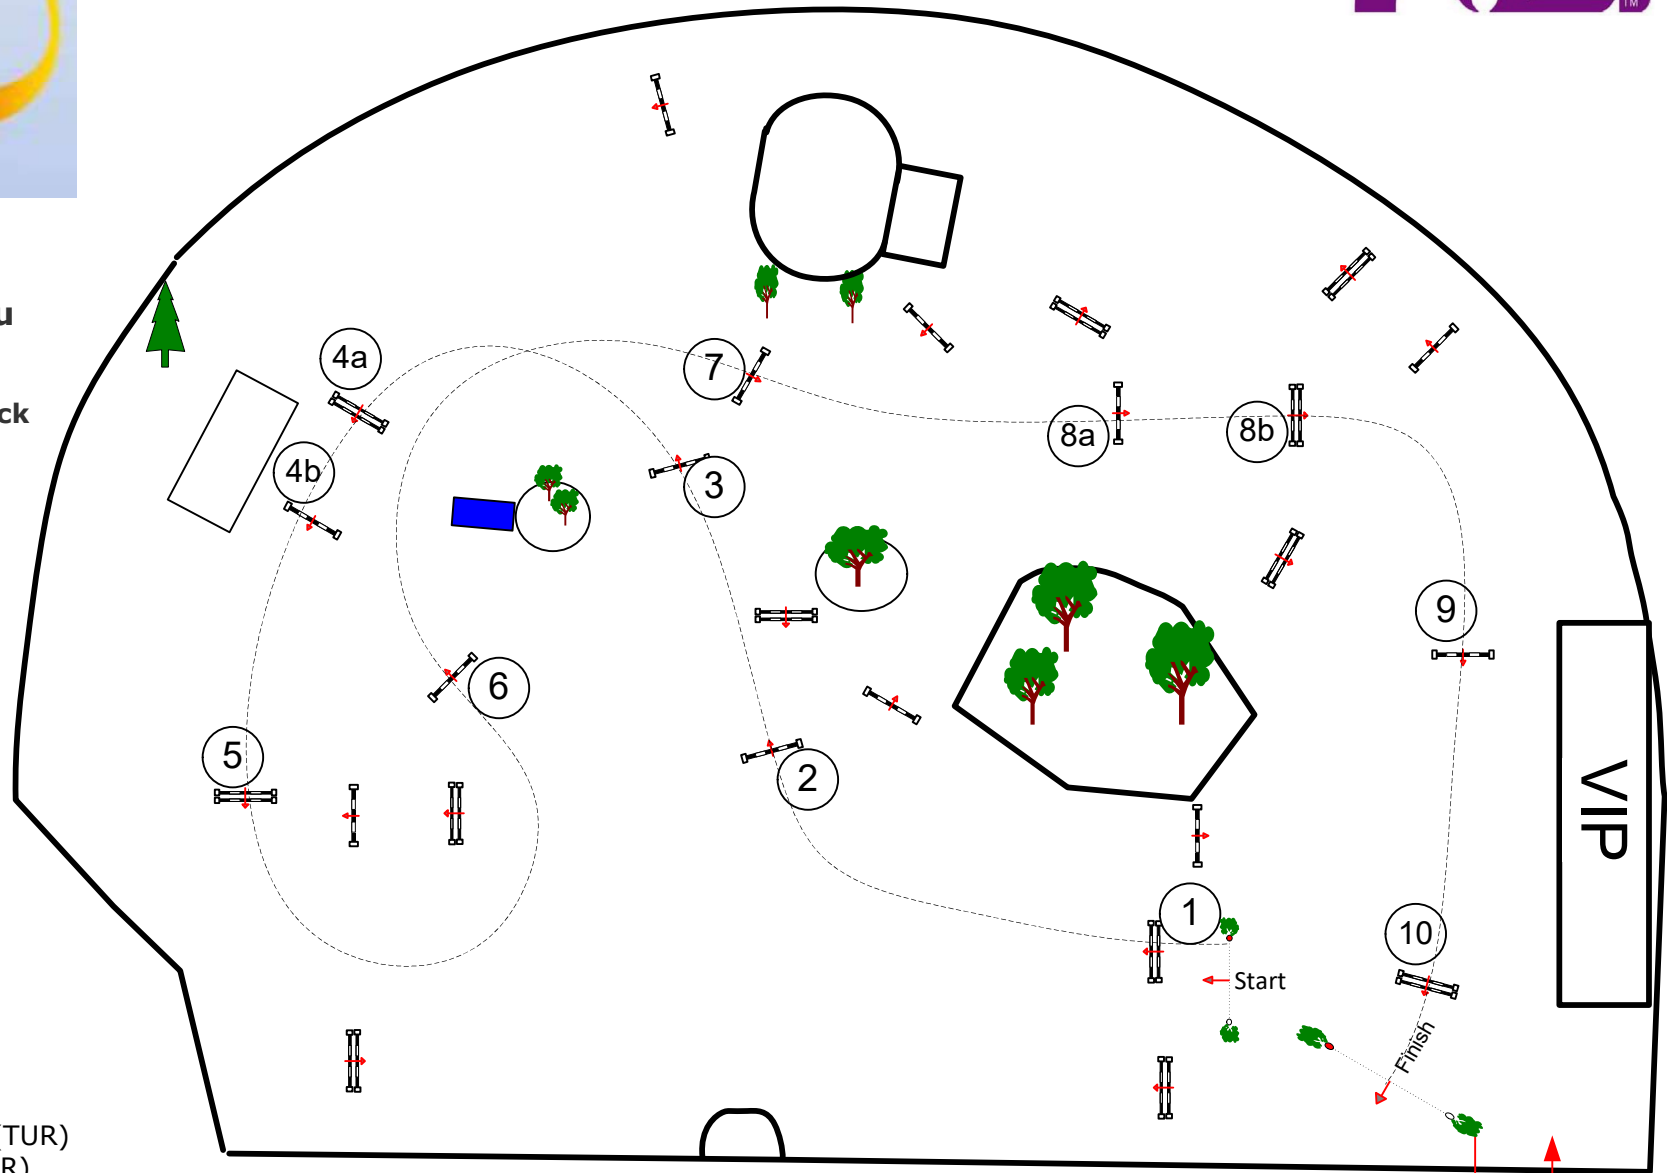

Class No.: 5

Preis der tfm Wohnbau

Competition against the clock