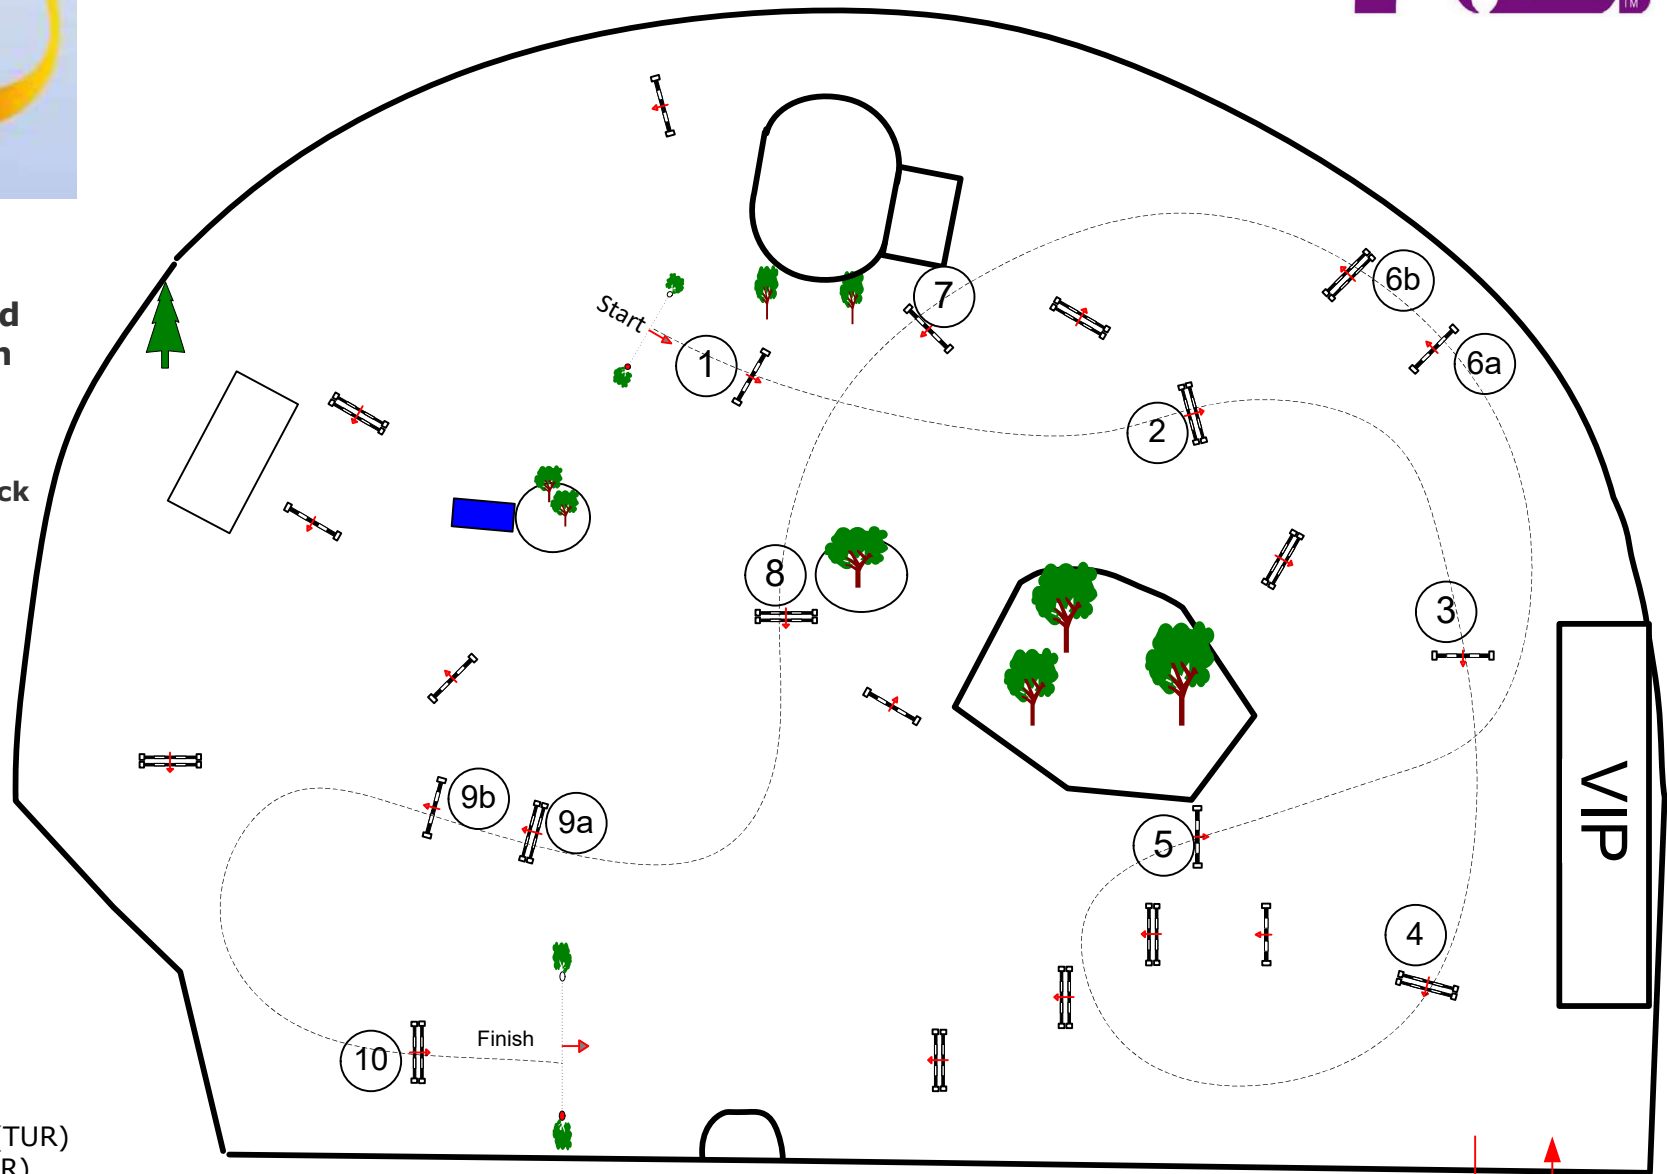

CSI*** MÜNCHEN 2019

Class No.: 8

Preis der Freunde Pferd
International München
2019

Competition against the clock

- Werner Deeg (GER)
- Josef Maier (GER)
- Johann Sailer (GER)
- Sabri Murathan Batur (TUR)
- Gilad Ben Menashe (ISR)

&
Team

Table: A
National RG:
FEI RG / Art. 238.2.1
Height: 1,35 m

Speed: 350 m/min
Length: 380 m
Time allowed: 66 sec
Time limit: 132 sec

Obstacles: 10
Efforts: 12
Penalty sec:
Closed combination:

1st Jump-off:
Length: 0 m
Time allowed: 0 sec
Time limit: 0 sec