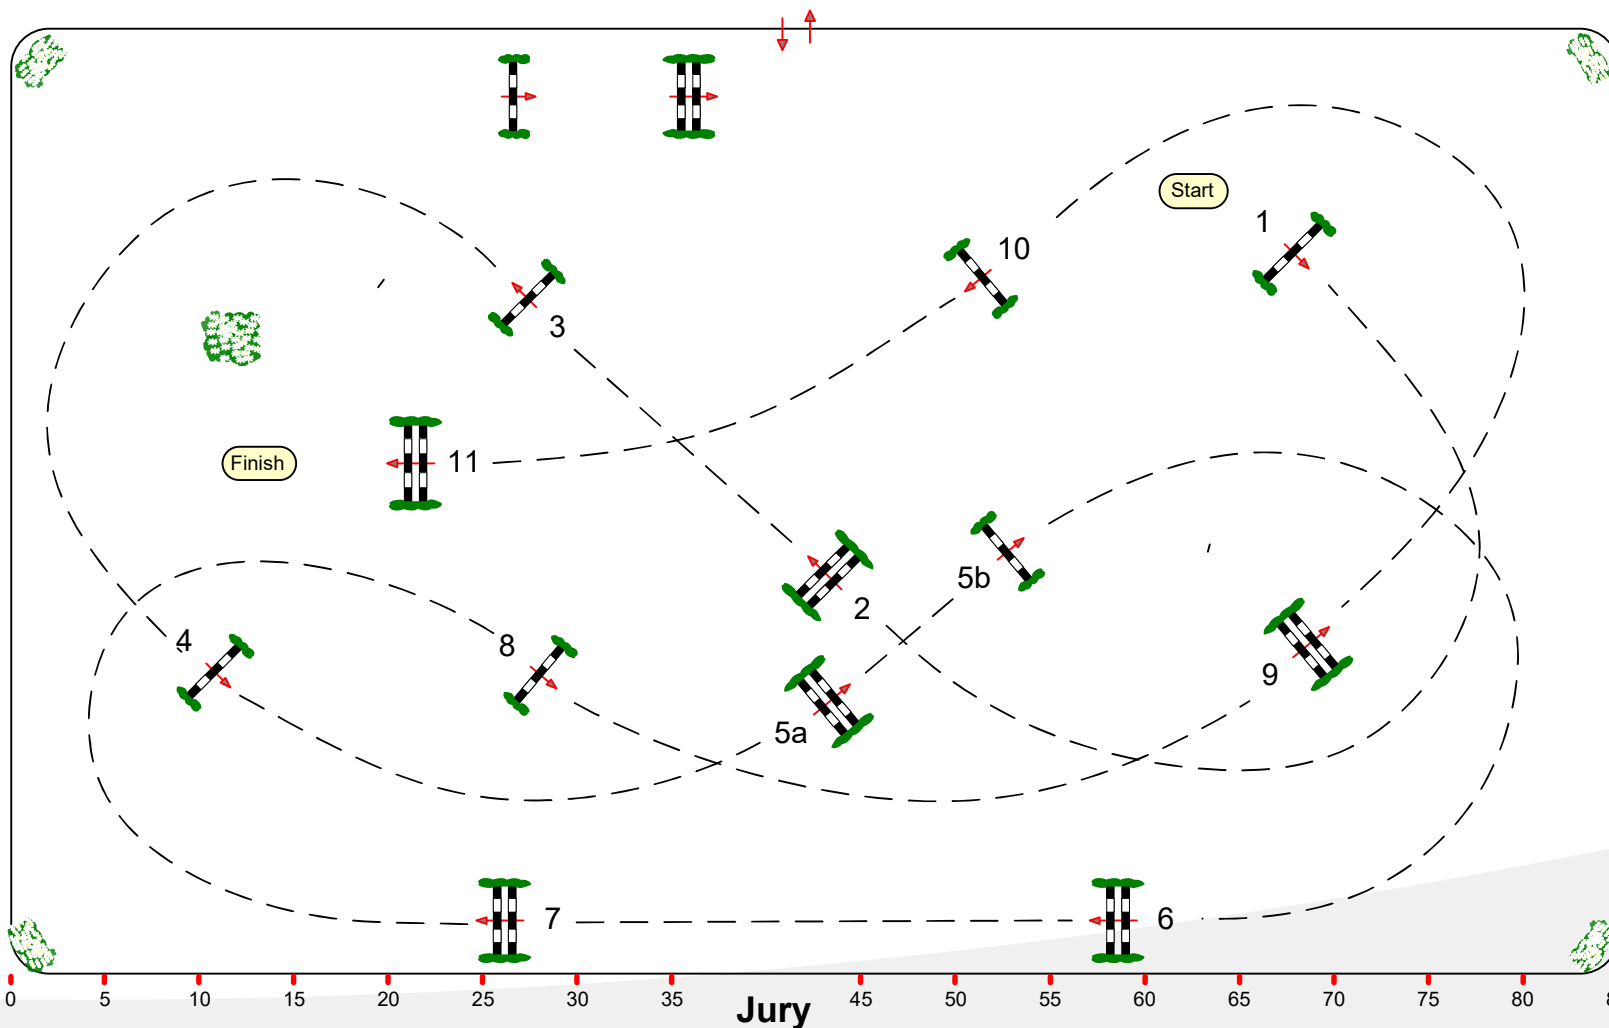

# Verden International 2019

CSI\*\* , CSIYH\* , CSIAm A+B

Class No.: 12/15/18

CSI Amateure

Competition against the clock

Donnerstag, 8. August 2019

Start: 10:45

Table: A

National RG:

FEI RG / Art. 238.2.1

Height: 1,15/1,25/1,40 m

Speed: 350 m/min

Length: 420 m

Time allowed: 72 sec

Time limit: 144 sec

Obstacles: 11

Efforts: 12

Penalty sec

Closed combination:

1st Jump-off:

Length: 0 m

Time allowed: 0 sec

Time limit: 0 sec

Course Designer  
Joachim Stratmann (GER)  
+ Team