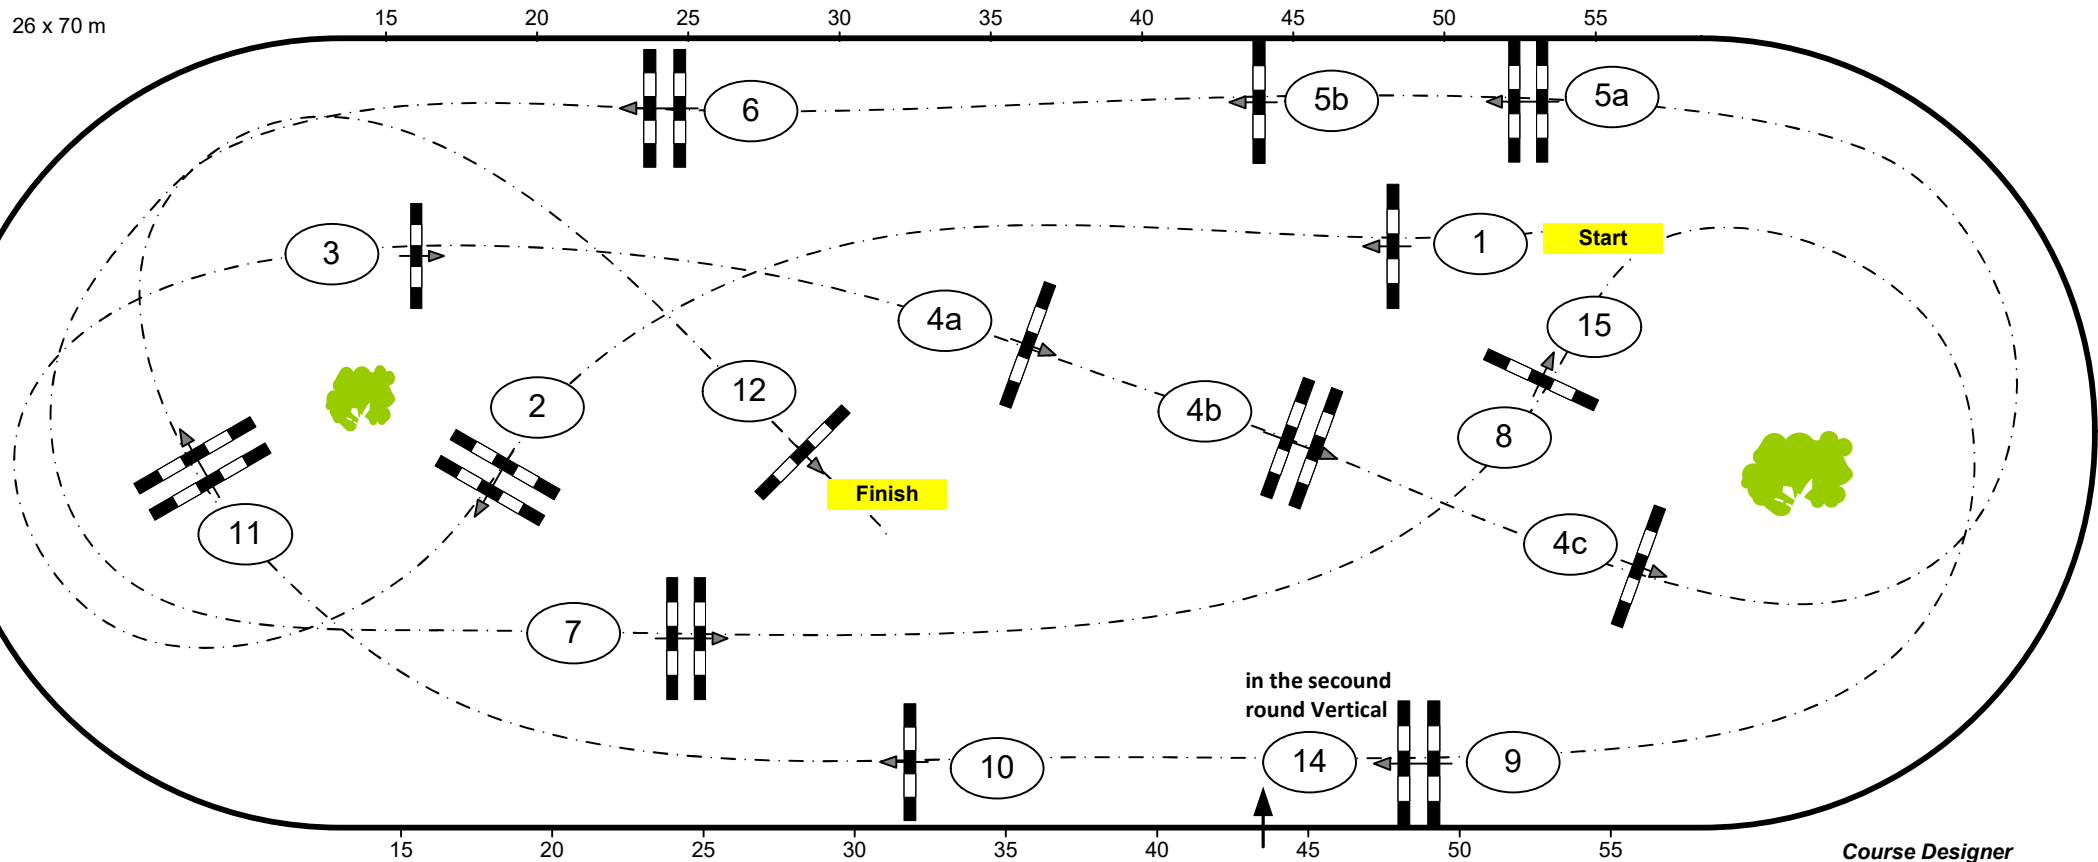

# CSI3\* / CSI1\*YH Neumünster 2020

**Class No.: 10**

**Grand Prix from Neumünster**

**Competition over two rounds**

Table: A  
National RG:  
FEI RG / Art. 273.3.3.1  
Height: 1,60 m

Speed: 350 m/min  
Length: 0 m  
Time allowed: 0 sec  
Time limit: 0 sec

Obstacles: 12  
Efforts: 15  
Penalty sec:  
Closed combination:

1st Jump-off: 14,5a,2,3,4a,4b,15,11  
Length: 260 m  
Time allowed: 45 sec  
Time limit: 90 sec

Course Designer  
Christian Wiegand (GER)  
Ralf Stehr (GER)