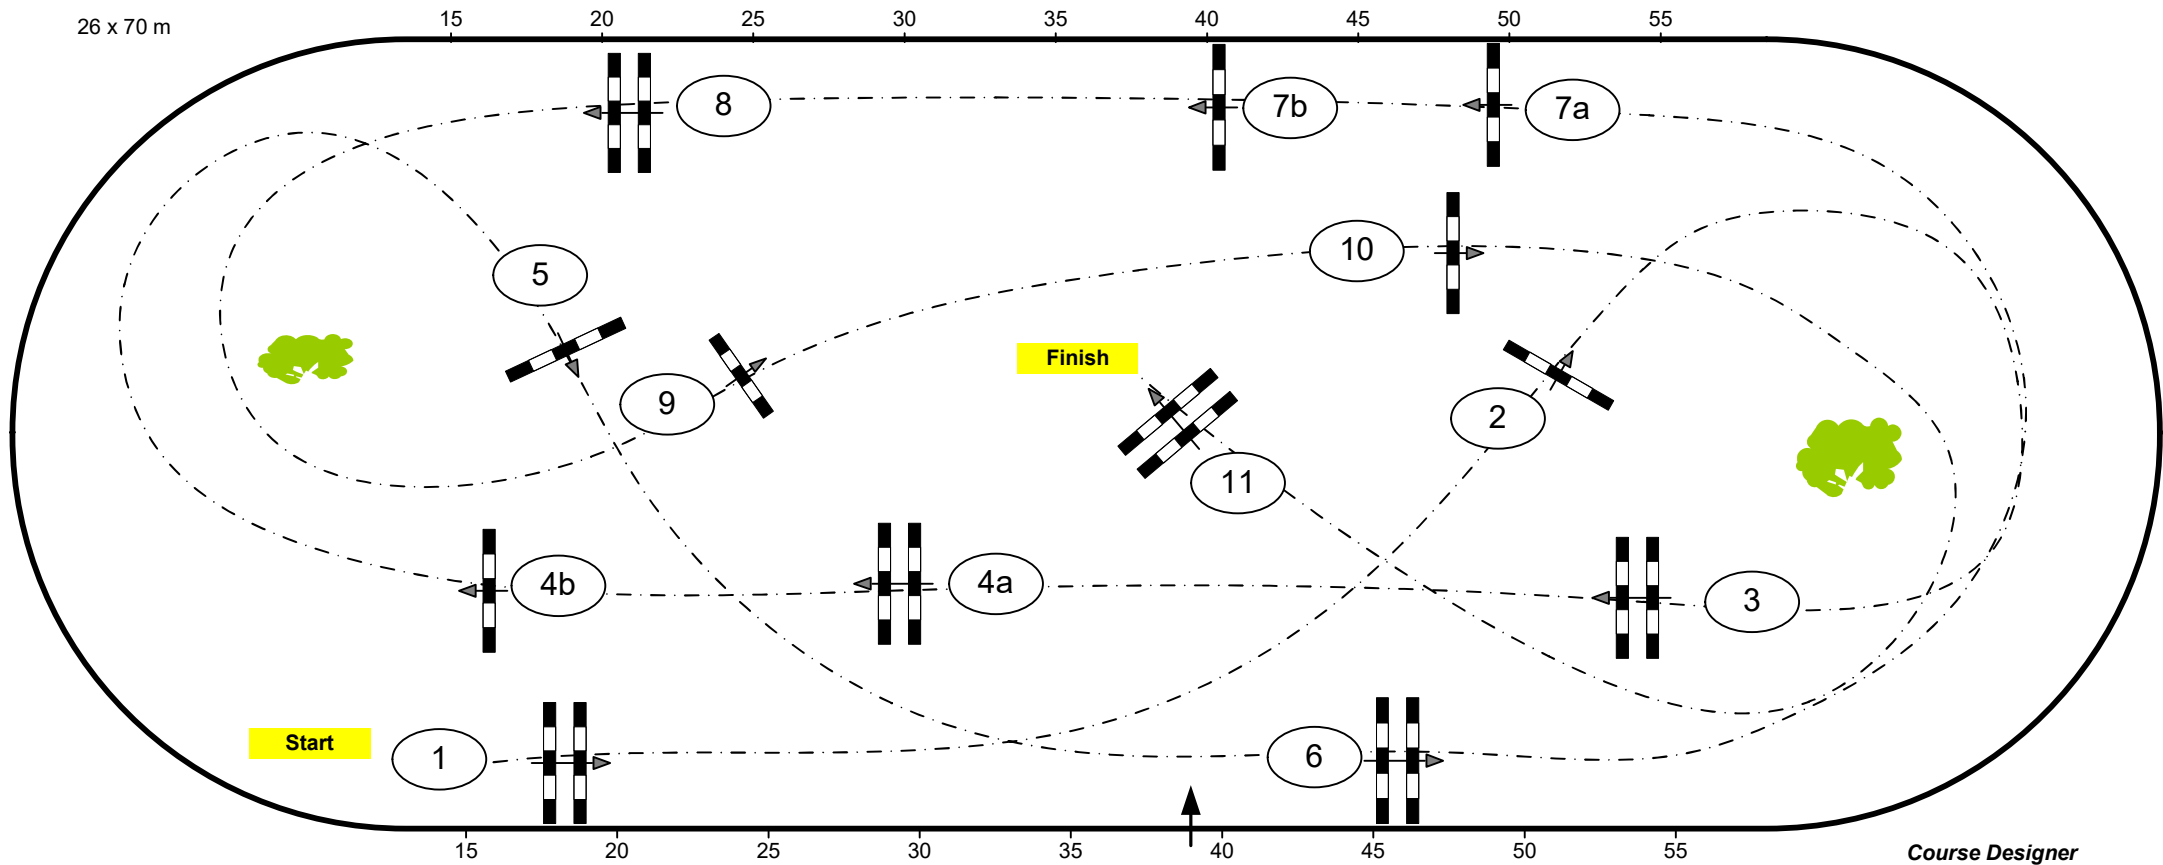

# CSI3\* / CSI1\*YH Neumünster 2020

**Class No.: 11**    **Youngster Tour**

**Competition against the clock**

Table: A  
National RG:  
FEI RG / Art. 238.2.1  
Height: 1,35/1,40 m

Speed: 350 m/min  
Length: 365 m  
Time allowed: 63 sec  
Time limit: 126 sec

Obstacles: 11  
Efforts: 13  
Penalty sec:  
Closed combination:

1st Jump-off: 0  
Length: 0 m  
Time allowed: 0 sec  
Time limit: 0 sec

Course Designer  
Christian Wiegand (GER)  
Ralf Stehr (GER)