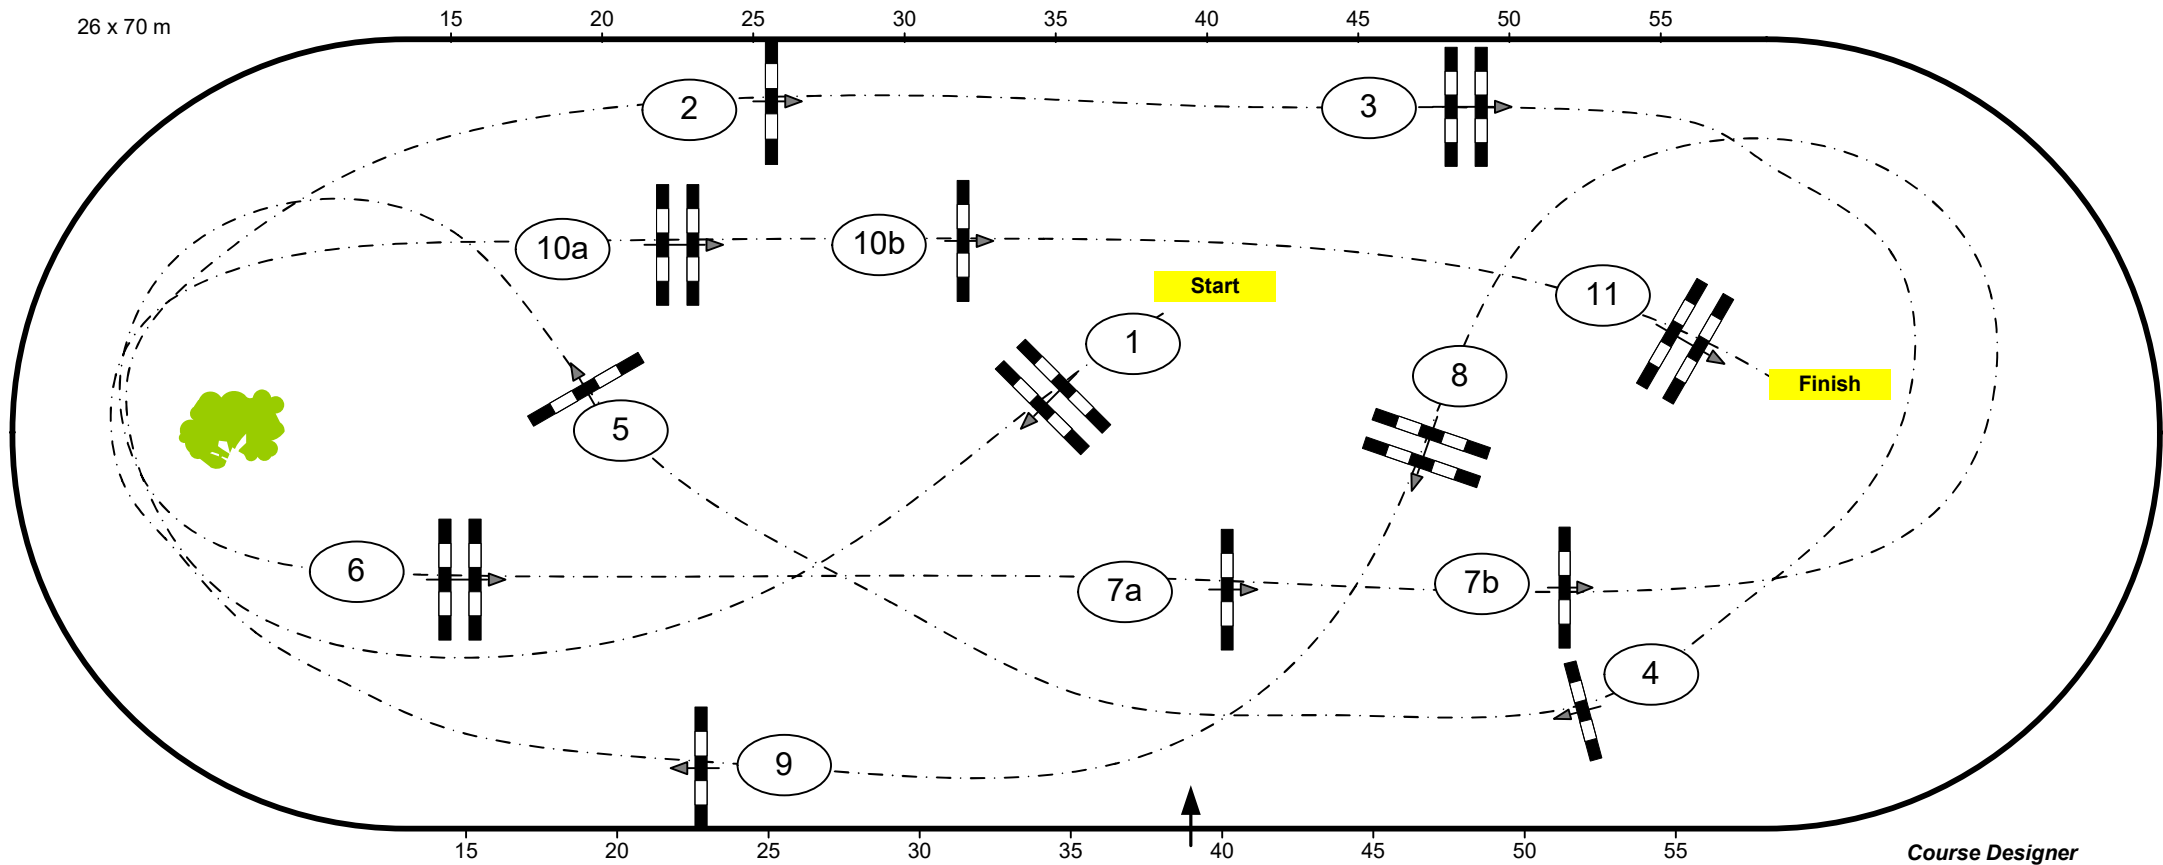

CSI3* / CSI1*YH Neumünster 2020

Class No.: 12 **Youngster Tour**

Competition against the clock

Table: A
National RG:
FEI RG / Art. 238.2.1
Height: 1,40 m

Speed: 350 m/min
Length: 375 m
Time allowed: 65 sec
Time limit: 130 sec

Obstacles: 11
Efforts: 13
Penalty sec:
Closed combination:

1st Jump-off: 0
Length: 0 m
Time allowed: 0 sec
Time limit: 0 sec

26 x 70 m

*Course Designer
Christian Wiegand (GER)
Ralf Stehr (GER)*