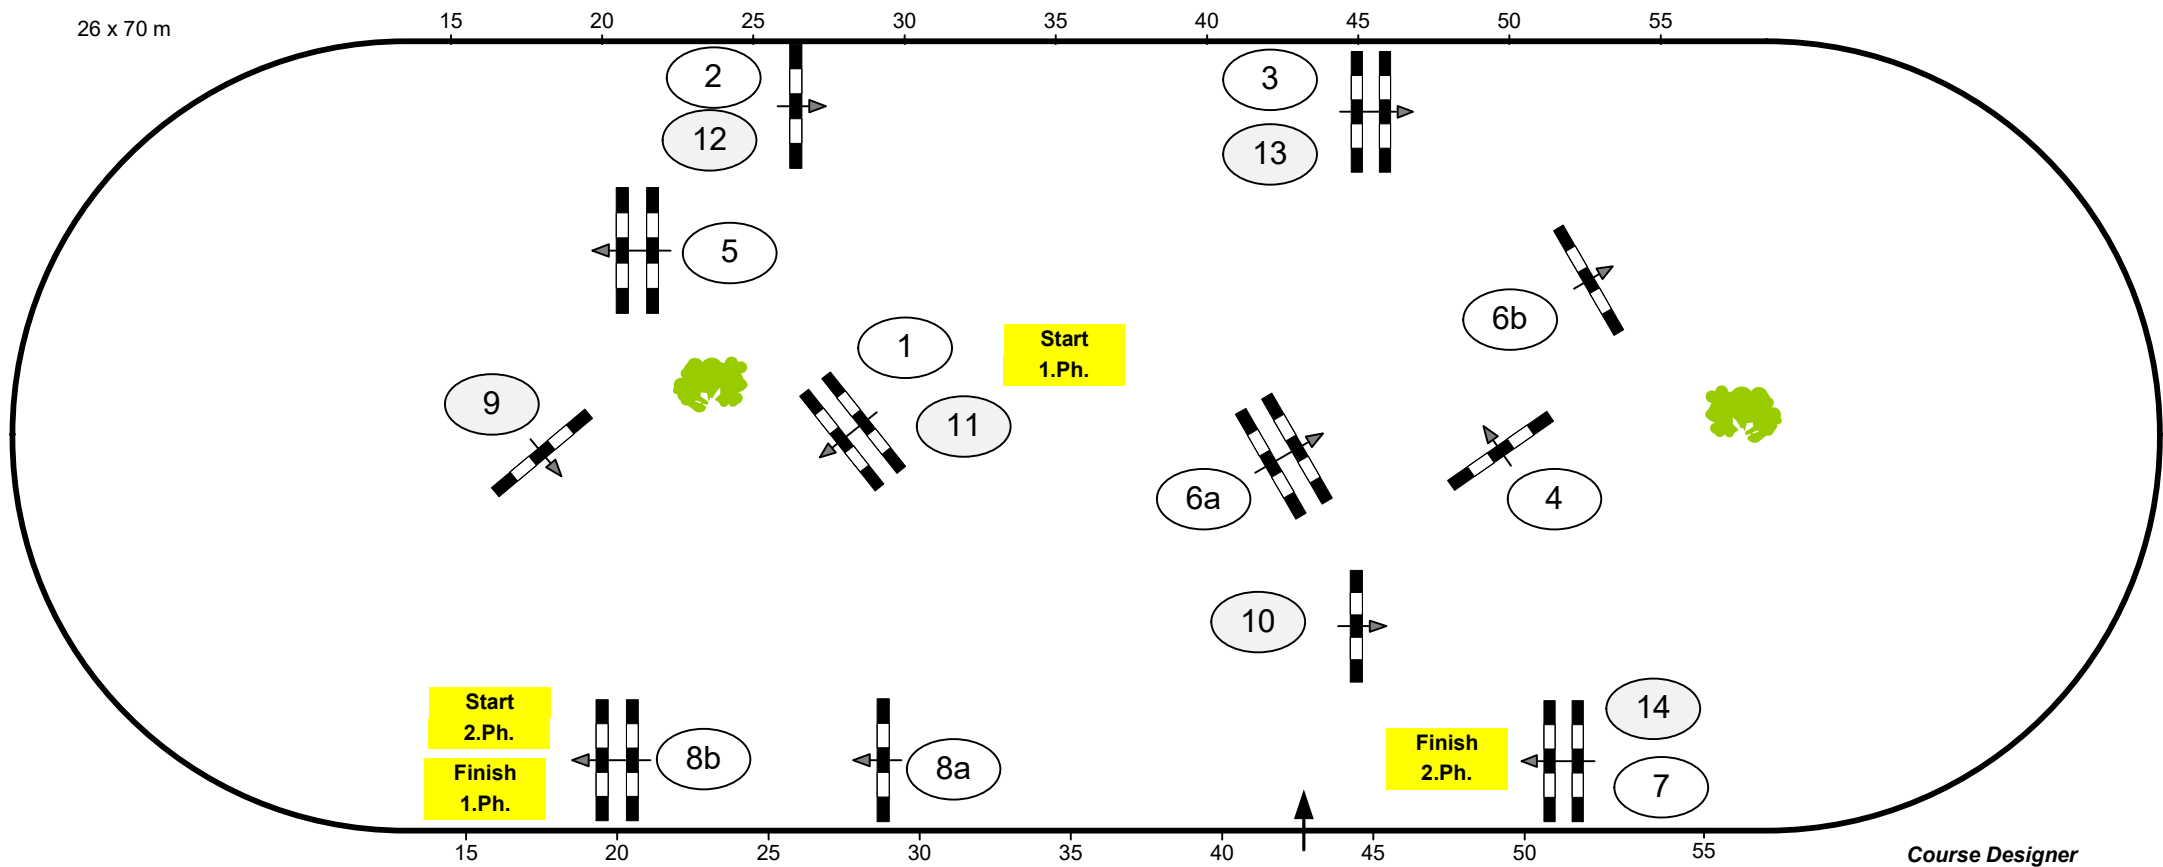

CSI3* / CSI1*YH Neumünster 2020

Class No.: 13

Youngster Tour Final

Competition in two Phases

Table: A
National RG:
FEI RG / Art. 274 1.5.3.
Height: 1,40 m

Speed: 350 m/min
Length: 305 m
Time allowed: 53 sec
Time limit: 106 sec

Obstacles: 8
Efforts: 10
Penalty sec:
Closed combination:

2nd Phase: 9 - 14
Length: 240 m
Time allowed: 42 sec
Time limit: 84 sec

26 x 70 m

Course Designer
Christian Wiegand (GER)
Ralf Stehr (GER)