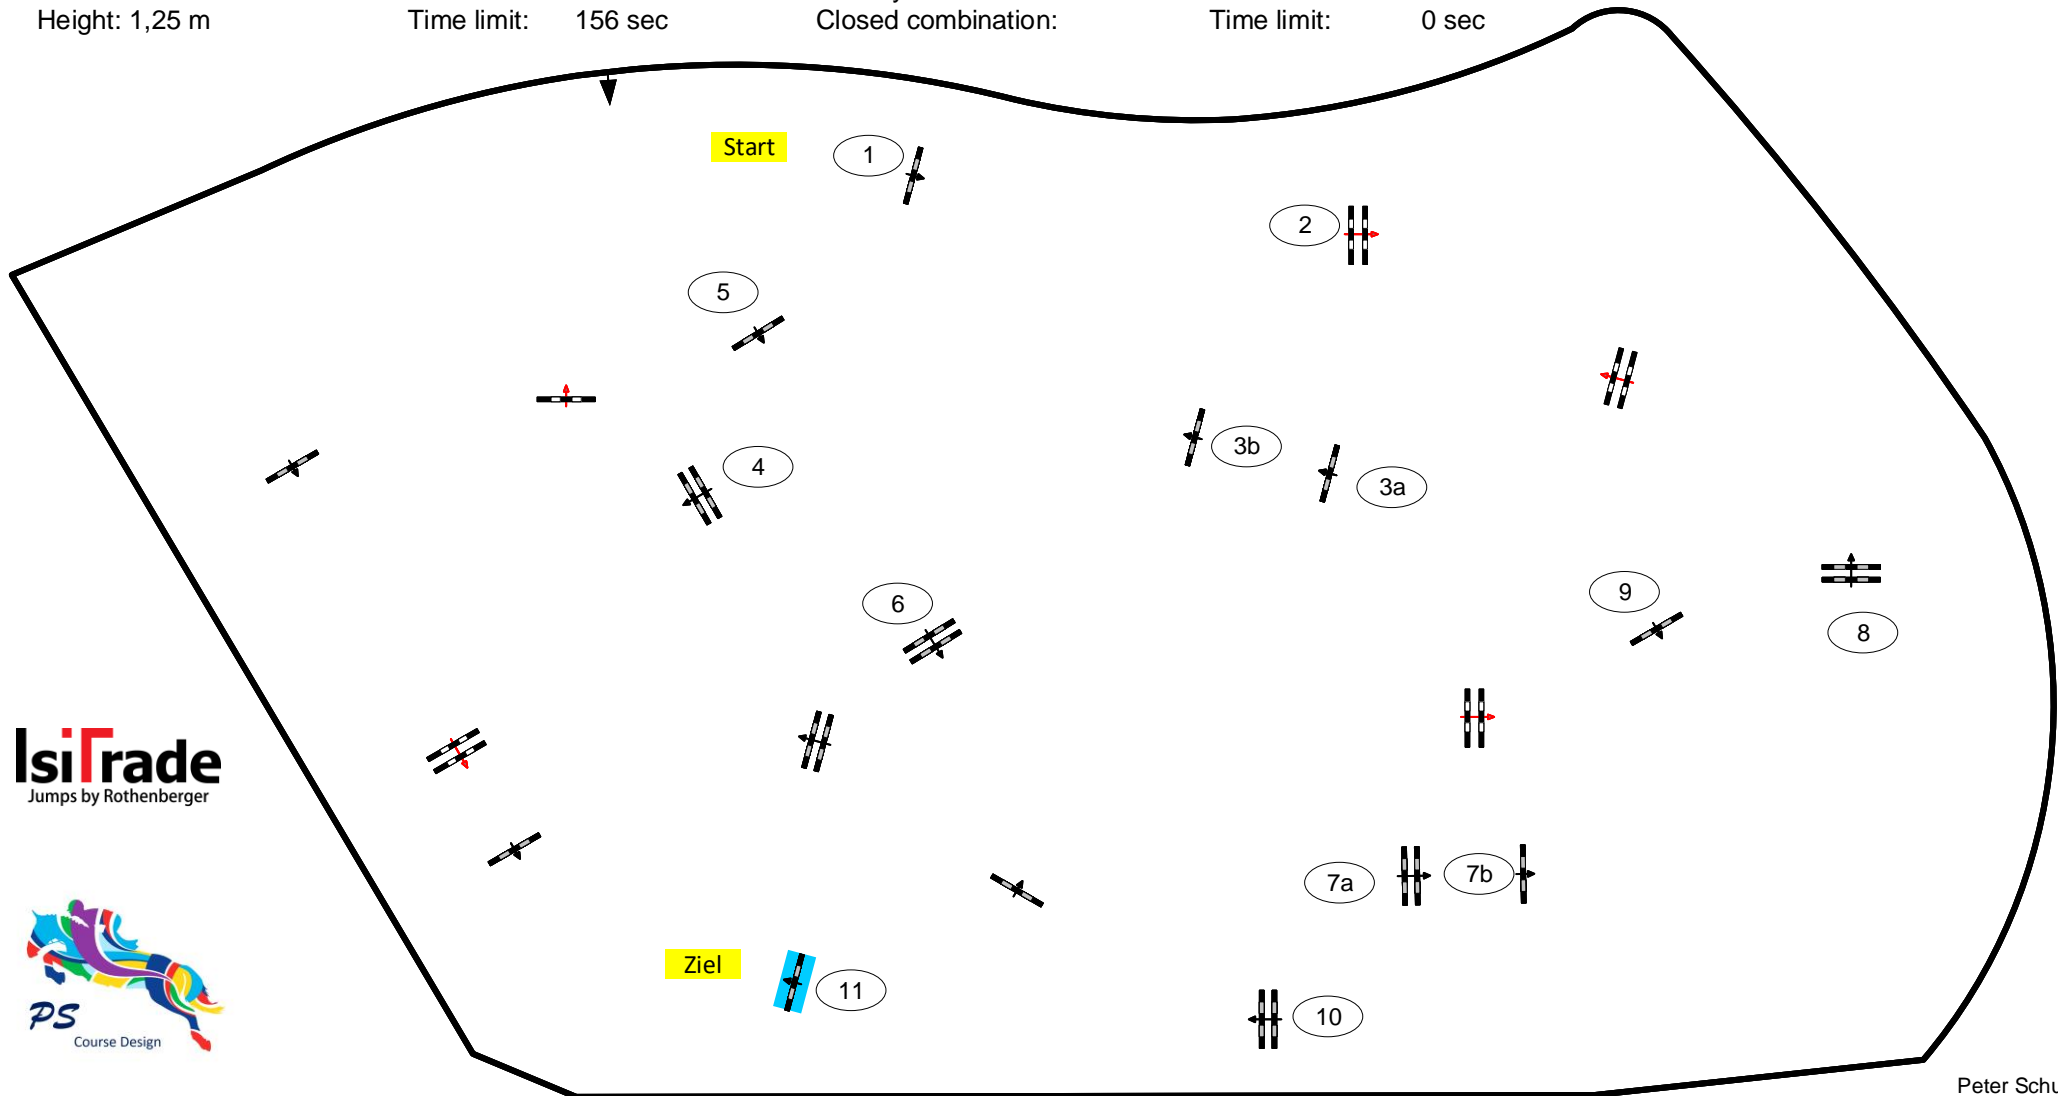

# Riesenbeck International

Late-Entry 23-25.6.2020

Class No.: 1

Youngster Tour 6-8j.

Springprüfung Kl. M\*

Table: A  
National RG: 501,A.1  
FEI RG / Art.  
Height: 1,25 m

Speed: 350 m/min  
Length: 450 m  
Time allowed: 78 sec  
Time limit: 156 sec

Obstacles: 11  
Efforts: 13  
Penalty sec:  
Closed combination:

1st Jump-off:  
Length: 0 m  
Time allowed: 0 sec  
Time limit: 0 sec

**IsiTrade**  
Jumps by Rothenberger

Peter Schumacher  
Isabel Rothenberger