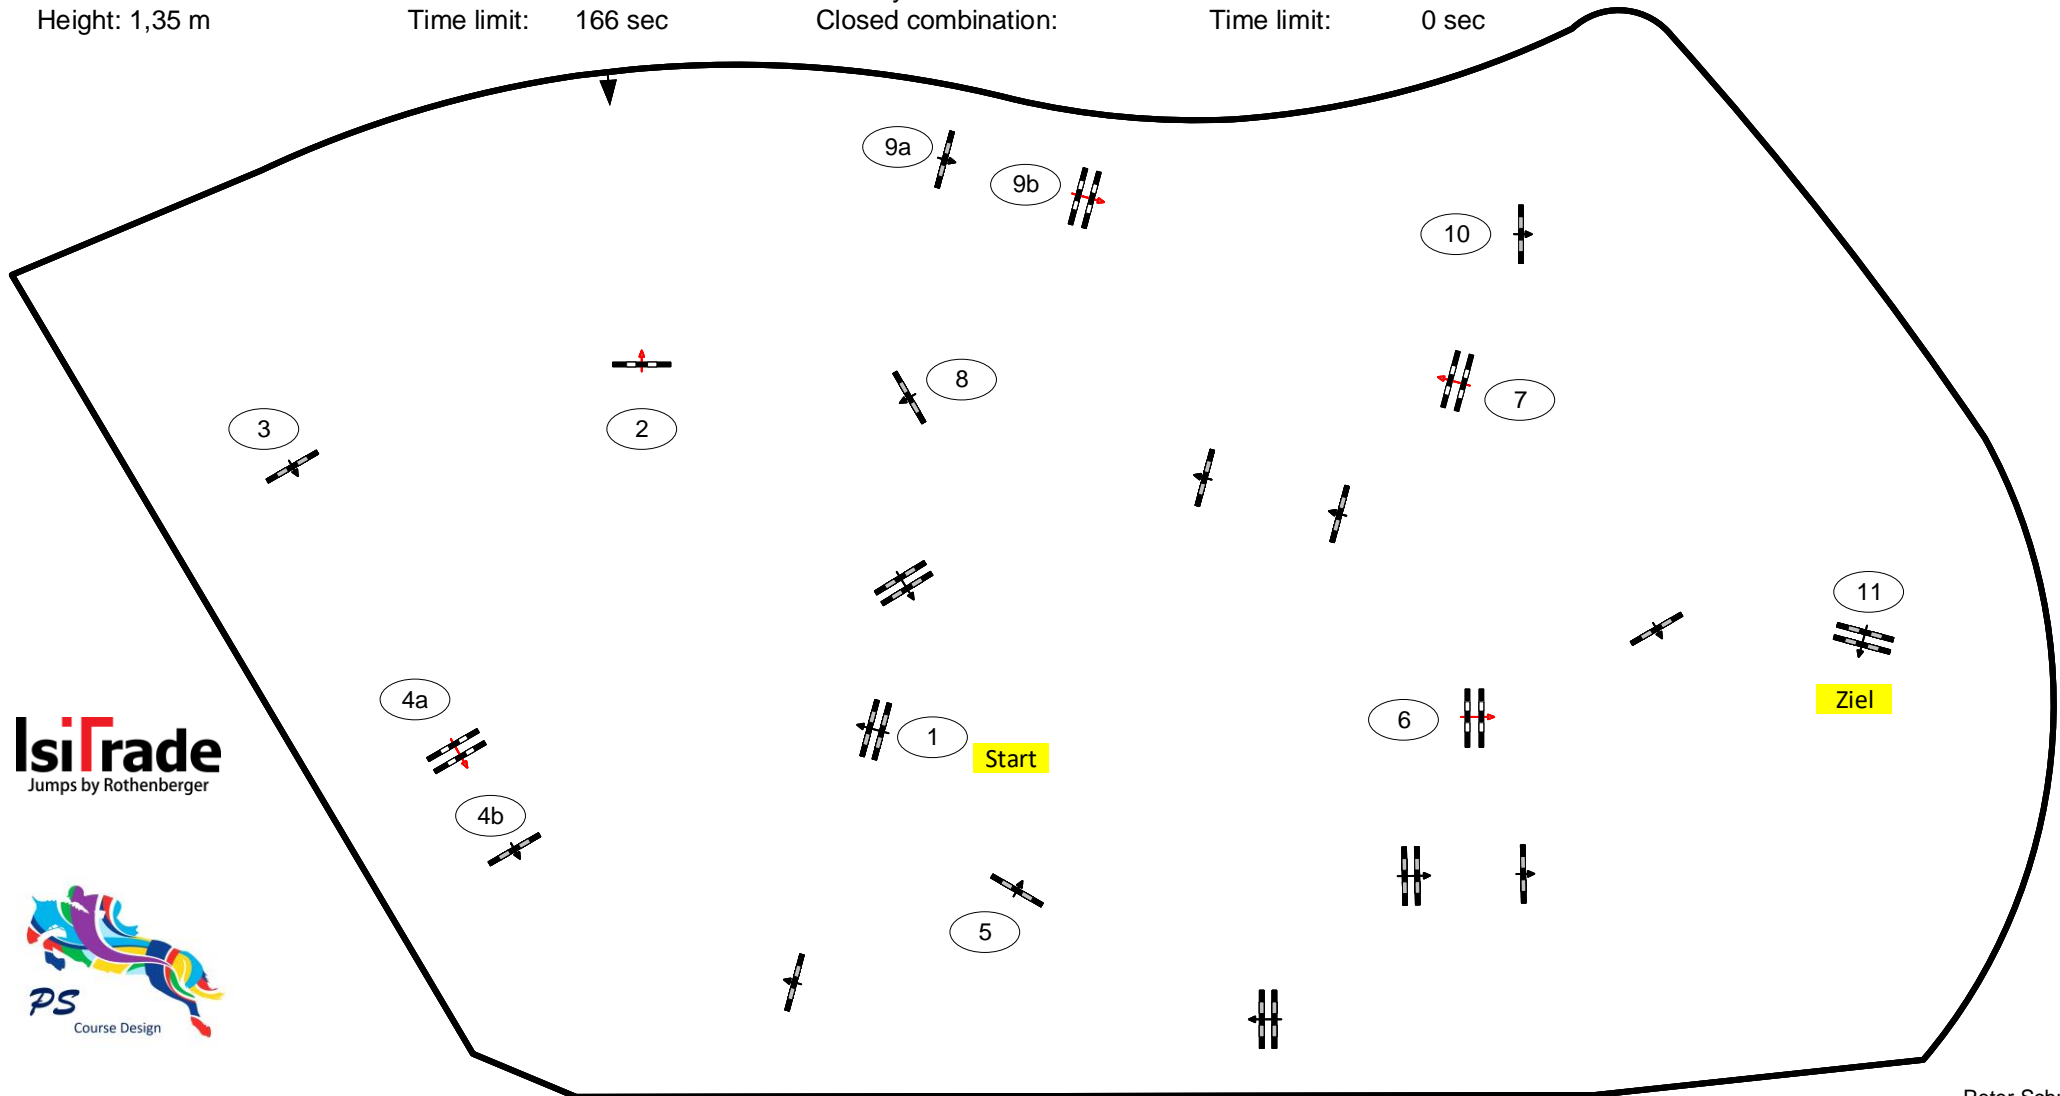

# Riesenbeck International

Late-Entry 23-25.6.2020

Class No.: 2

Youngster Tour 6-8j.

Springprüfung Kl. M\*\*

Table: A  
National RG: 501,A.1  
FEI RG / Art.  
Height: 1,35 m

Speed: 350 m/min  
Length: 480 m  
Time allowed: 83 sec  
Time limit: 166 sec

Obstacles: 11  
Efforts: 13  
Penalty sec:  
Closed combination:

1st Jump-off:  
Length: 0 m  
Time allowed: 0 sec  
Time limit: 0 sec

**IsiTrade**  
Jumps by Rothenberger