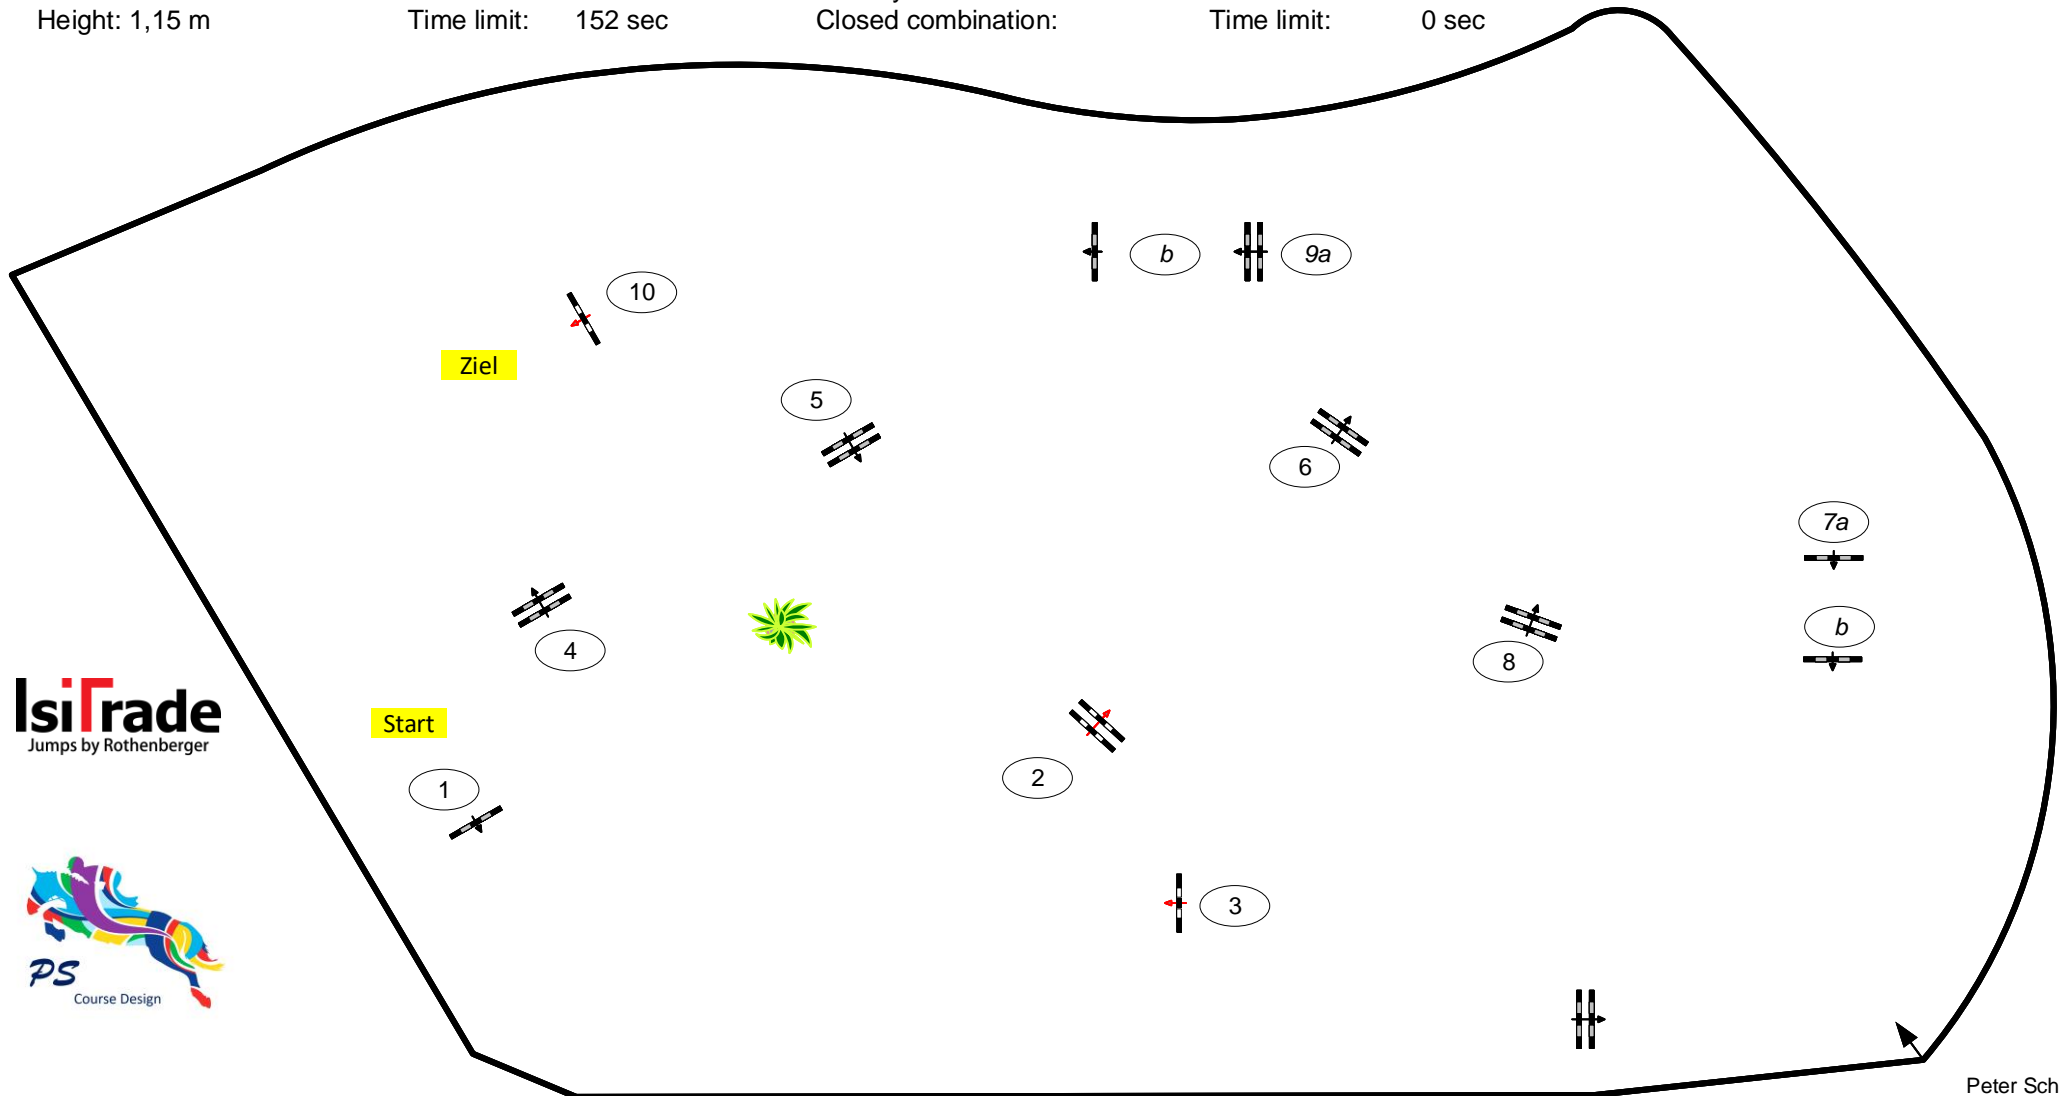

Riesenbeck International

Late-Entry 23-25.6.2020

Class No.: 7

National Competition

Springprüfung Kl. L

Table: A
National RG: 501,A.1
FEI RG / Art.
Height: 1,15 m

Speed: 350 m/min
Length: 440 m
Time allowed: 76 sec
Time limit: 152 sec

Obstacles: 10
Efforts: 12
Penalty sec:
Closed combination:

1st Jump-off:
Length: 0 m
Time allowed: 0 sec
Time limit: 0 sec

IsiTrade
Jumps by Rothenberger