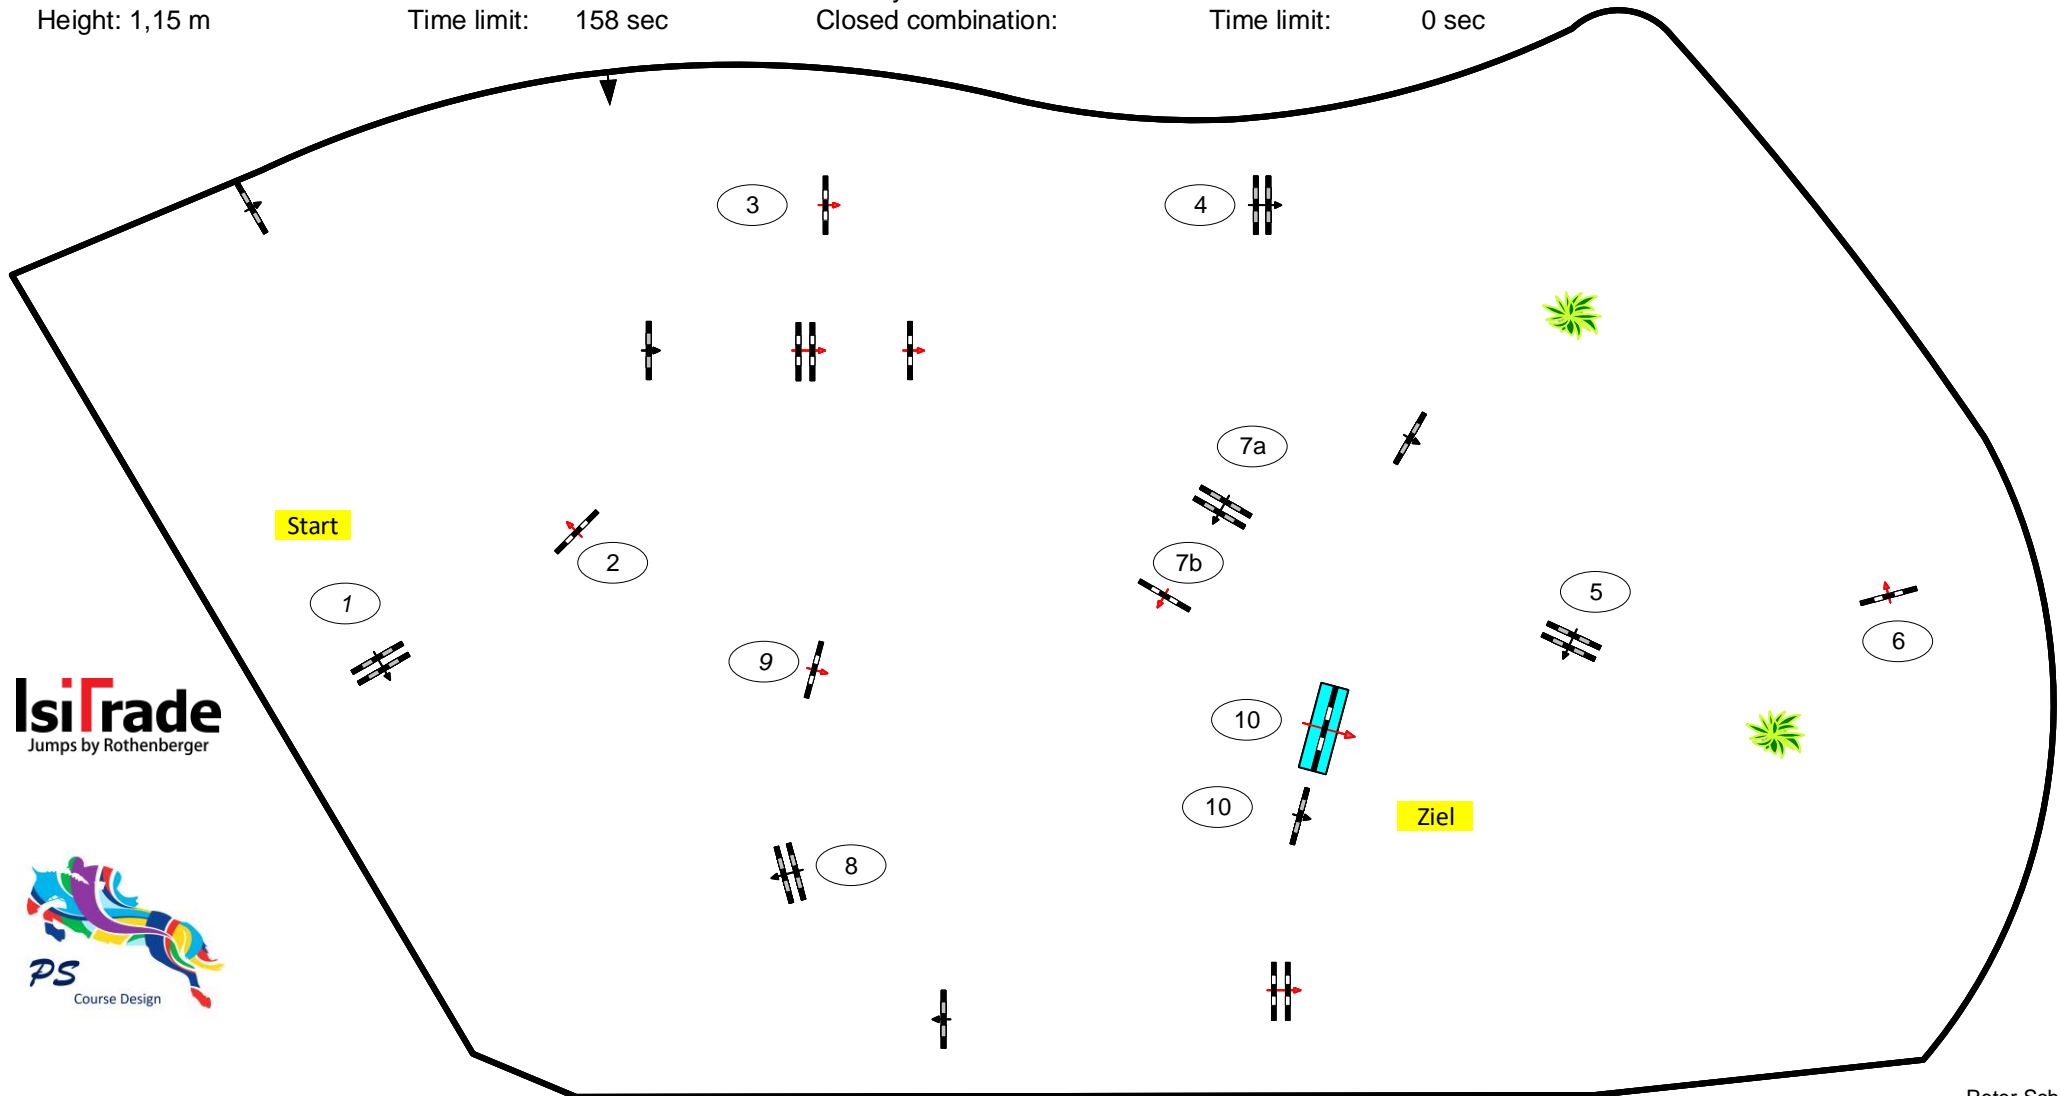

Riesenbeck International

Late-Entry 23-25.6.2020

Class No.: 9

National Competition

Springpferde L

Table: A
National RG: 363.1
FEI RG / Art.
Height: 1,15 m

Speed: 350 m/min
Length: 460 m
Time allowed: 79 sec
Time limit: 158 sec

Obstacles: 10
Efforts: 11
Penalty sec:
Closed combination:

1st Jump-off:
Length: 0 m
Time allowed: 0 sec
Time limit: 0 sec

IsiTrade
Jumps by Rothenberger