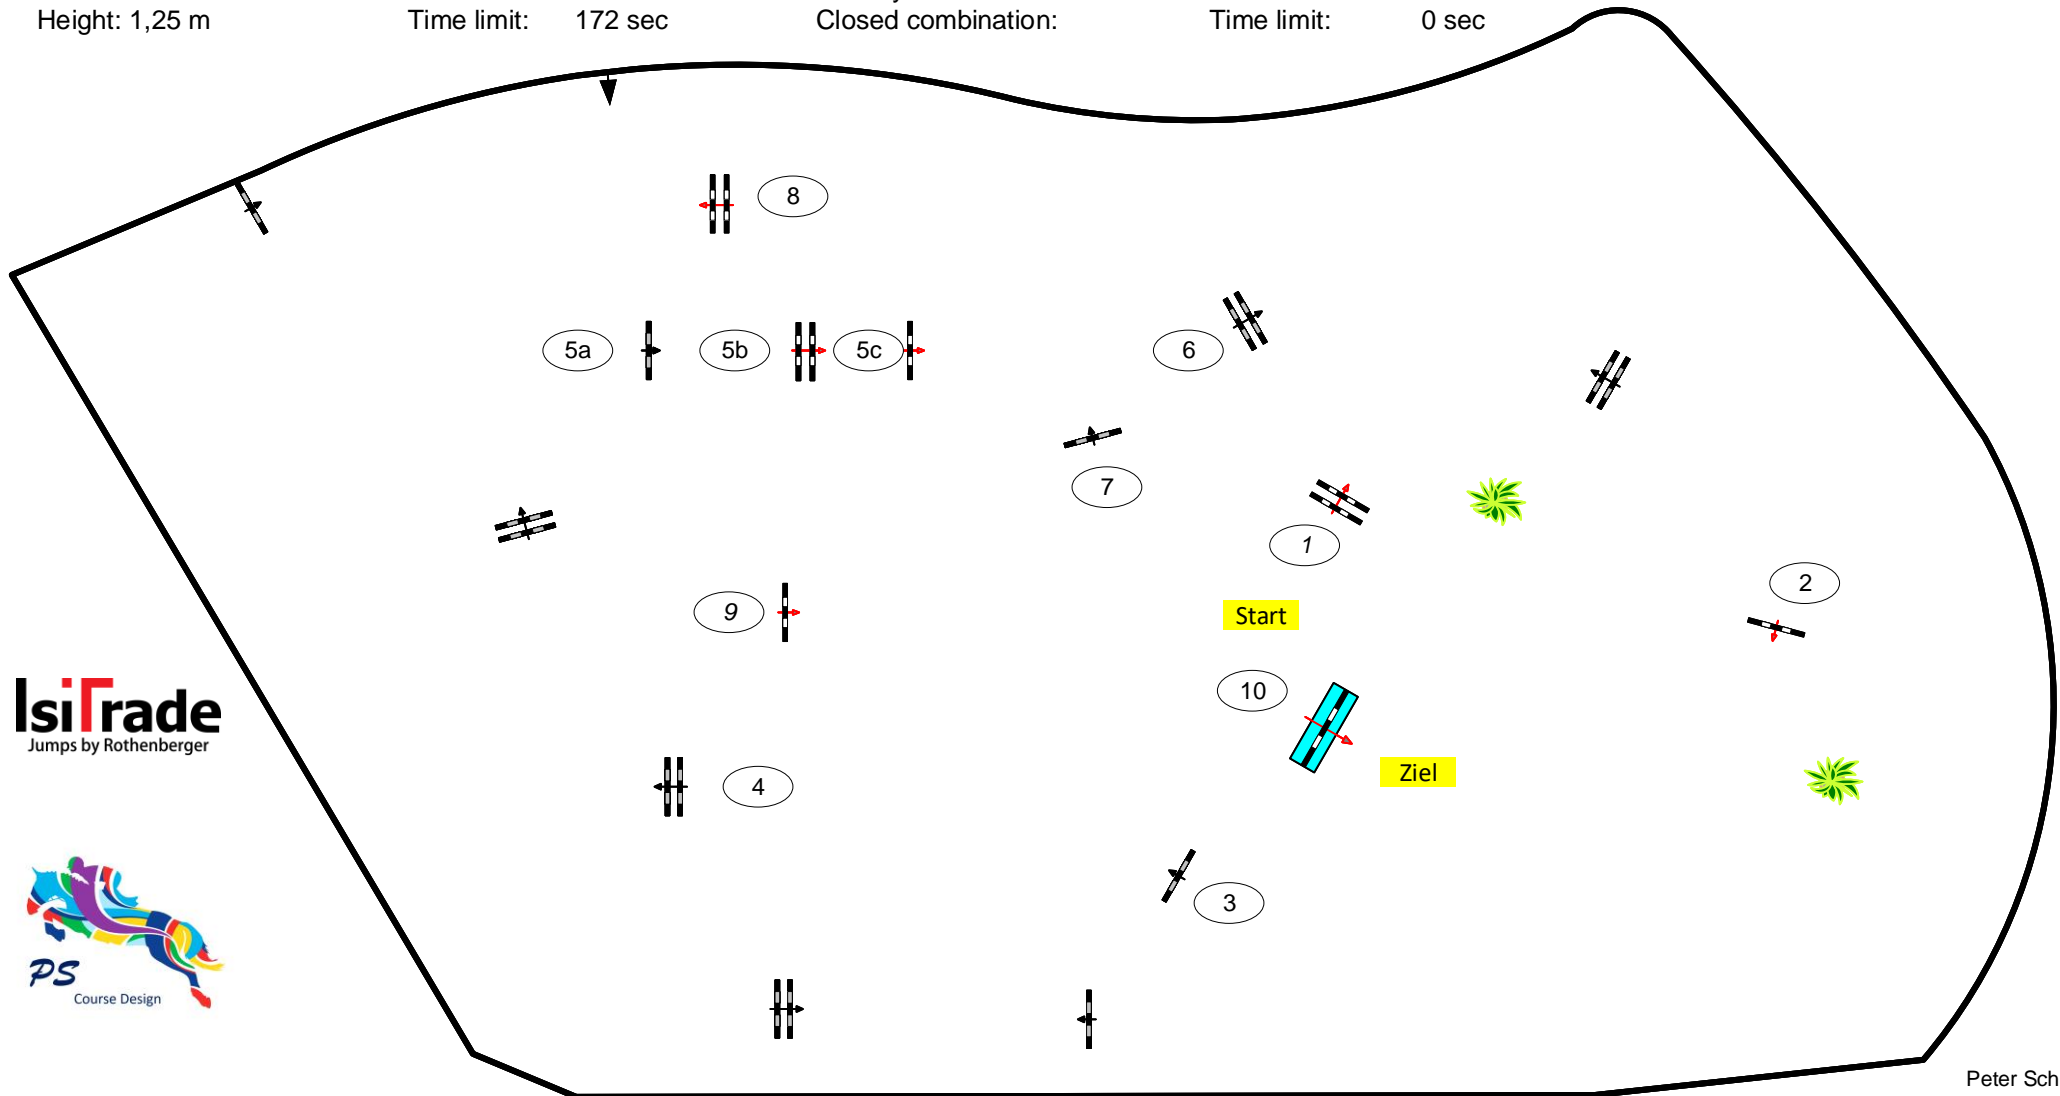

Riesenbeck International

Late-Entry 23-25.6.2020

Class No.: 10

National Competition

Springpferde M

Table: A
National RG: 363.1
FEI RG / Art.
Height: 1,25 m

Speed: 350 m/min
Length: 500 m
Time allowed: 86 sec
Time limit: 172 sec

Obstacles: 10
Efforts: 12
Penalty sec:
Closed combination:

1st Jump-off:
Length: 0 m
Time allowed: 0 sec
Time limit: 0 sec

IsiTrade
Jumps by Rothenberger

Peter Schumacher
Isabel Rothenberger