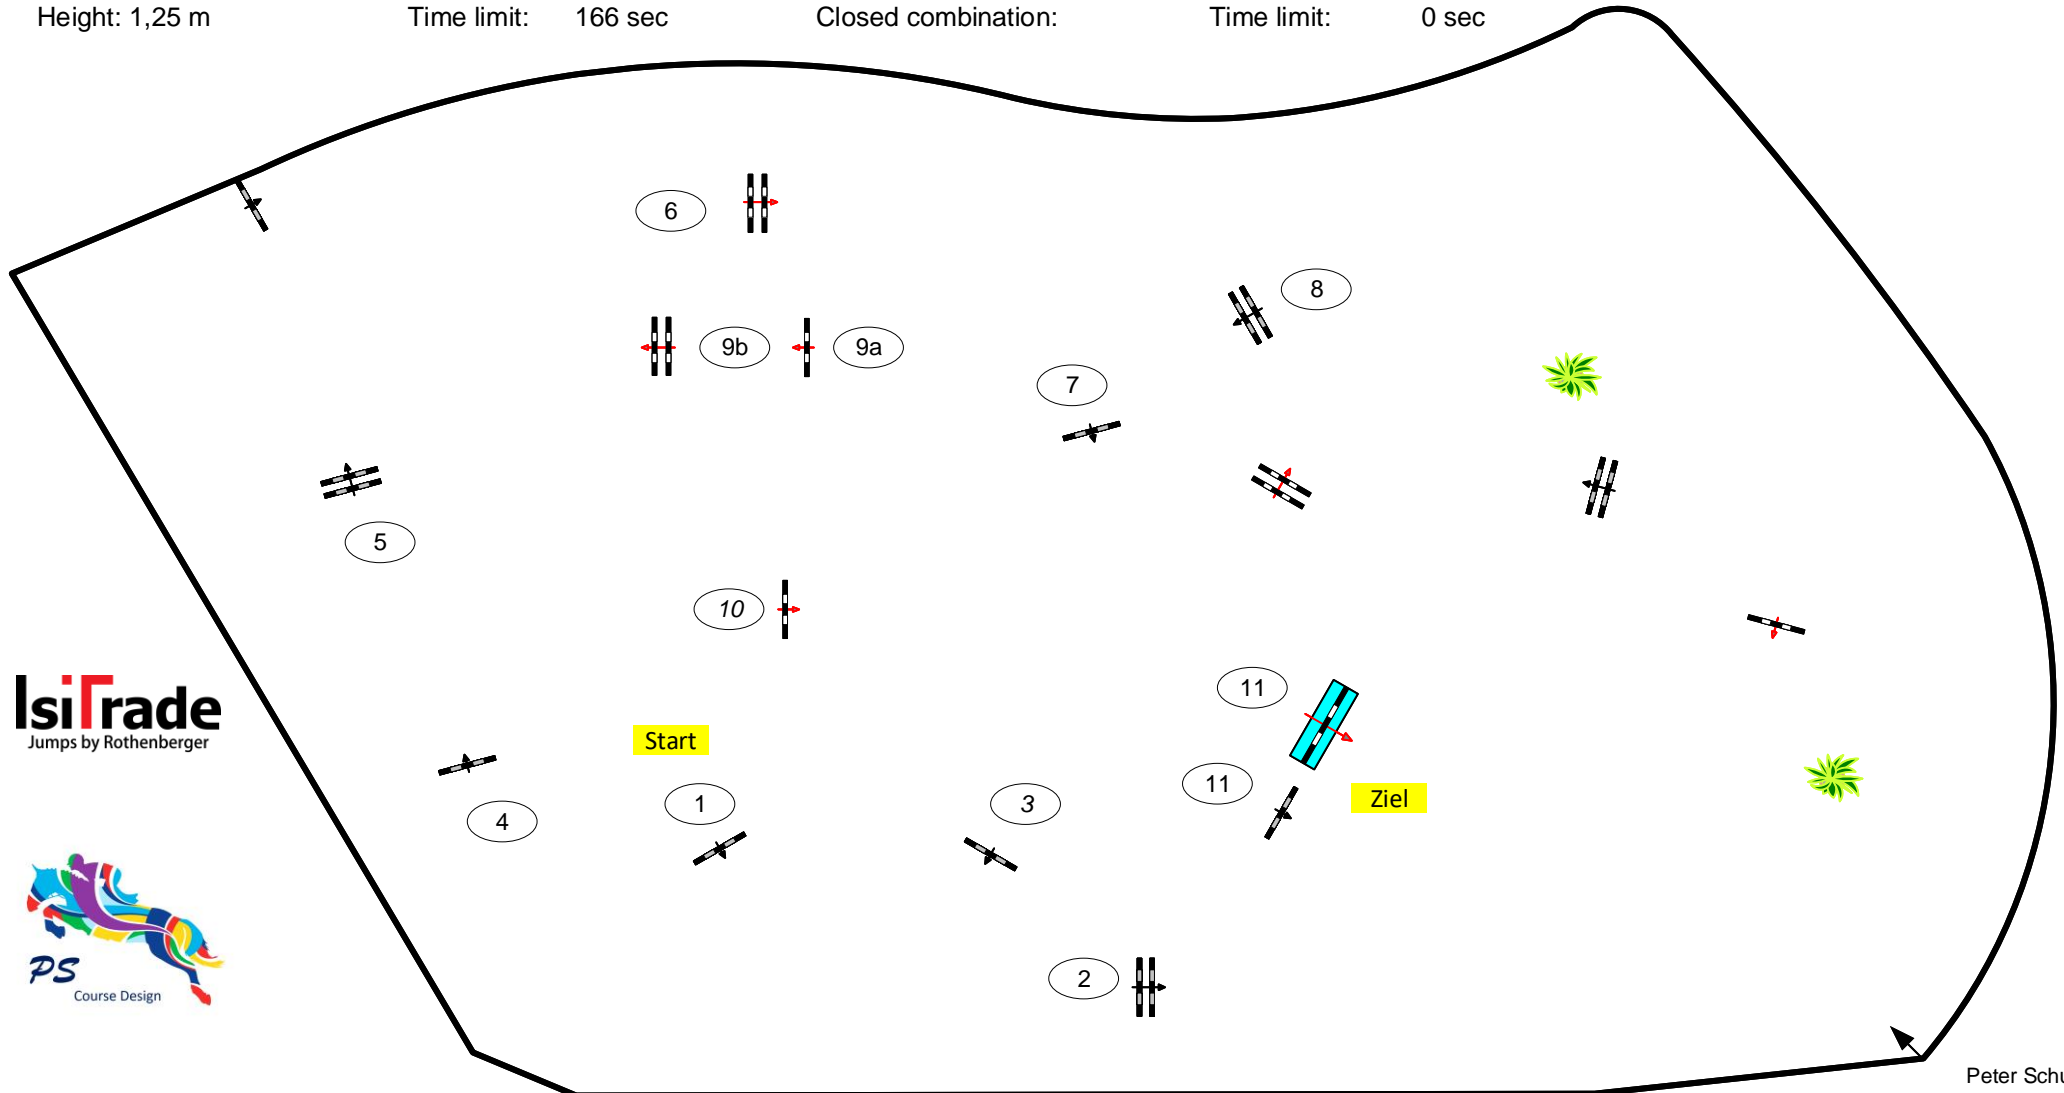

Riesenbeck International

Late-Entry 23-25.6.2020

Class No.: 11

National Competition

Springprüfung Kl. M*

Table: A
National RG: 501,A.1
FEI RG / Art.
Height: 1,25 m

Speed: 350 m/min
Length: 480 m
Time allowed: 83 sec
Time limit: 166 sec

Obstacles: 11
Efforts: 12
Penalty sec:
Closed combination:

1st Jump-off:
Length: 0 m
Time allowed: 0 sec
Time limit: 0 sec

IsiTrade
Jumps by Rothenberger

Peter Schumacher
Isabel Rothenberger