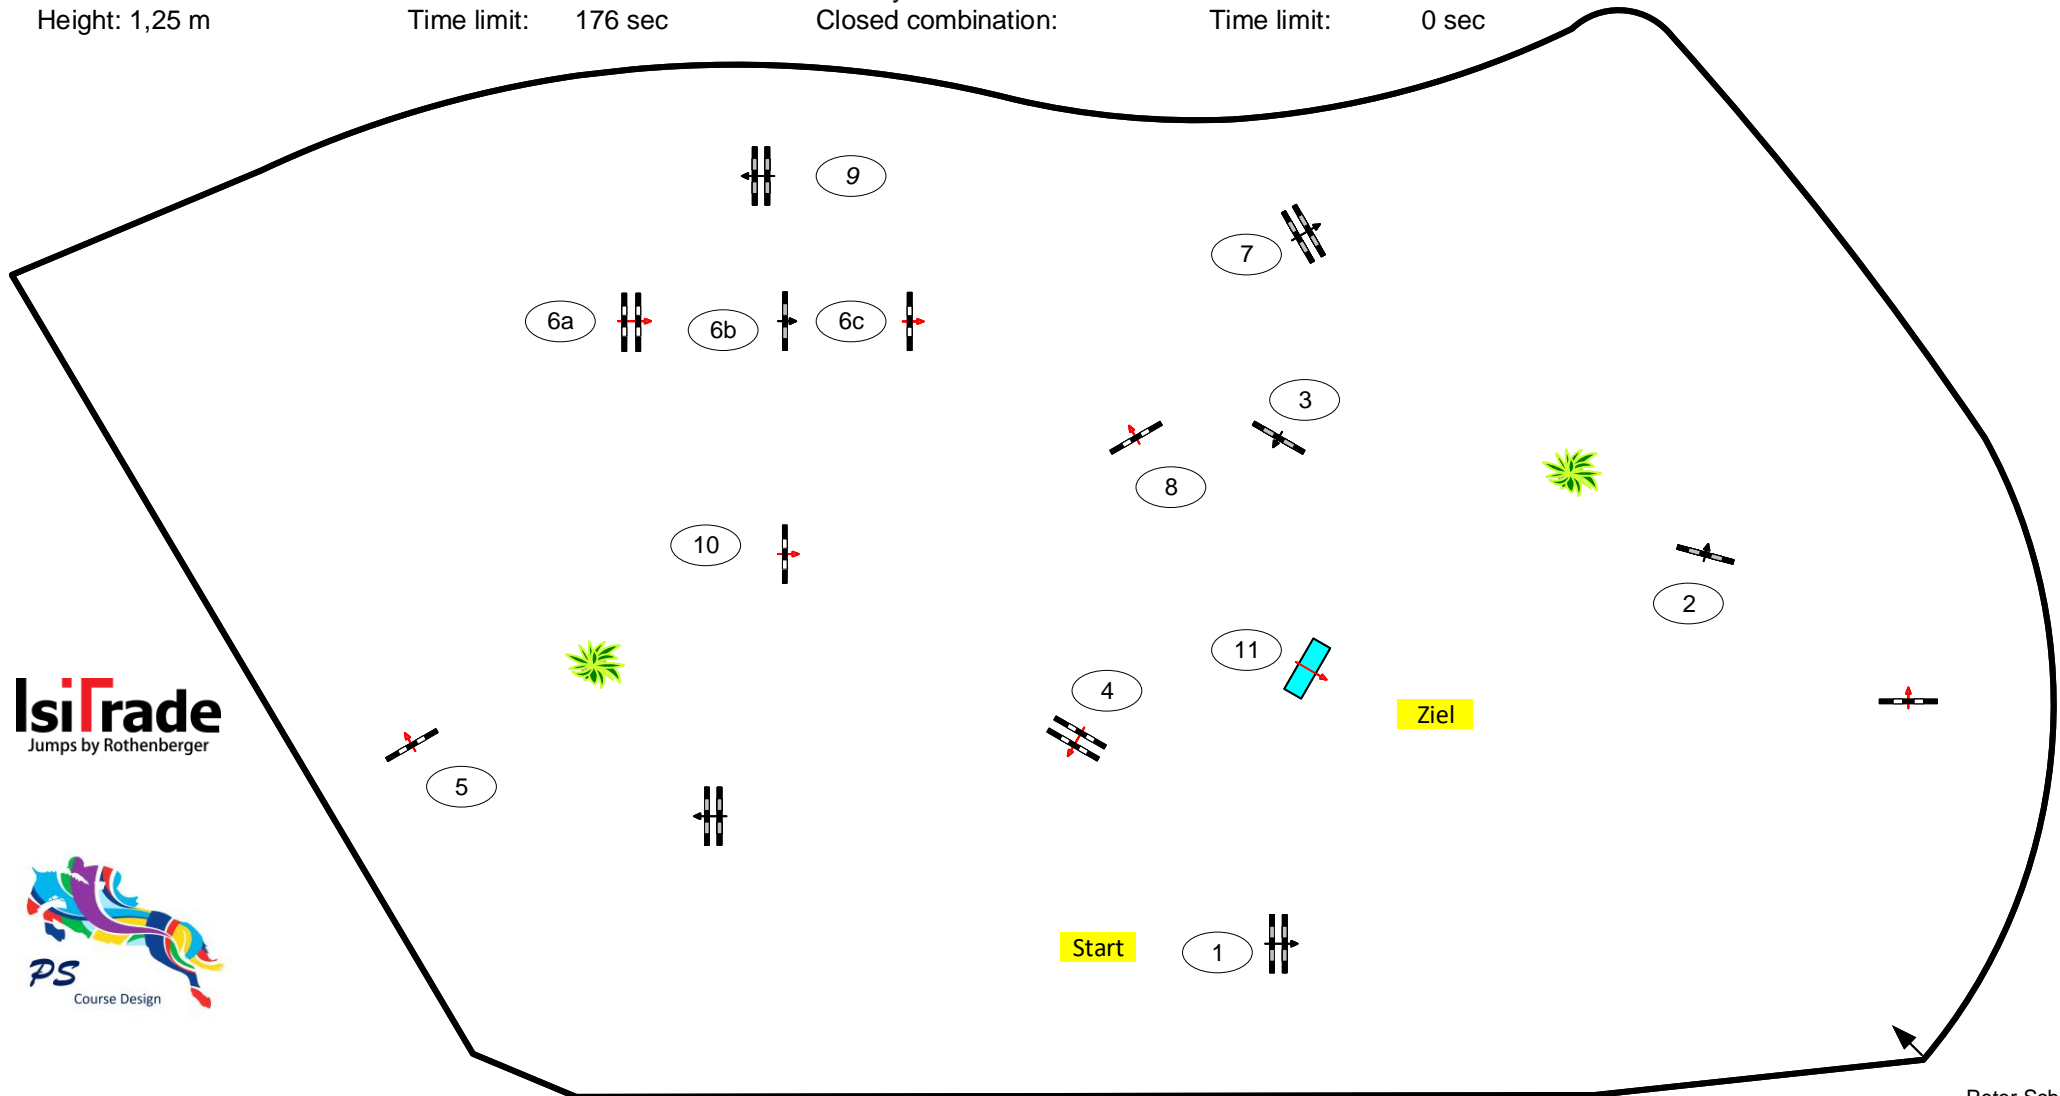

Riesenbeck International

Late-Entry 23-25.6.2020

Class No.: 12

National Competition

Springpferde M

Table: A
National RG: 363.1
FEI RG / Art.
Height: 1,25 m

Speed: 350 m/min
Length: 510 m
Time allowed: 88 sec
Time limit: 176 sec

Obstacles: 11
Efforts: 13
Penalty sec:
Closed combination:

1st Jump-off:
Length: 0 m
Time allowed: 0 sec
Time limit: 0 sec

IsiTrade
Jumps by Rothenberger