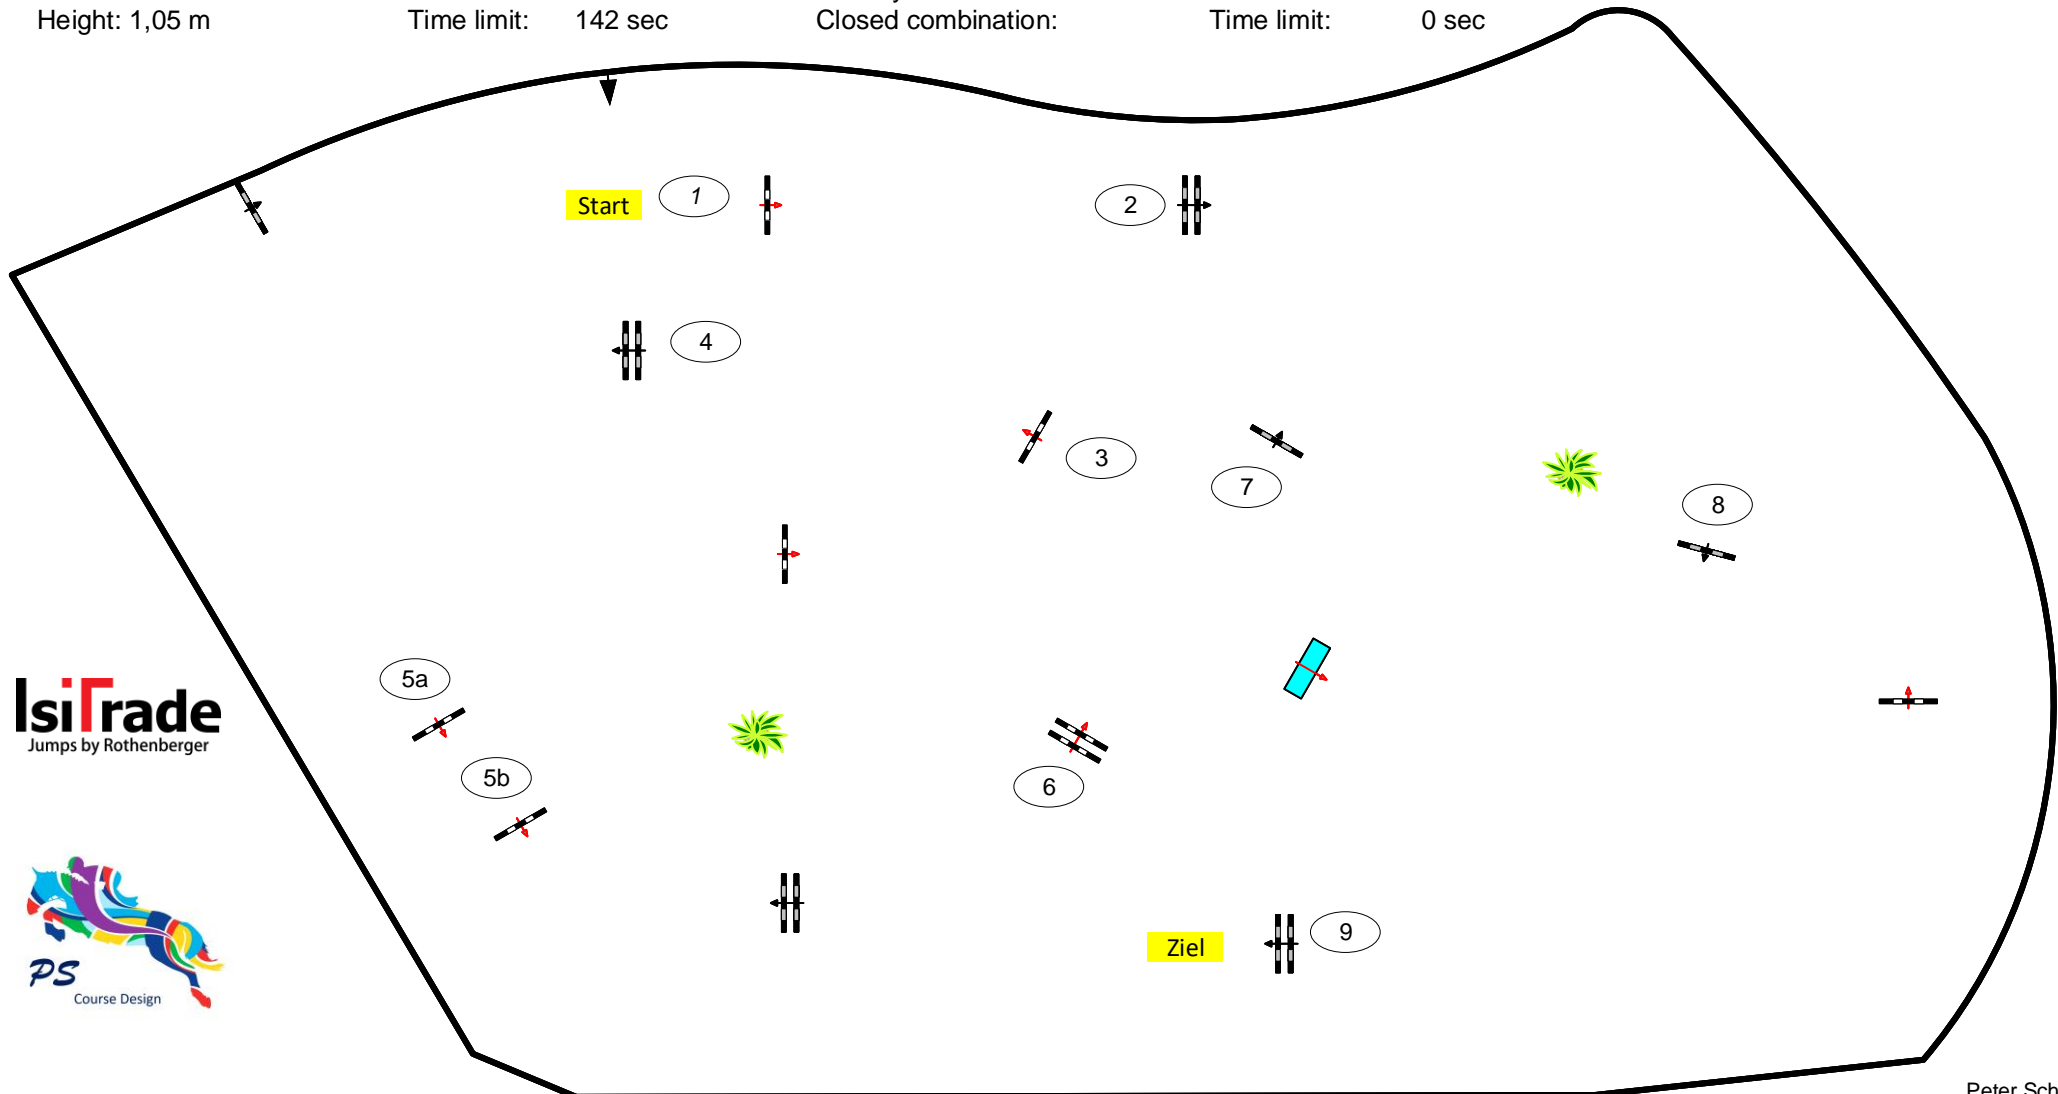

# Riesenbeck International

Late-Entry 23-25.6.2020

Class No.: 13

National Competition

Springprüfung mit steigenden Anforderungen Kl. A\*\*

Table: A  
National RG: 537  
FEI RG / Art.  
Height: 1,05 m

Speed: 350 m/min  
Length: 410 m  
Time allowed: 71 sec  
Time limit: 142 sec

Obstacles: 9  
Efforts: 10  
Penalty sec:  
Closed combination:

1st Jump-off:  
Length: 0 m  
Time allowed: 0 sec  
Time limit: 0 sec

IsiTrade  
Jumps by Rothenberger