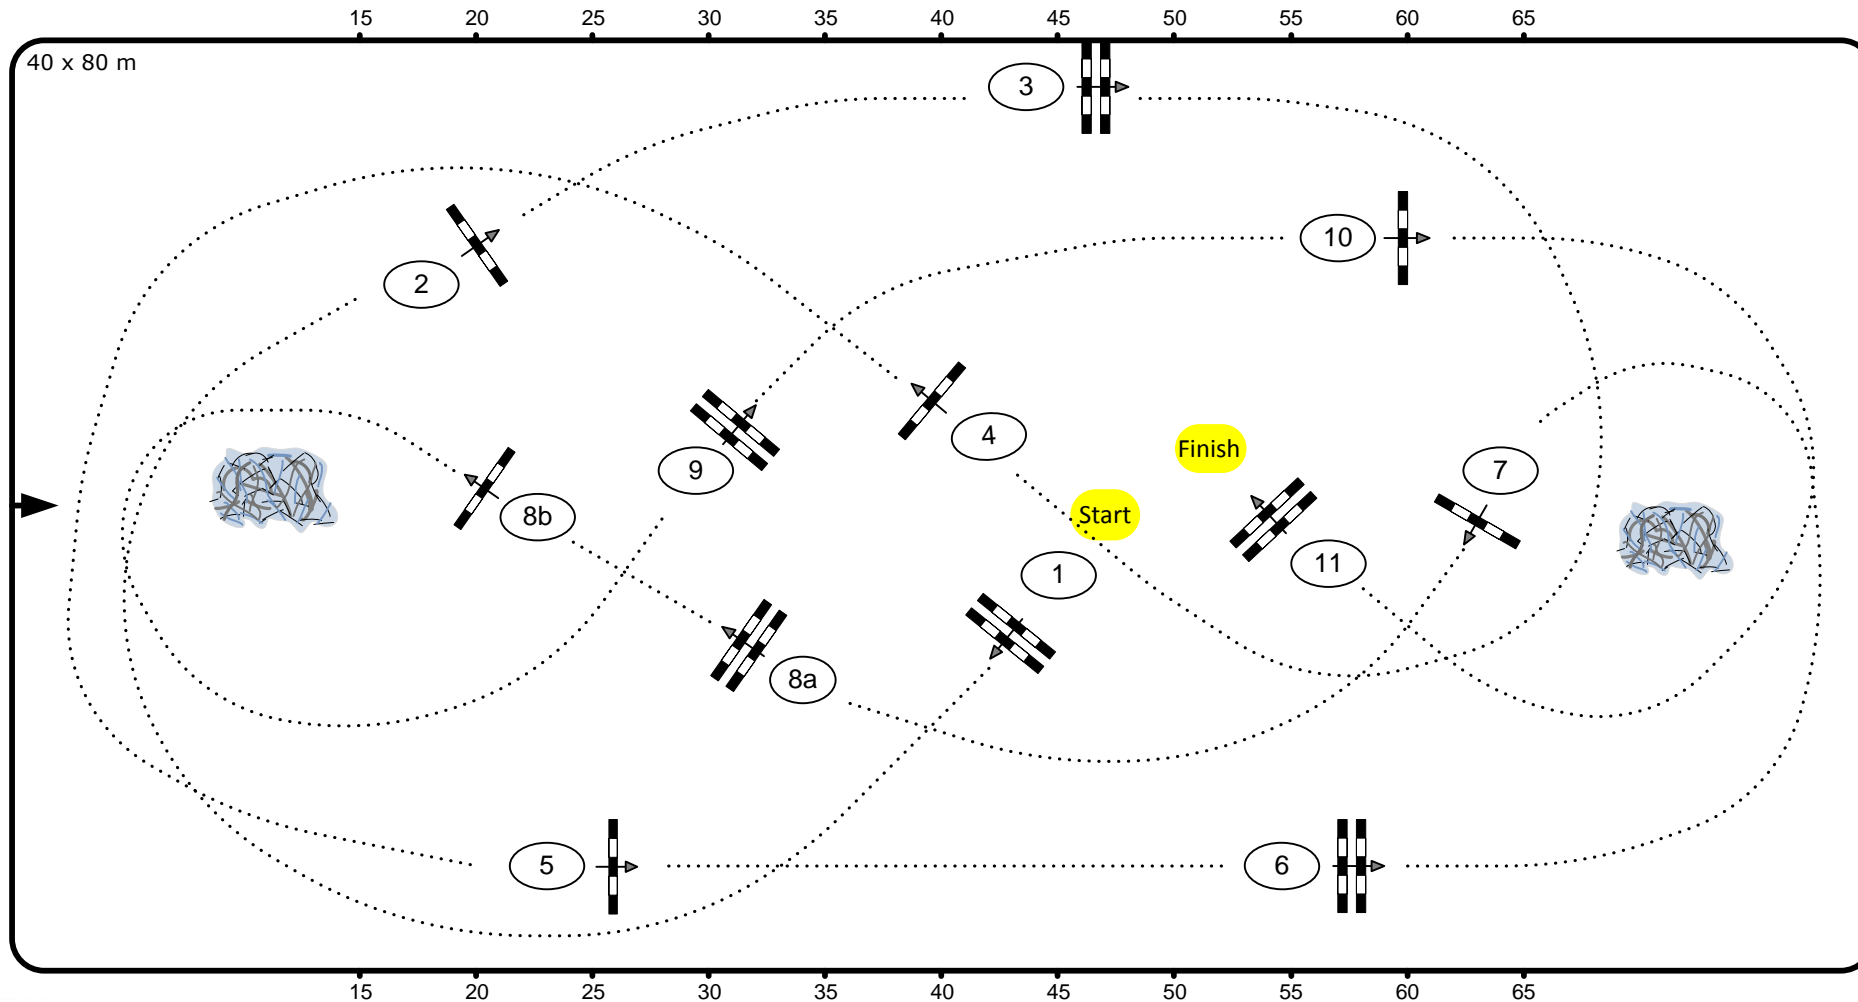

## „Youngster Tour“

10

# Riesenberg

INTERNATIONAL

Table: A  
National RG:  
FEI RG / Art. 238.2.1  
Height: 1,20 / 1,25 m

Speed: 350 m/min  
Length: 485 m  
Time allowed: 84 sec  
Time limit: 168 sec

Obstacles: 11  
Efforts: 12  
Penalty sec:  
Closed combination: