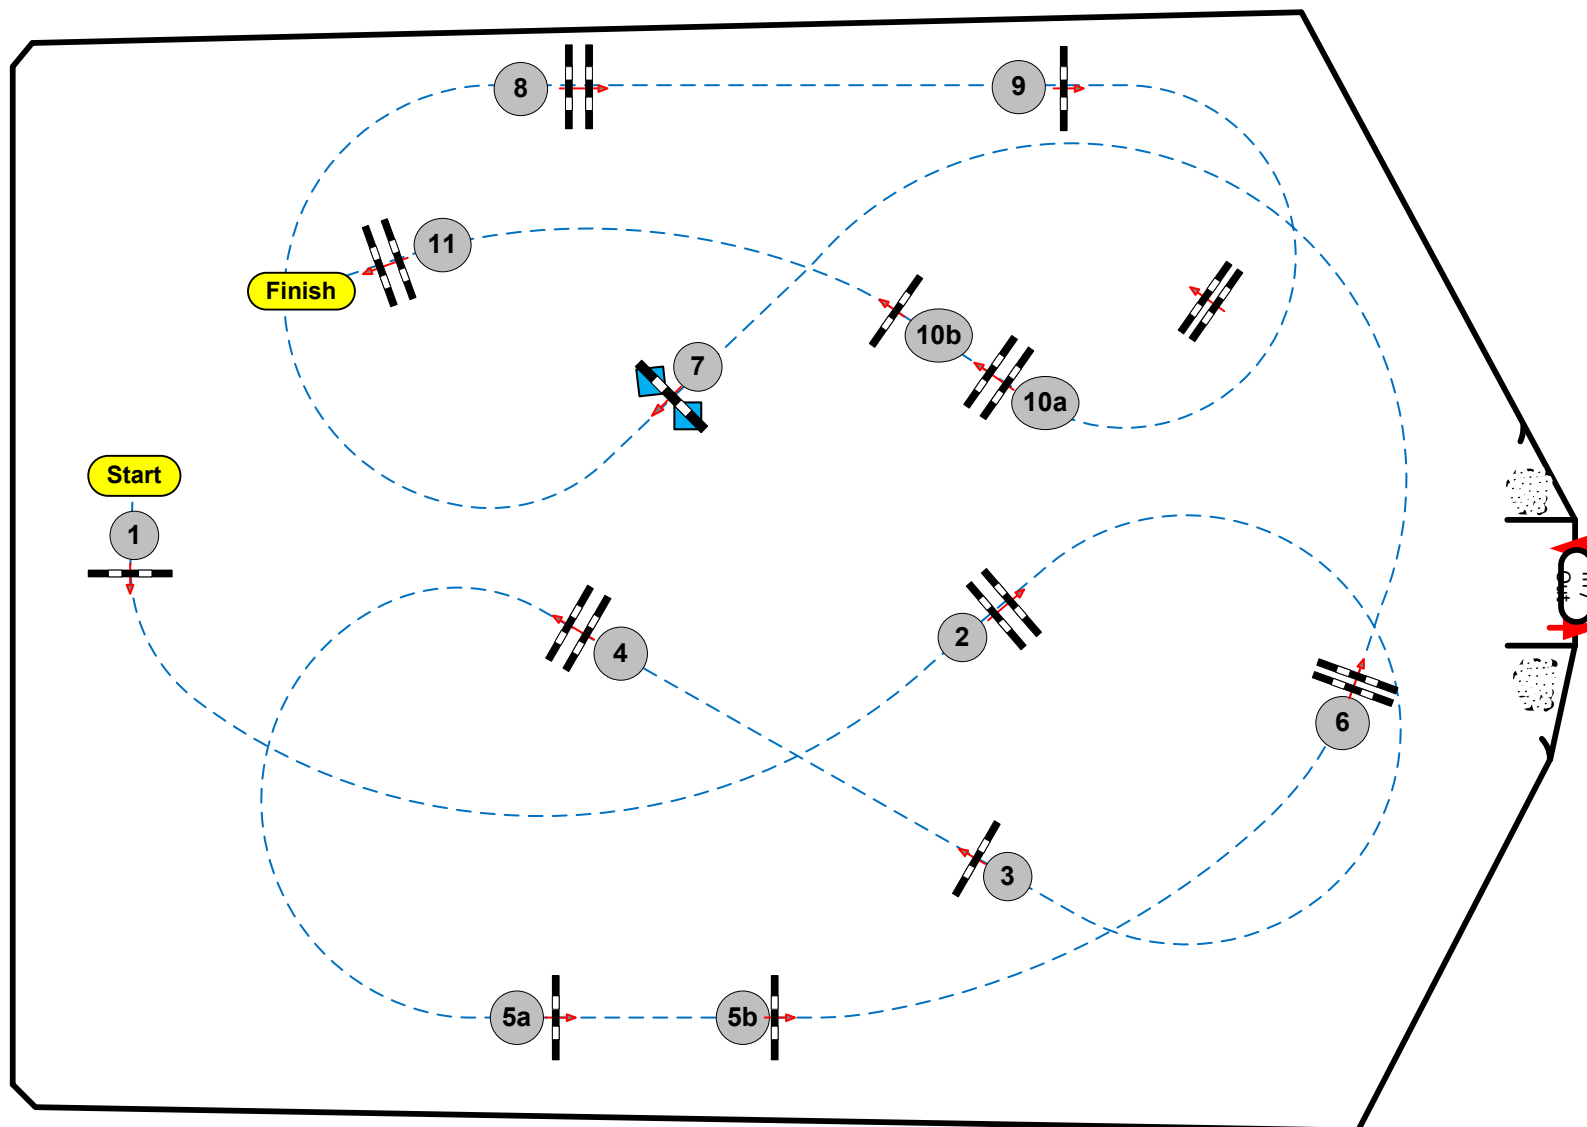

Class No.: 21

CSIYH 6jo

Competition not against the clock

Wednesday, 21th of April 2021

Table: A
National RG:
FEI RG / Art. 238.1.1
Height: 1,25 m

Speed: 350 m/min

Length: 510 m

Time allowed: 88 sec

Time limit: 176 sec

Obstacles: 11

Efforts: 13

Course Design: