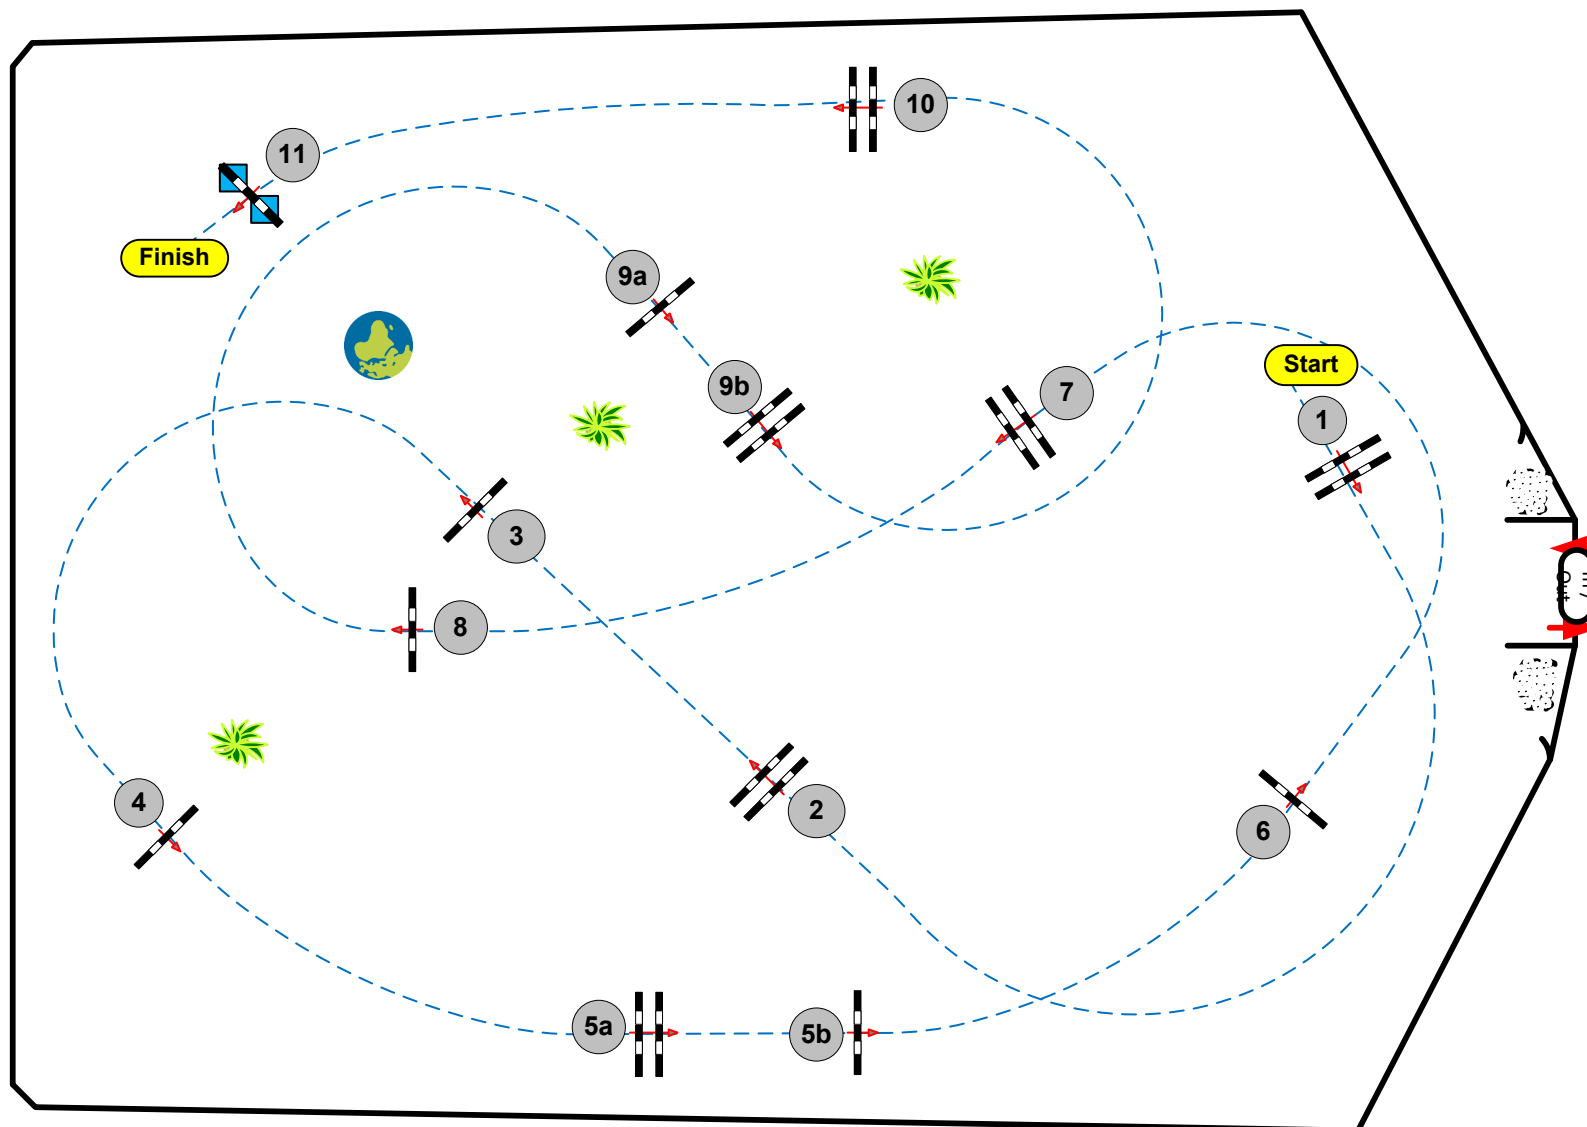

Class No.: 35

U25 Tour Preis der Marke Derby Pferdefutter

Competition against the clock

Friday, 23<sup>th</sup> of April 2021

Table: A  
National RG: 501.A.1  
FEI RG / Art.  
Height: 1,45 m

Speed: 375 m/min

Length: 490 m

Time allowed: 79 sec

Time limit: 158 sec

Obstacles: 11

Efforts: 13