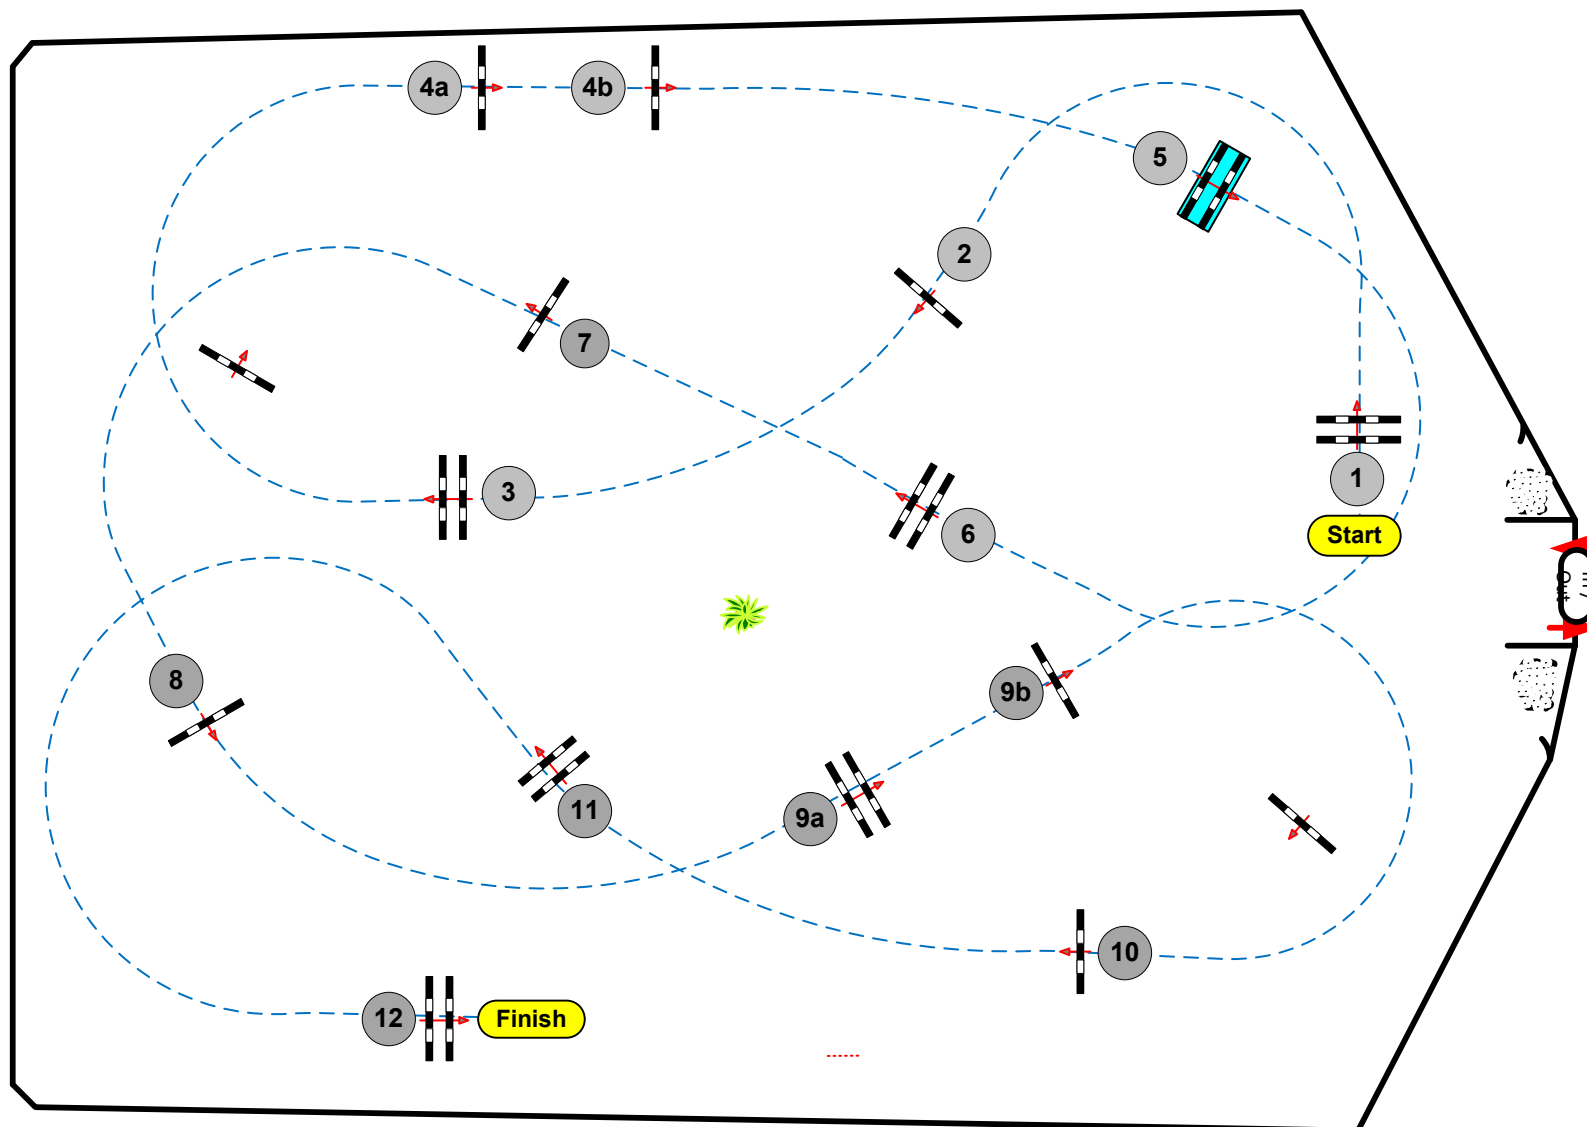

Class No.: 36

U 25 Tour Preis der Familie Mütter

Competition not against the clock

Saturday, 24<sup>th</sup> of April 2021

Table: A  
National RG: 501.A.1  
FEI RG / Art.  
Height: 1,45 m

Speed: 375 m/min

Length: 500 m  
Time allowed: 80 sec  
Time limit: 160 sec

Obstacles: 12  
Efforts: 14

Course Design:

Klaus-W. Holle  
Olaf Herrmann