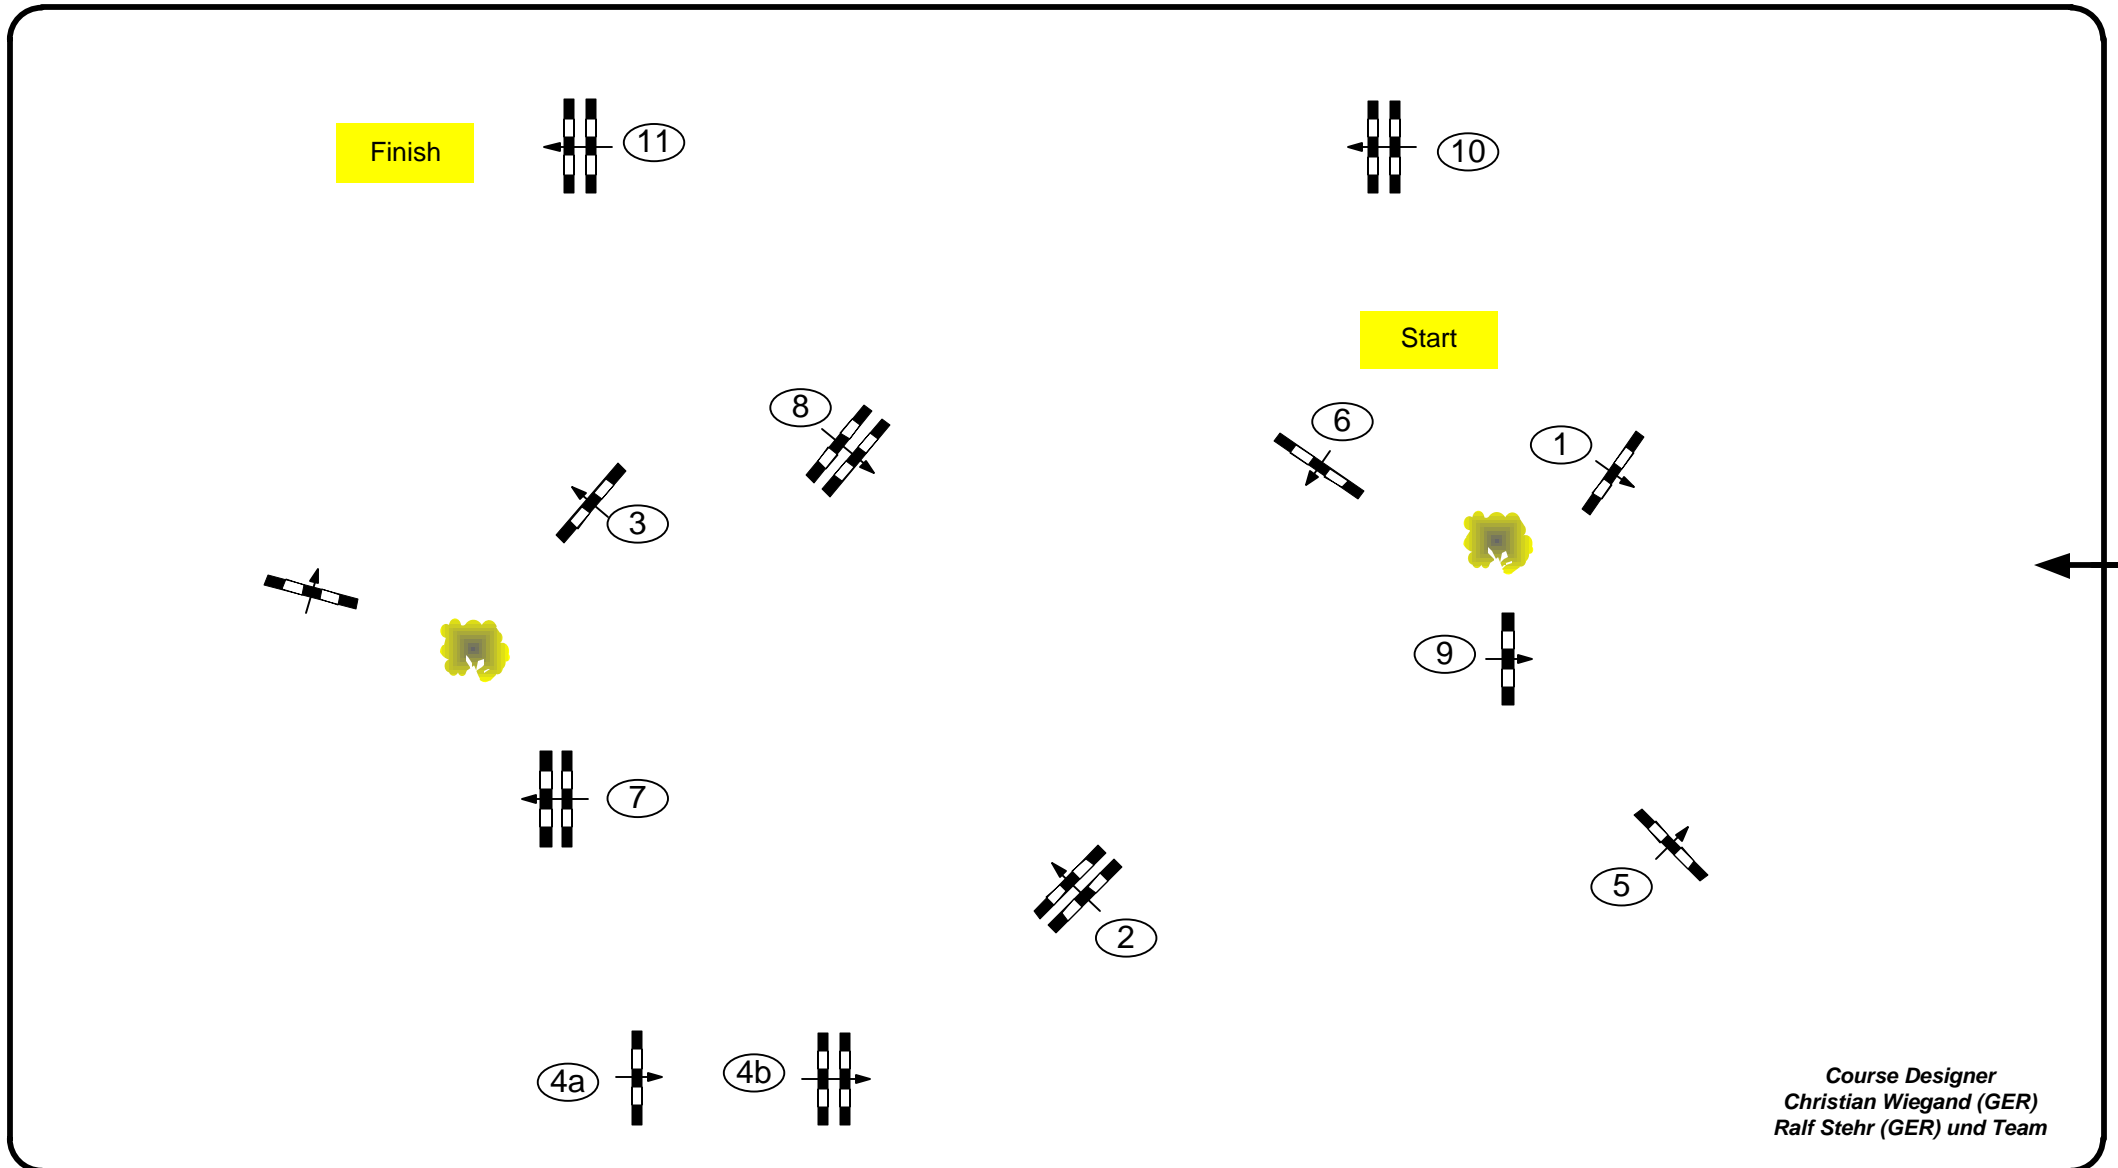

Redefin 2021

Class No.: 10

Youngster Tour

Competition against the clock

Table: A
National RG:
FEI RG / Art. 238.2.1
Height: 1,35/1,40 m

Speed: 350 m/min
Length: 440 m
Time allowed: 76 sec
Time limit: 152 sec

Obstacles: 11
Efforts: 12
Penalty sec:
Closed combination:

Winning Round: 0
Length: 0 m
Time allowed: 0 sec
Time limit: 0 sec

Course Designer
Christian Wiegand (GER)
Ralf Stehr (GER) und Team