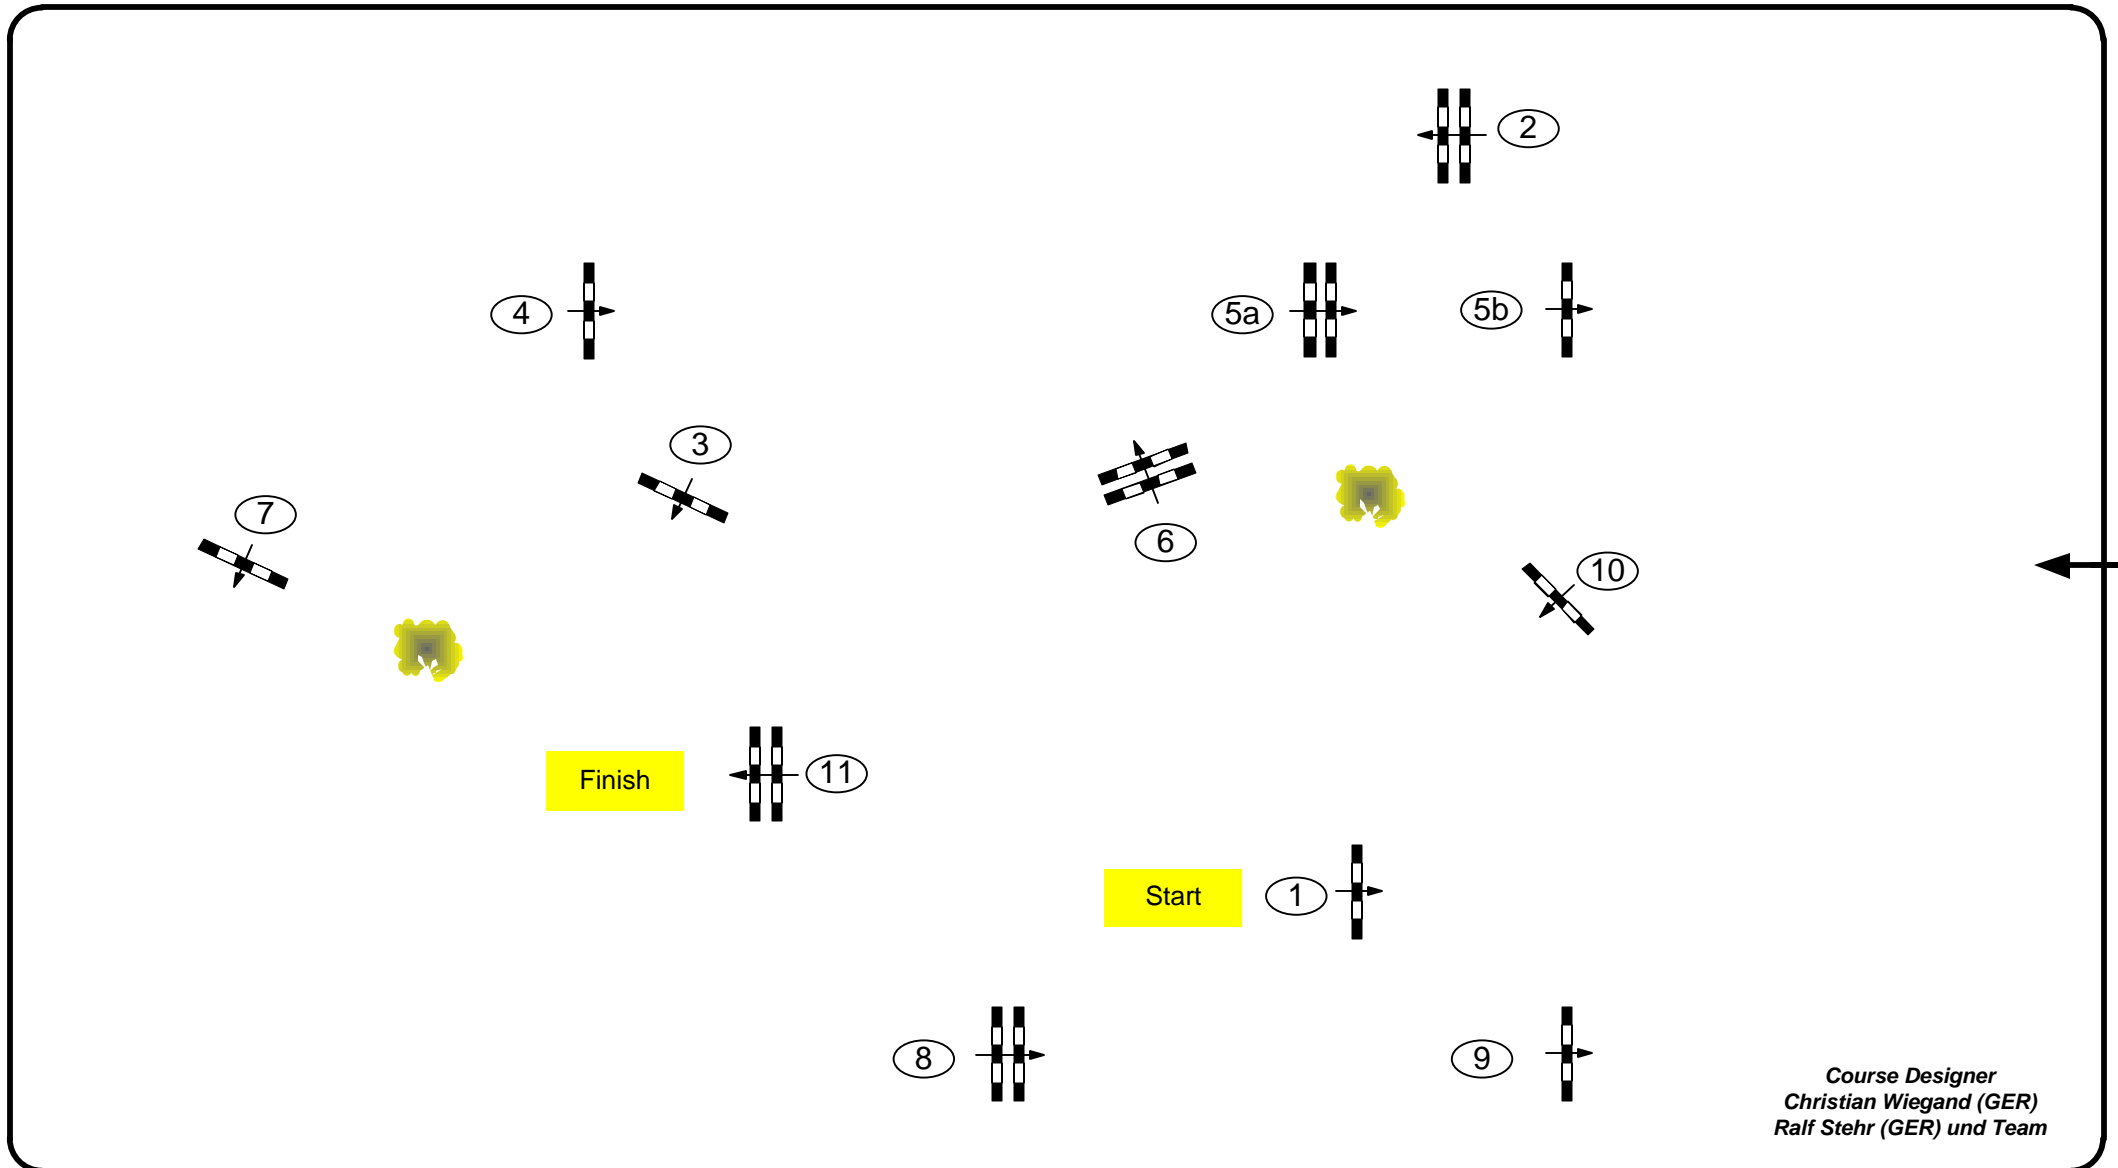

# Redefin 2021

**Class No.: 4**

**Medium Tour**

**Competition against the clock**

Table: A  
National RG:  
FEI RG / Art. 238.2.1  
Height: 1,35 m

Speed: 350 m/min  
Length: 430 m  
Time allowed: 74 sec  
Time limit: 148 sec

Obstacles: 11  
Efforts: 12  
Penalty sec:  
Closed combination:

Winning Round: 0  
Length: 0 m  
Time allowed: 0 sec  
Time limit: 0 sec

Course Designer  
Christian Wiegand (GER)  
Ralf Stehr (GER) und Team