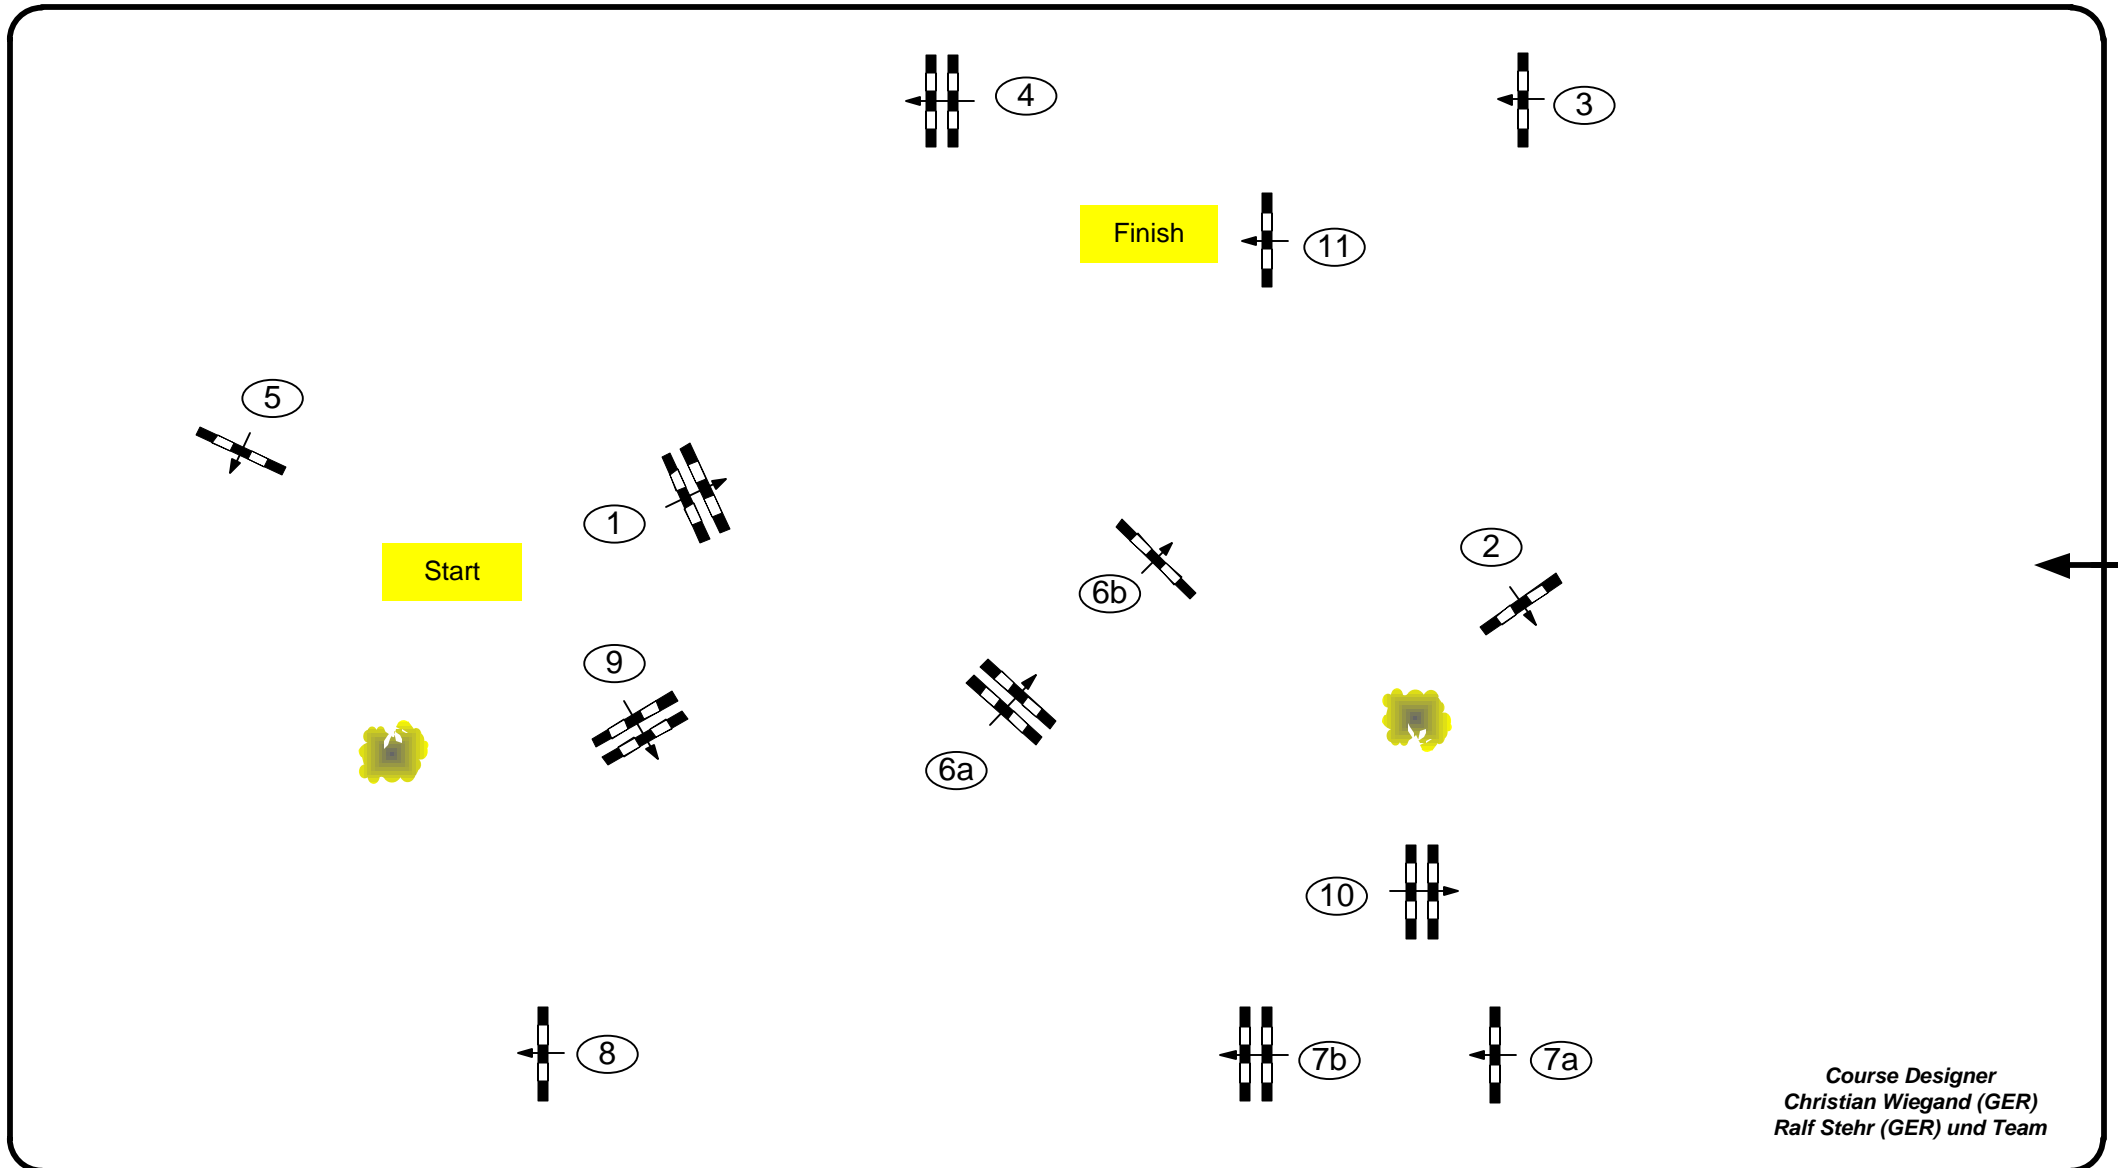

# Redefin 2021

**Class No.: 07**

**Big Tour**

**Competition against the clock**

Table: A  
National RG:  
FEI RG / Art. 238.2.1  
Height: 1,40 m

Speed: 350 m/min  
Length: 420 m  
Time allowed: 72 sec  
Time limit: 144 sec

Obstacles: 11  
Efforts: 13  
Penalty sec:  
Closed combination:

Winning Round: 0  
Length: 0 m  
Time allowed: 0 sec  
Time limit: 0 sec

Course Designer  
Christian Wiegand (GER)  
Ralf Stehr (GER) und Team