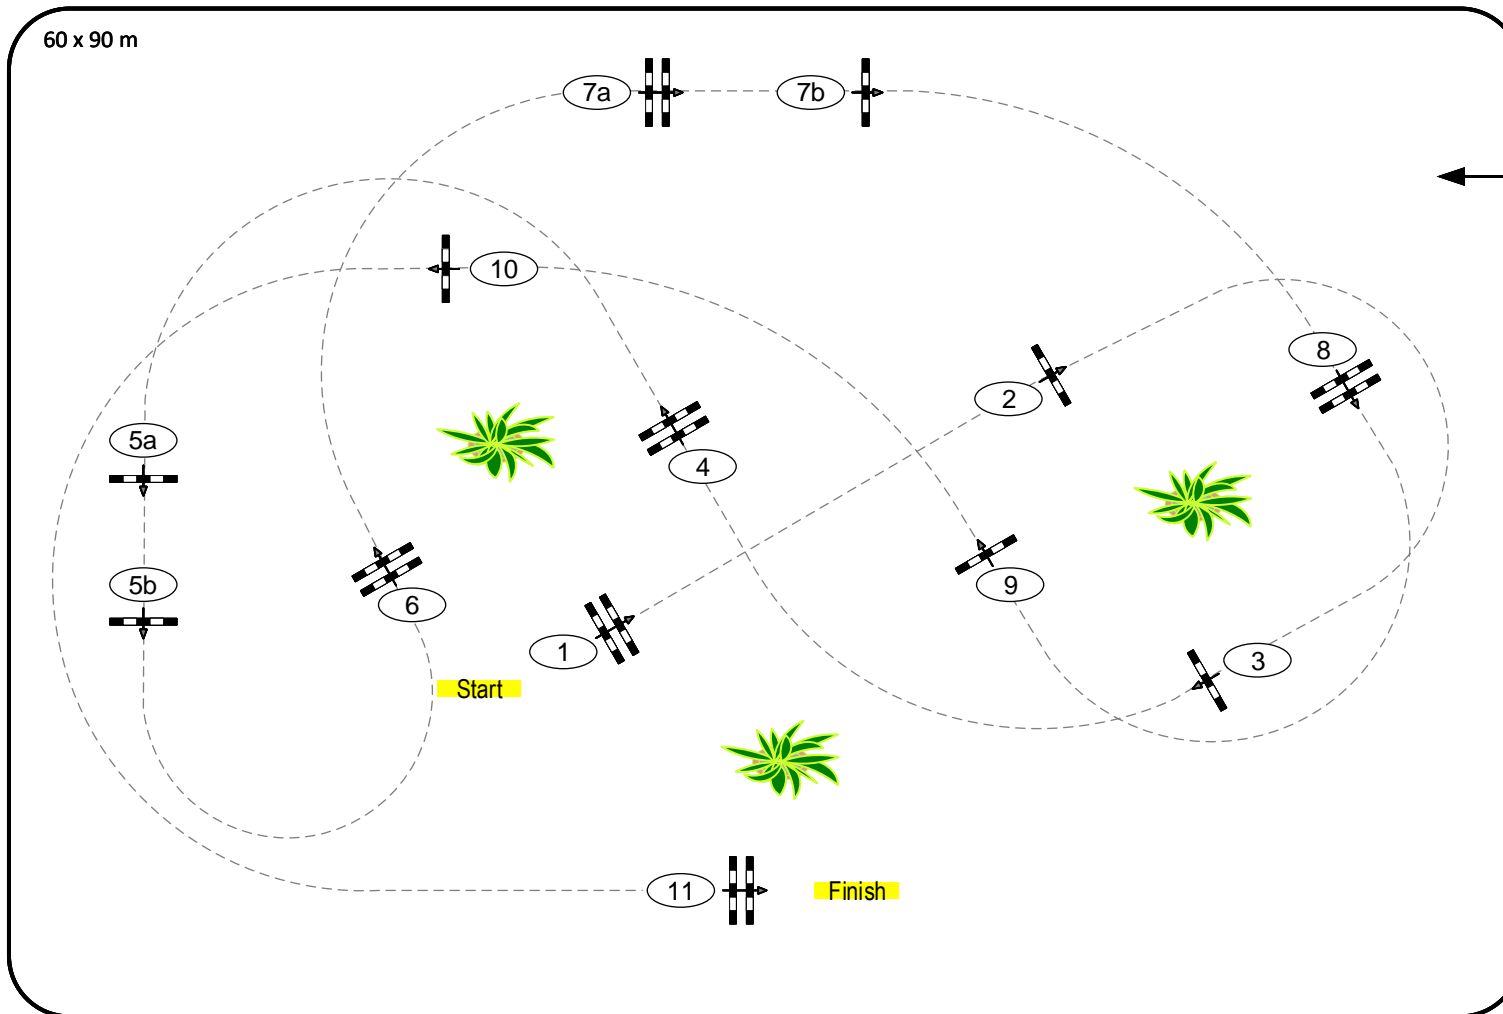

# CSI Hof Waterkant (GER)

01 – 04 July 2021

Class No.: 1 Competition against the clock

Table:	A
National RG:	
FEI RG / Art.	238.2.1
Height:	1,30 m
Speed:	350 m/min
Length:	435 m
Time allowed:	75 sec
Time limit:	150 sec
Obstacles:	11
Efforts:	13

**IsiGrade**  
Jumps by Rothenberger

Course Design Team: Frank Rothenberger, Christian Wiegand, Isabel Rothenberger, Ralf Stehr, Otmar Schmid, Jürgen Pilarski