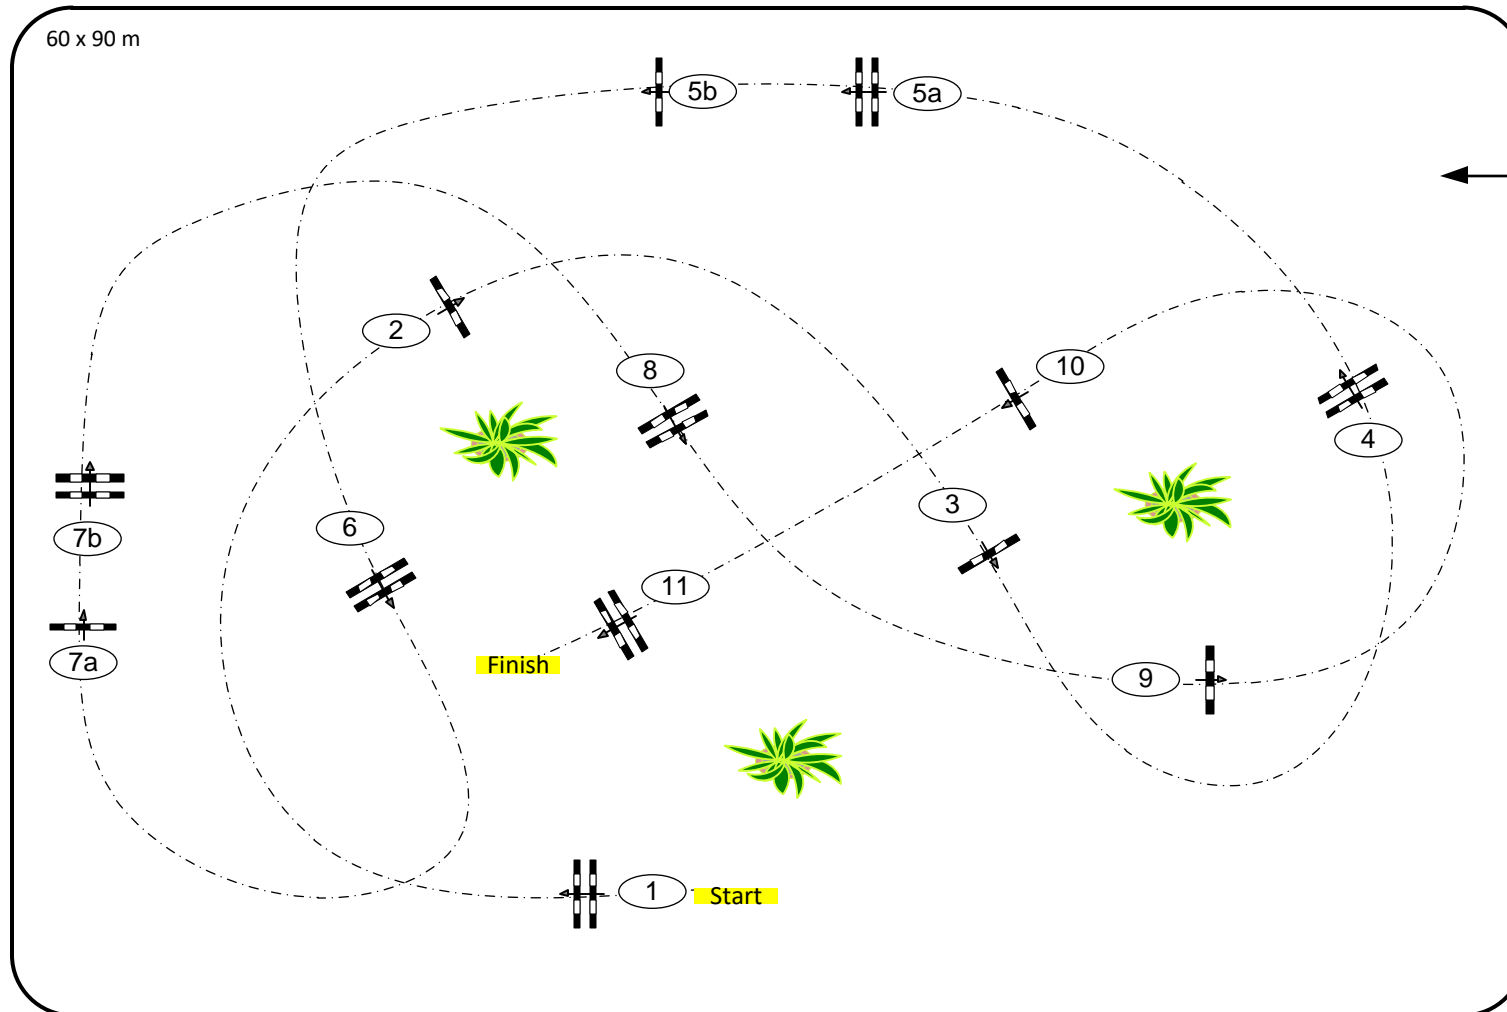

# CSI Hof Waterkant (GER)

01 – 04 July 2021

Class No.: 2 Competition against the clock

Table:	A
National RG:	
FEI RG / Art.	238.2.1
Height:	1,40 m
Speed:	350 m/min
Length:	445 m
Time allowed:	77 sec
Time limit:	154 sec
Obstacles:	11
Efforts:	13