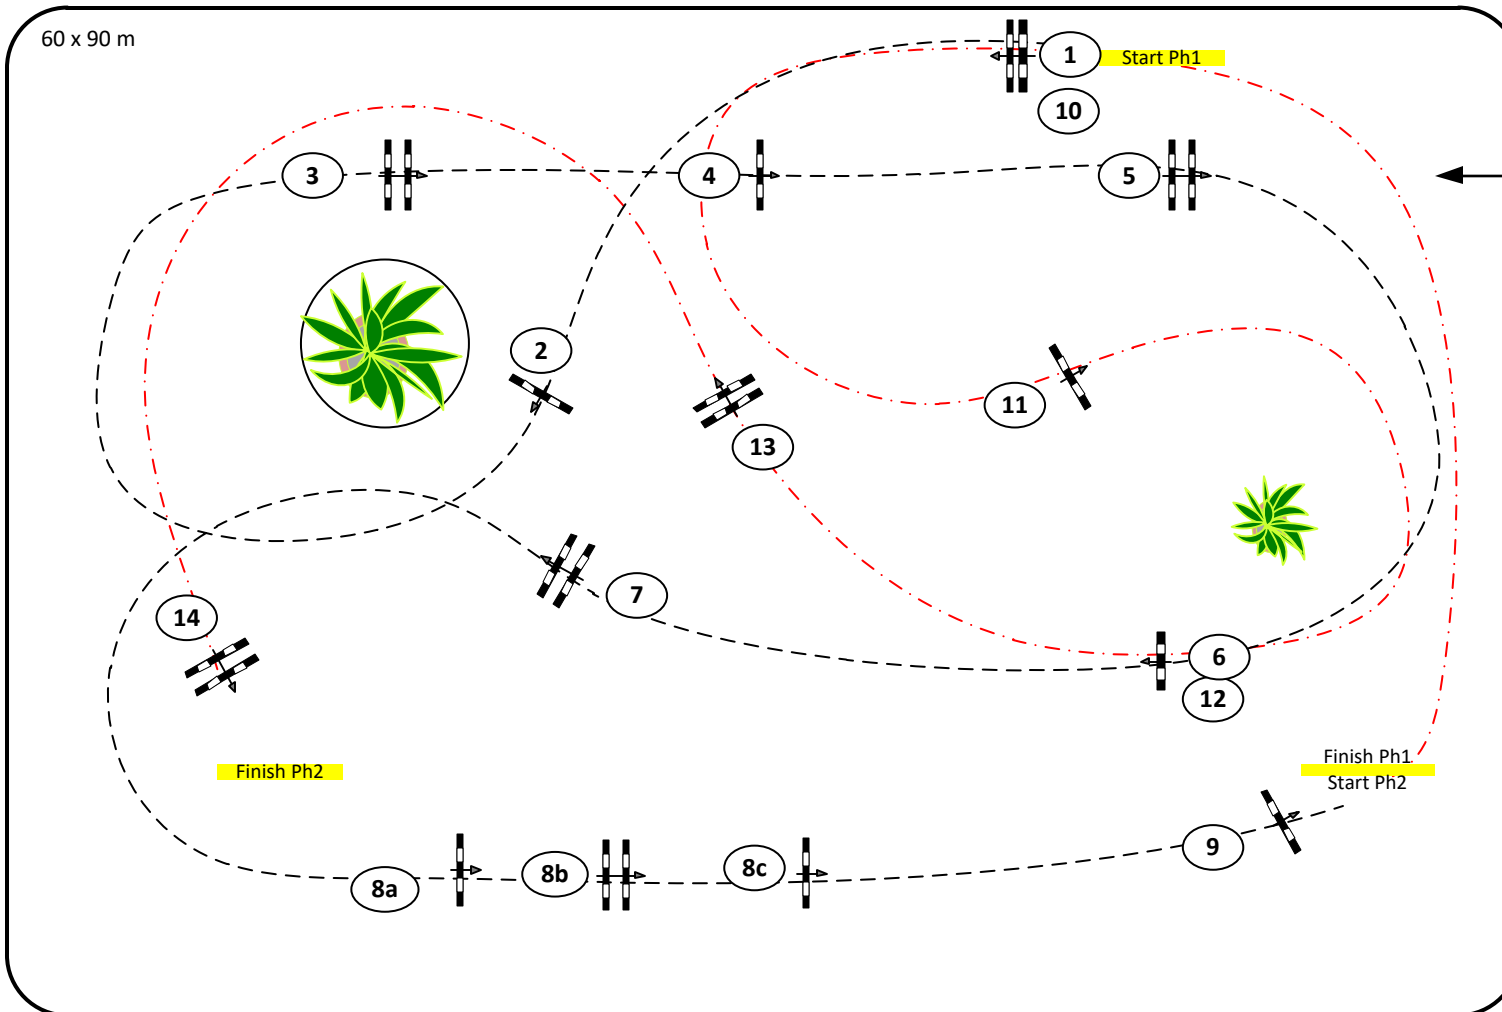

# CSI Hof Waterkant (GER)

01 – 04 July 2021

Class No.: **04** **Big Tour** Competition in two Phases

Table: A  
 National RG:  
 FEI RG / Art. 274.1.5.3  
 Height: 1,50 m

Speed: 375 m/min  
 Length: 340 m  
 Time allowed: 55 sec  
 Time limit: 110 sec

Obstacles: 9  
 Efforts: 11

2nd Phase:

**10 - 14**

Length: 270 m  
 Time allowed: 44 sec  
 Time limit: 88 sec

**IsiGrade**  
 Jumps by Rothenberger