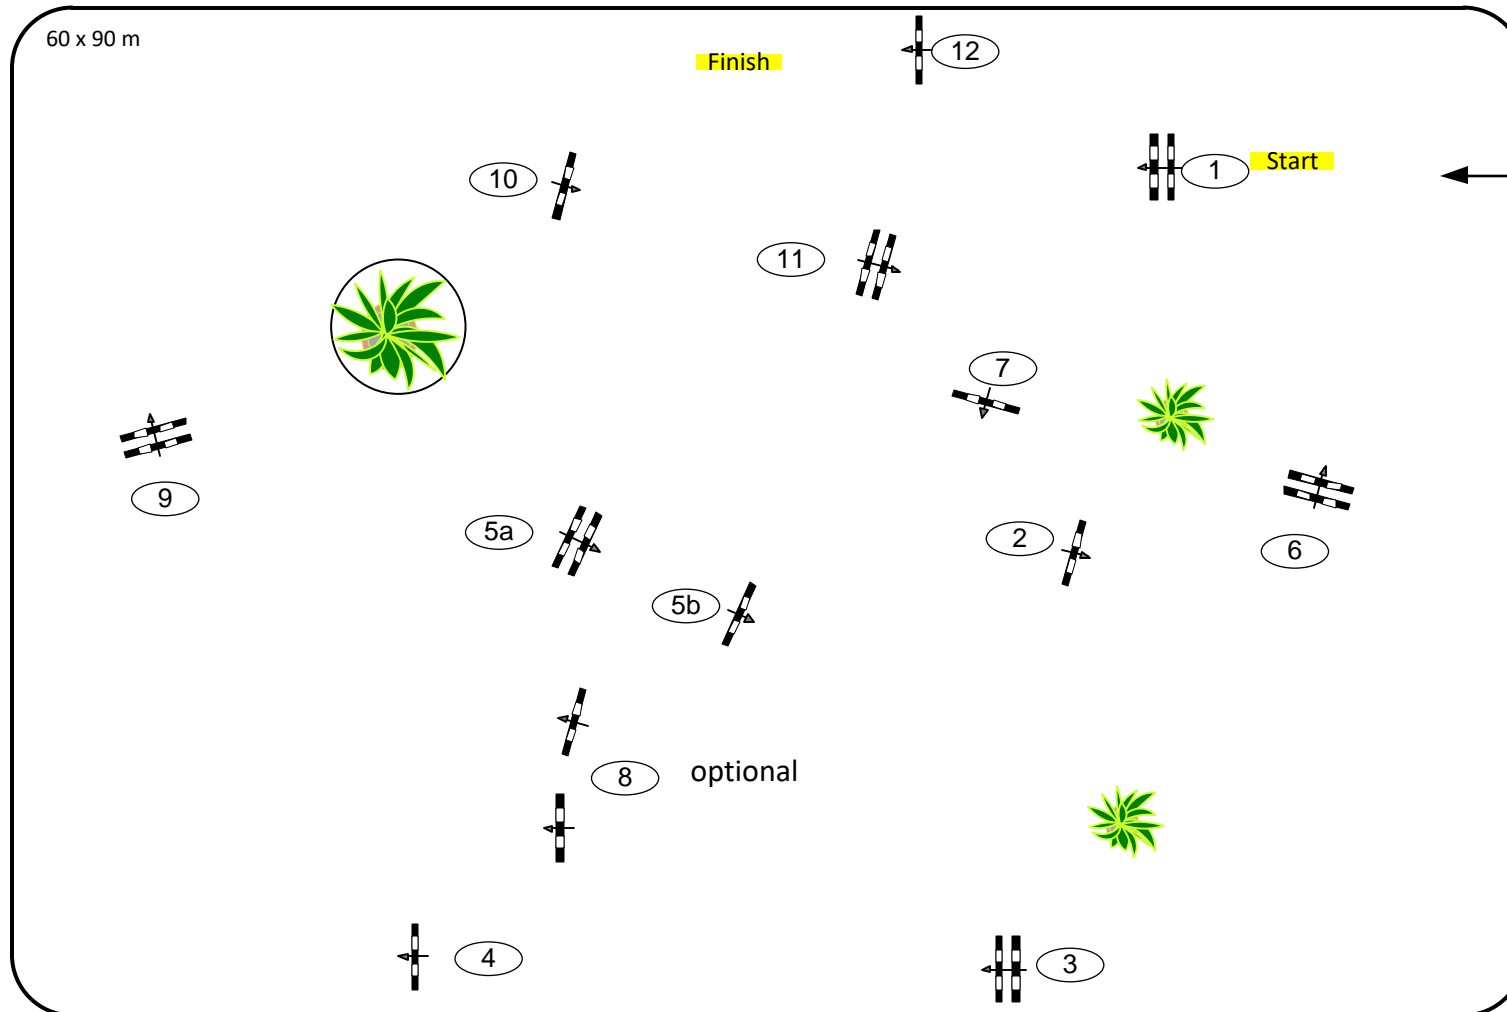

CSI Hof Waterkant (GER)

01 – 04 July 2021

Class No.: **05** Bemer Preis

Competition against the clock

Table: A
 National RG:
 FEI RG / Art. 238.2.1
 Height: 1,40 m

Speed: 350 m/min
 Length: 405 m
 Time allowed: 70 sec
 Time limit: 140 sec

Obstacles: 12
 Efforts: 13

2nd Phase:

0

Length: 0 m
 Time allowed: 0 sec
 Time limit: 0 sec

IsiGrade
 Jumps by Rothenberger