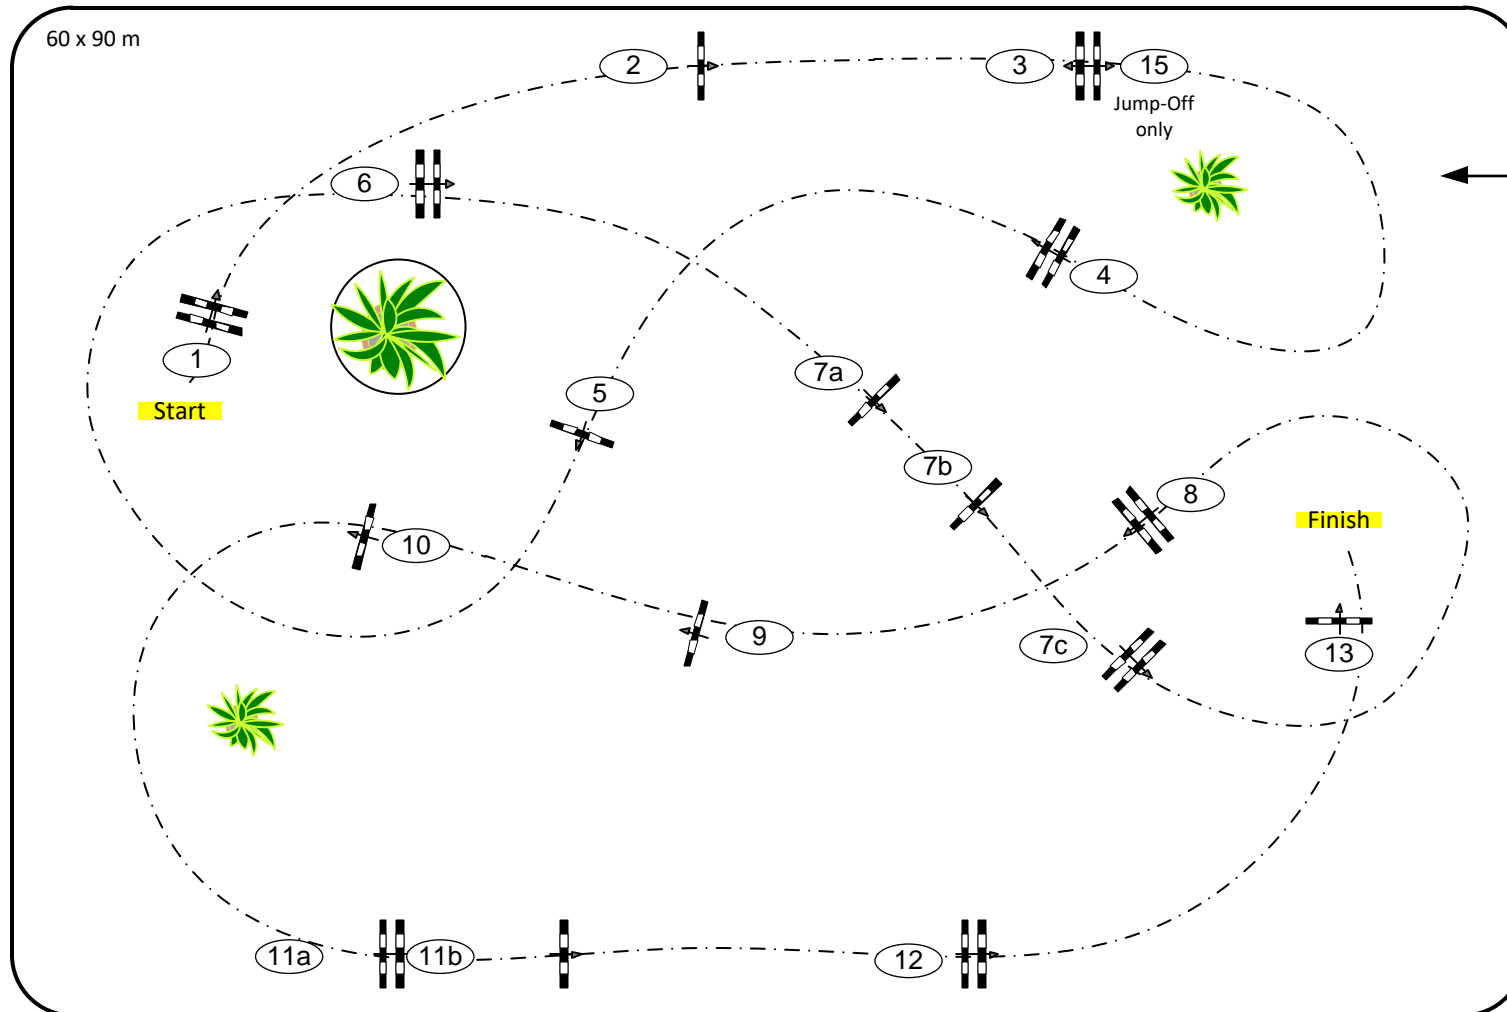

CSI Hof Waterkant (GER)

01 – 04 July 2021

Class No.: 6 Competition with one Jump-Off

Table: A
 National RG:
 FEI RG / Art. 238.2.1
 Height: 1,45 m

Speed: 350 m/min
 Length: 425 m
 Time allowed: 73 sec
 Time limit: 146 sec

Obstacles: 13
 Efforts: 16

1st Jump-off:

15-5-1-7ab-8-9-12

Length: 300 m
 Time allowed: 52 sec
 Time limit: 104 sec

IsiGrade
 Jumps by Rothenberger