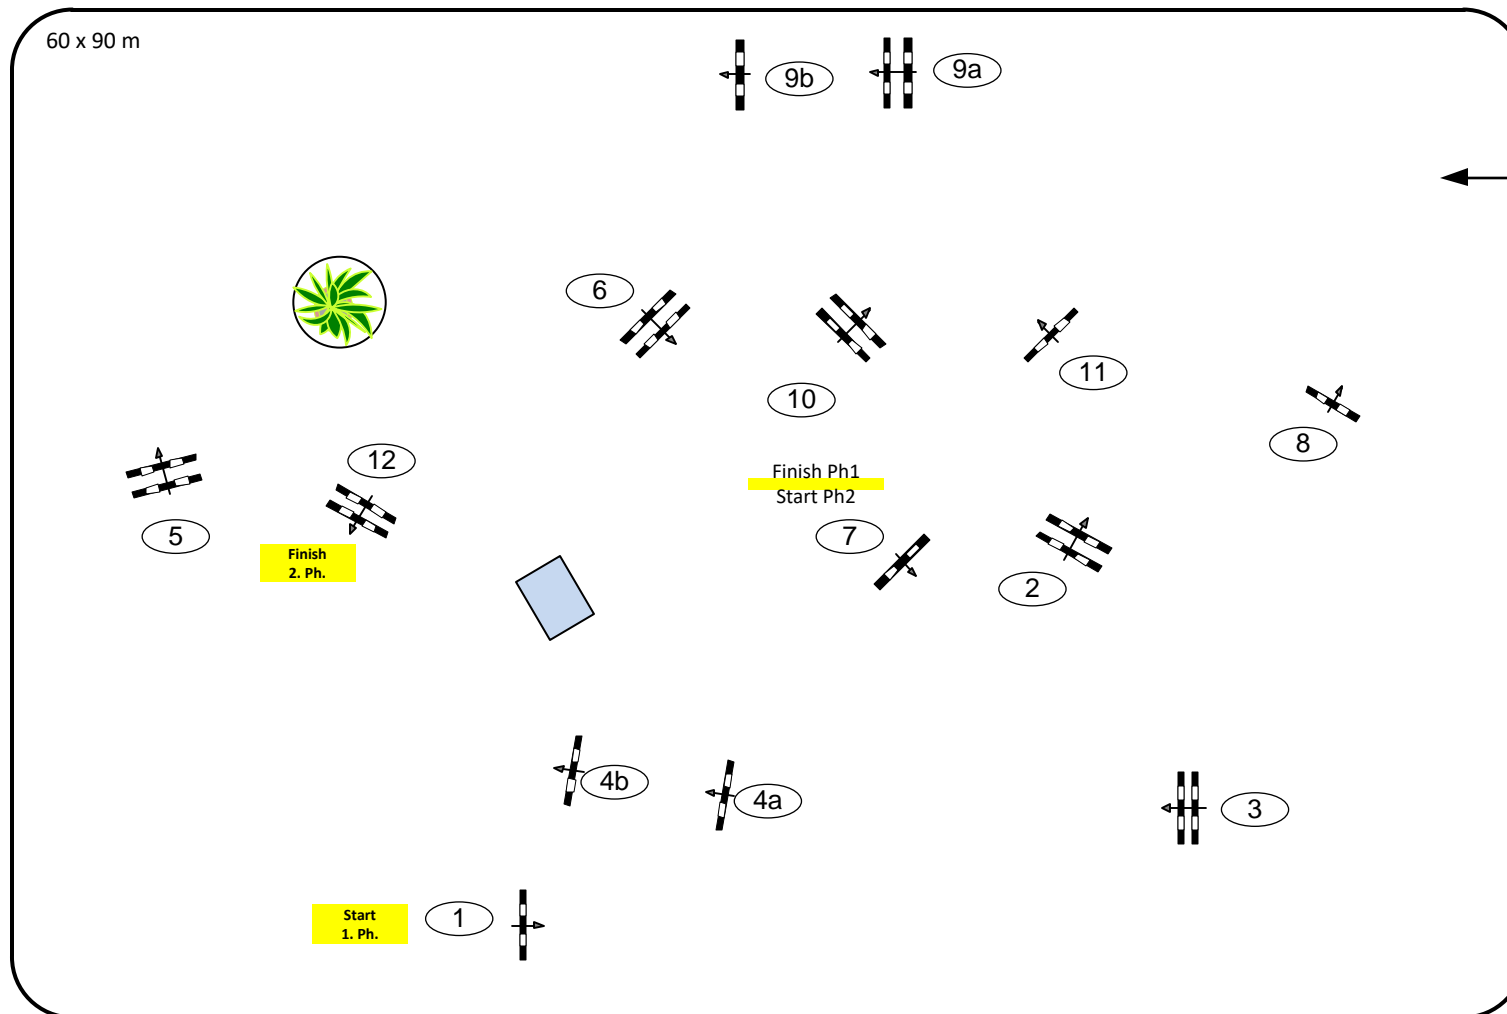

CSI Hof Waterkant (GER)

01 – 04 July 2021

Class No.: 7 Competition in two Phases special

Table: A
 National RG:
 FEI RG / Art. 274.5.2
 Height: 1,45 m

Speed: 350 m/min
 Length: 220 m
 Time allowed: 38 sec
 Time limit: 76 sec

Obstacles: 5
 Efforts: 6

2nd Phase:

7 - 12

Length: 250 m
 Time allowed: 43 sec
 Time limit: 86 sec

IsiGrade
 Jumps by Rothenberger