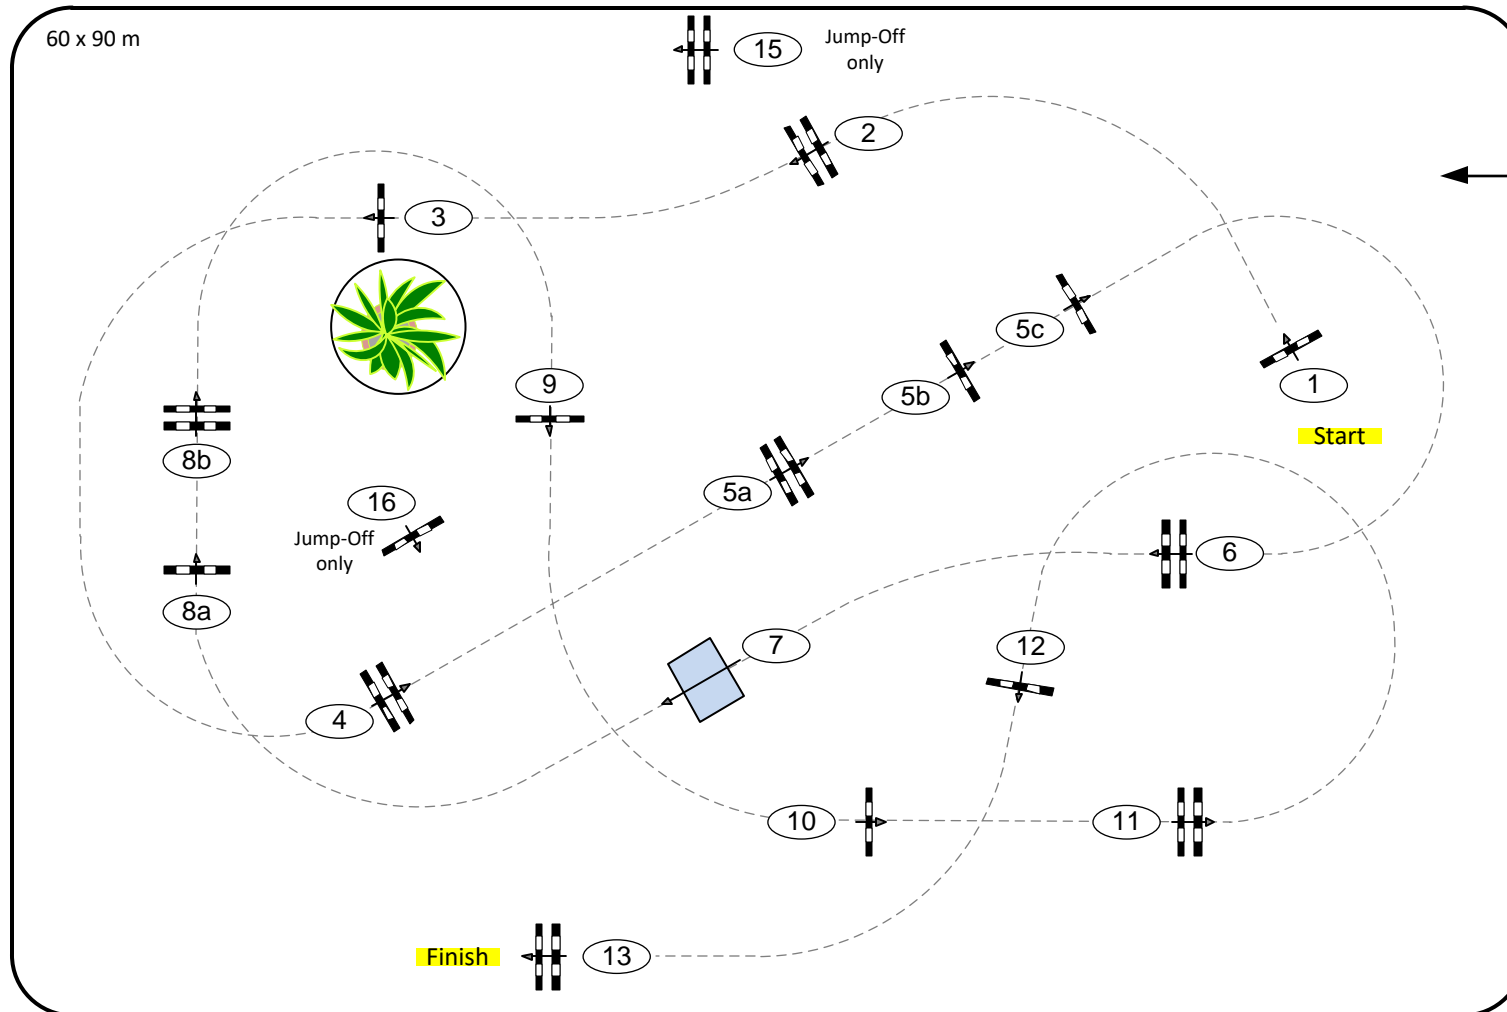

# CSI Hof Waterkant (GER)

01 – 04 July 2021

Class No.: 8 Grand Prix of Schleswig-Holstein

Competition with one Jump-Off

Table: A  
 National RG:  
 FEI RG / Art. 238.2.2  
 Height: 1,55 m

Speed: 400 m/min  
 Length: 530 m  
 Time allowed: 80 sec  
 Time limit: 160 sec

Obstacles: 13  
 Efforts: 16

1st Jump-off:

**15-16-8ab-9-11-12-13**

Length: 340 m  
 Time allowed: 51 sec  
 Time limit: 102 sec