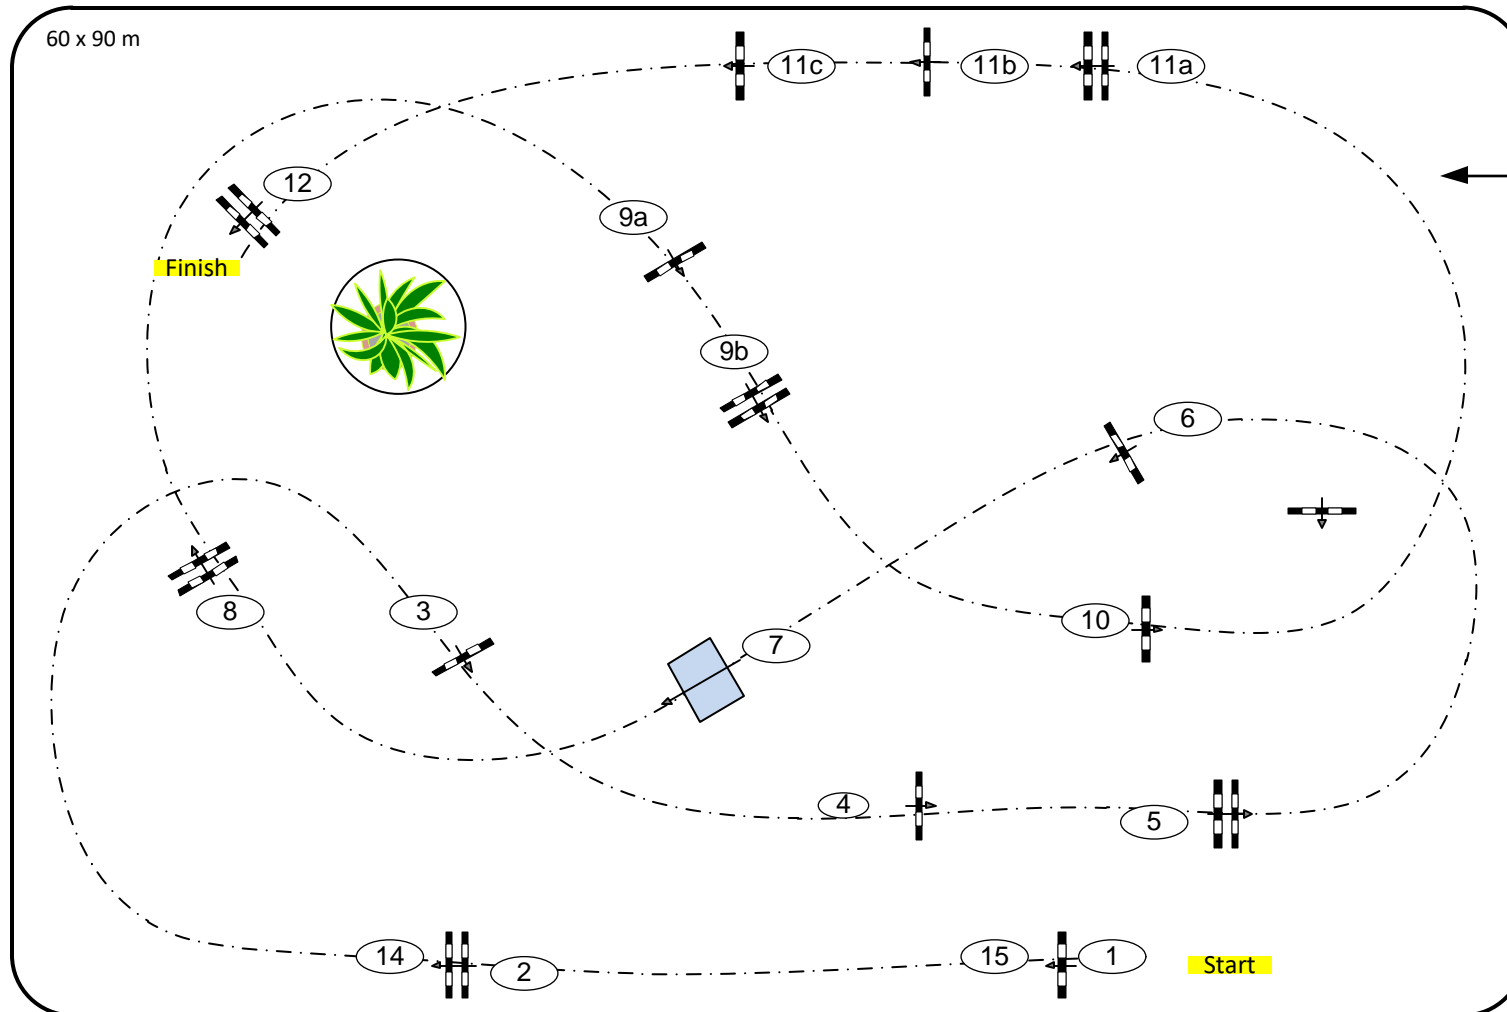

# CSI Hof Waterkant (GER)

01 – 04 July 2021

Class No.: 10 U 25 Grand Prix

Competition with one Jump-Off

Table: A  
 National RG:  
 FEI RG / Art. 238.2.2  
 Height: 1,45 m

Speed: 375 m/min  
 Length: 470 m  
 Time allowed: 76 sec  
 Time limit: 152 sec

Obstacles: 12  
 Efforts: 15

1st Jump-off:

**14,15,6,8,9a,9b,11b,12**

Length: 350 m  
 Time allowed: 56 sec  
 Time limit: 112 sec

**IsiGrade**  
 Jumps by Rothenberger