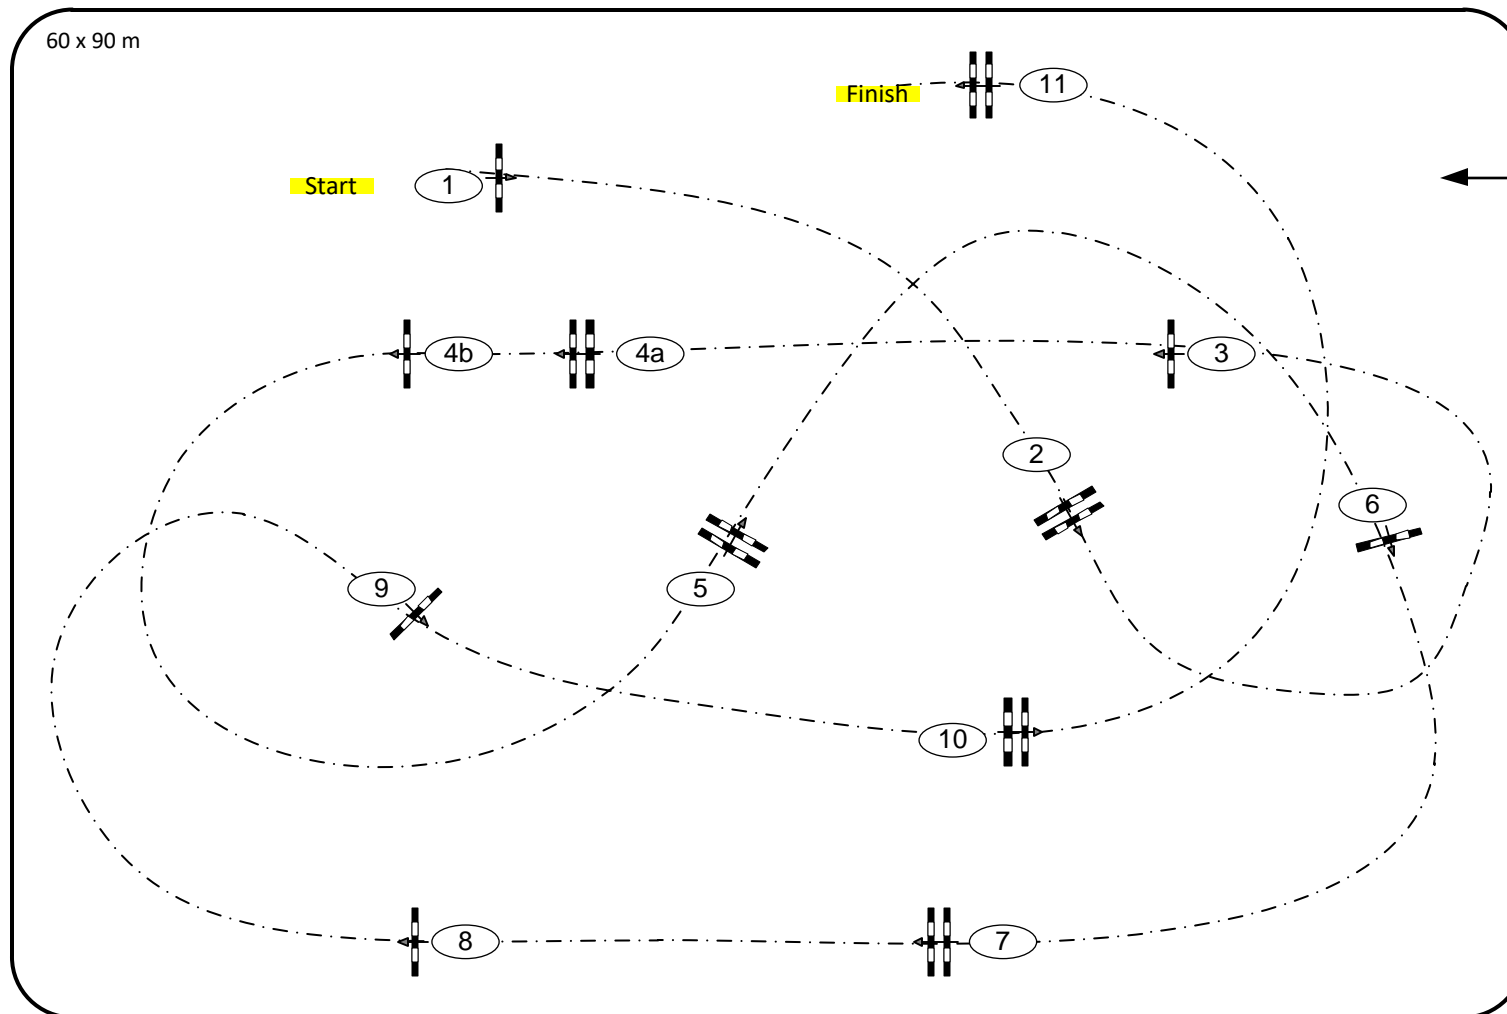

CSI Hof Waterkant (GER)

01 – 04 July 2021

Class No.: **11** Competition not against the clock

Table: A
 National RG:
 FEI RG / Art. 238.1.1
 Height: 1,30/1,35 m

Speed: 350 m/min
 Length: 460 m
 Time allowed: 79 sec
 Time limit: 158 sec

Obstacles: 11
 Efforts: 12

1st Jump-off:

Length: 0 m
 Time allowed: 0 sec
 Time limit: 0 sec

IsiGrade
 Jumps by Rothenberger