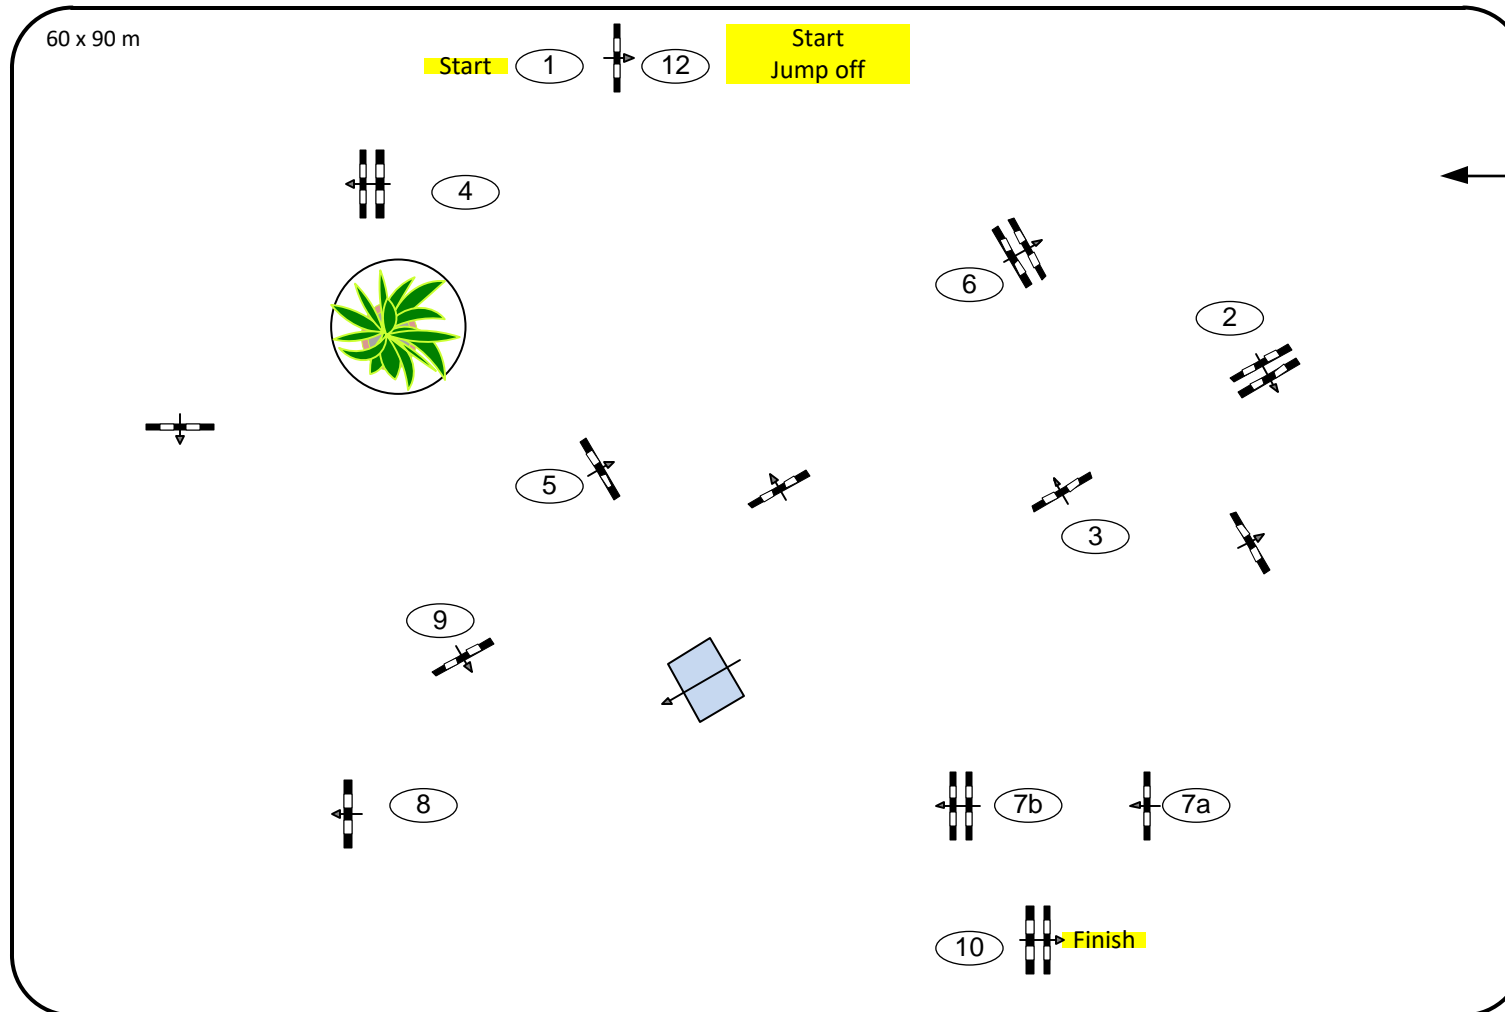

CSI Hof Waterkant (GER)

01 – 04 July 2021

Class No.: **16/19/22** Amateur Tour

Competition with one immediate Jump-Off

Table: A
 National RG:
 FEI RG / Art. 238.2.2
 Height: 1,05/1,25/1,40 m

Speed: 350 m/min
 Length: 365 m
 Time allowed: 63 sec
 Time limit: 126 sec

Obstacles: 10
 Efforts: 11

1st Jump-off:

12,5,6,7a,7b,8,9,10

Length: 280 m
 Time allowed: 48 sec
 Time limit: 96 sec

IsiGrade
 Jumps by Rothenberger